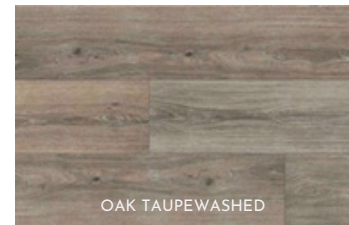

Products -Greenflow

Name	Size
Hacienda Terra, 48-15/64"x Squared, 7-31/64"x 9/32"	
Squared White	Mirco-bevel
Oak Saw, Oak Desert, 48-15/64"x	
Oak Rustic, Porto Grey, 7-31/64"x 9/32"	
Oak Taupe Washed	Mirco-bevel