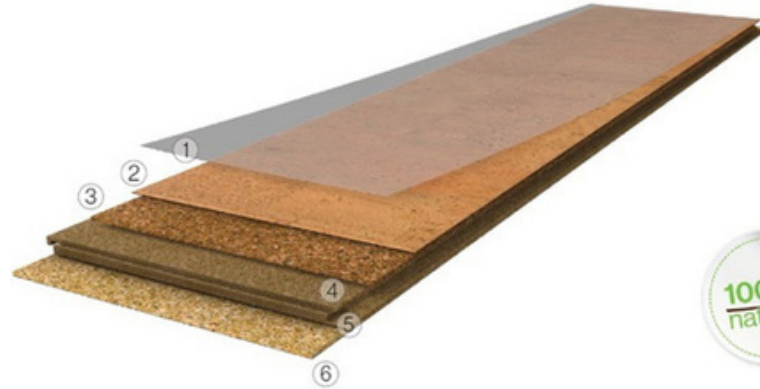

Our Greenflowseries floors are produced from **100% pure natural cork** materials, from corks trees that are never cut down, meaning the cork trees will remain a carbon sink for their lifetime. This contributes for a **negative carbon footprint**, reducing global warming and improving the general sustainability of our planet.

Opus is fully aware of the importance of protecting our environment,Opus GreenflowCork is definitely the most sensible and ecological choice.

Products -Greenflow

Name	Size
Hacienda Terra, 48-15/64"x Squared, 7-31/64"x 9/32"	
Squared White	Mirco-bevel
Oak Saw, Oak Desert, 48-15/64"x	
Oak Rustic, Porto Grey, 7-31/64"x 9/32"	
Oak Taupe Washed	Mirco-bevel

Products

-Greenflow

Cork Flooring

GENUINE CORK

- ① HIGH PERFORMANCE
ADVANCED NANO HRF FINISH
- ② Genuine Cork Veneer
- ③ Agglomerated Cork 1mm
- ④ 100% Solid Cork Core
- ⑤ Angle/Angle click system
- ⑥ Silent Cork Underlay