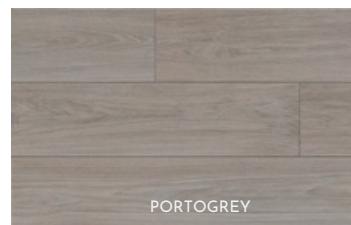

Products -Greenflow

Name	Size
Hacienda Terra, 48-15/64"x Squared, 7-31/64"x 9/32"	
Squared White	Mirco-bevel
Oak Saw, Oak Desert, 48-15/64"x	
Oak Rustic, Porto Grey, 7-31/64"x 9/32"	
Oak Taupe Washed	Mirco-bevel