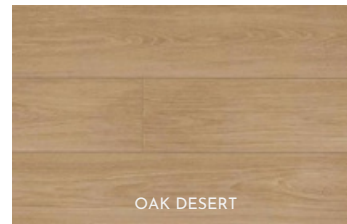

Products -Greenflow

Name	Size
Hacienda Terra, 48-15/64"x Squared, 7-31/64"x 9/32"	
Squared White	Mirco-bevel
Oak Saw, Oak Desert, 48-15/64"x	
Oak Rustic, Porto Grey, 7-31/64"x 9/32"	
Oak Taupe Washed	Mirco-bevel