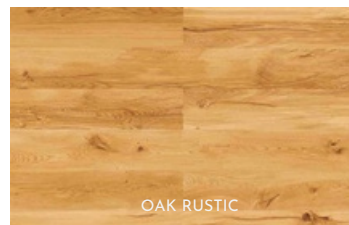

Products -Greenflow

Name	Size
Hacienda Terra, 48-15/64"x Squared, 7-31/64"x 9/32"	
Squared White	Mirco-bevel
Oak Saw, Oak Desert, 48-15/64"x	
Oak Rustic, Porto Grey, 7-31/64"x 9/32"	
Oak Taupe Washed	Mirco-bevel