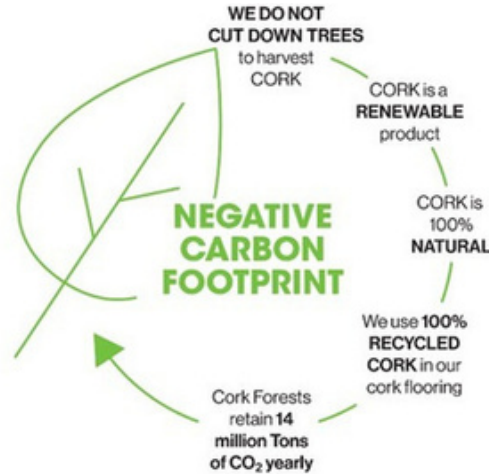

Warmth

Greenflow Cork's natural thermal insulation properties make our floors pleasantly warm. They provide a warm and cozy floor temperature even for bare feet, as well as a high level of comfort all year round.

Indoor Air Quality

100% NATURAL CORK FLOORING

Products -Greenflow Cork Flooring

Sustainable Option

Nothing is wasted, everything is reused

Opus Greenflow series is an outstanding **ecological material**, able to retain CO₂ to a considerable level. The Portuguese Cork Oak Tree –QUERCUS SUBER L –forests retain approx. 14 million tons of CO₂ yearly. Not a **single tree** is cut or damaged during the harvesting.

Our Greenflowseries floors are produced from **100% pure natural cork** materials, from corks trees that are never cut down, meaning the cork trees will remain a carbon sink for their lifetime. This contributes for a **negative carbon footprint**, reducing global warming and improving the general sustainability of our planet.