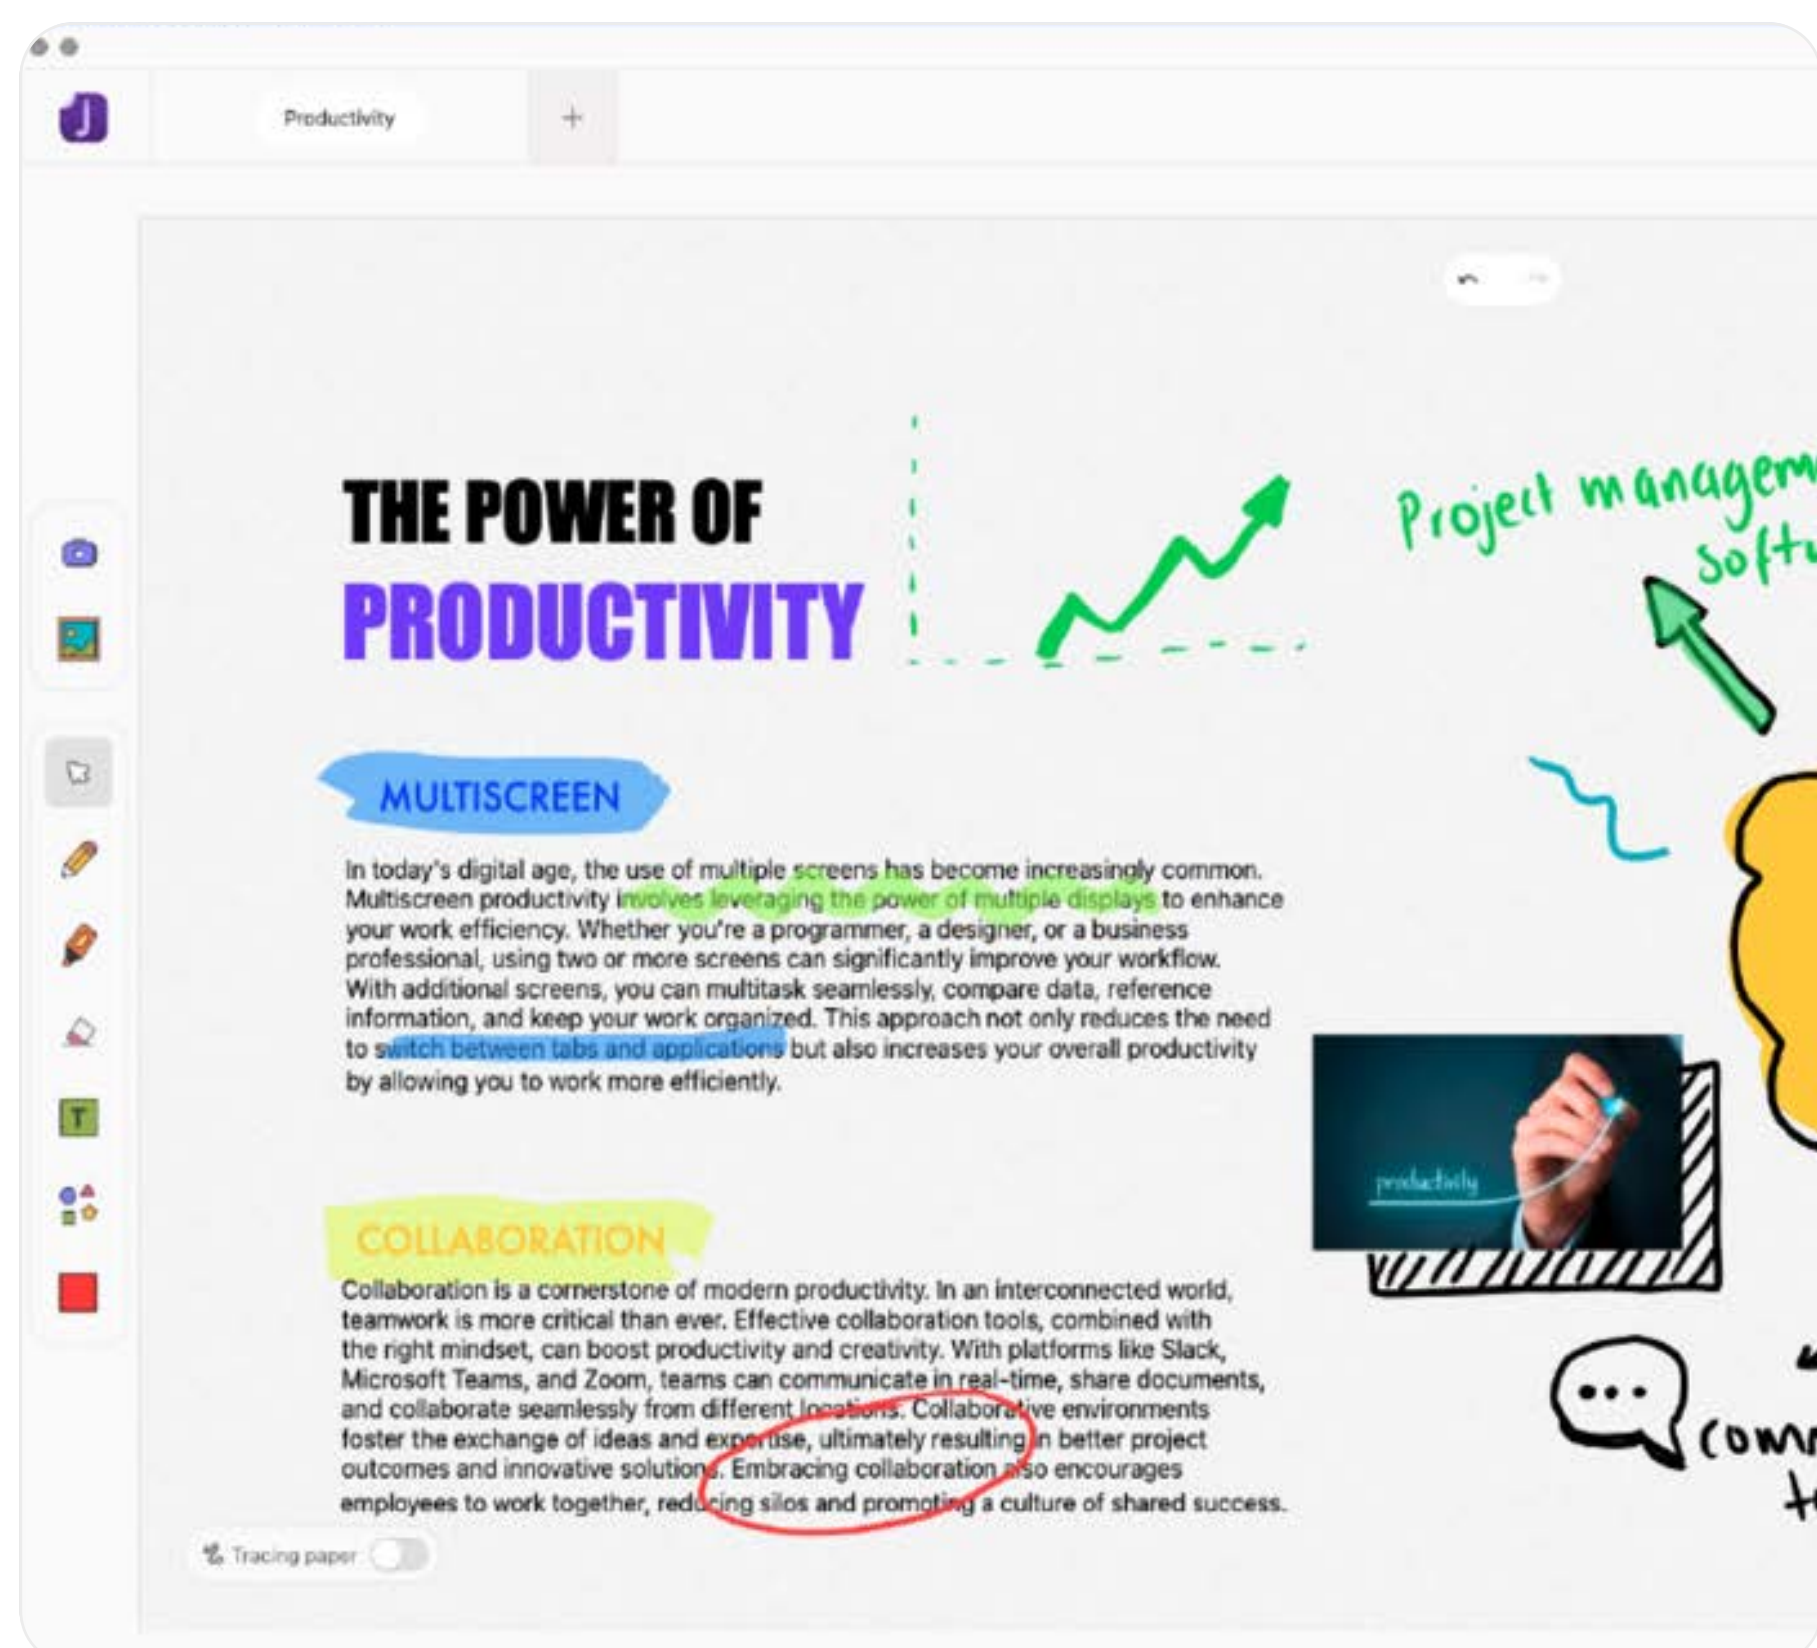

Meet Jot

Jot by espresso, a new and simple way to take notes, sketch ideas, screenshot content, and provide written feedback - all with a click and movement of your pen.

- Scribe and translate
- Magic drop
- Screenshot and markup