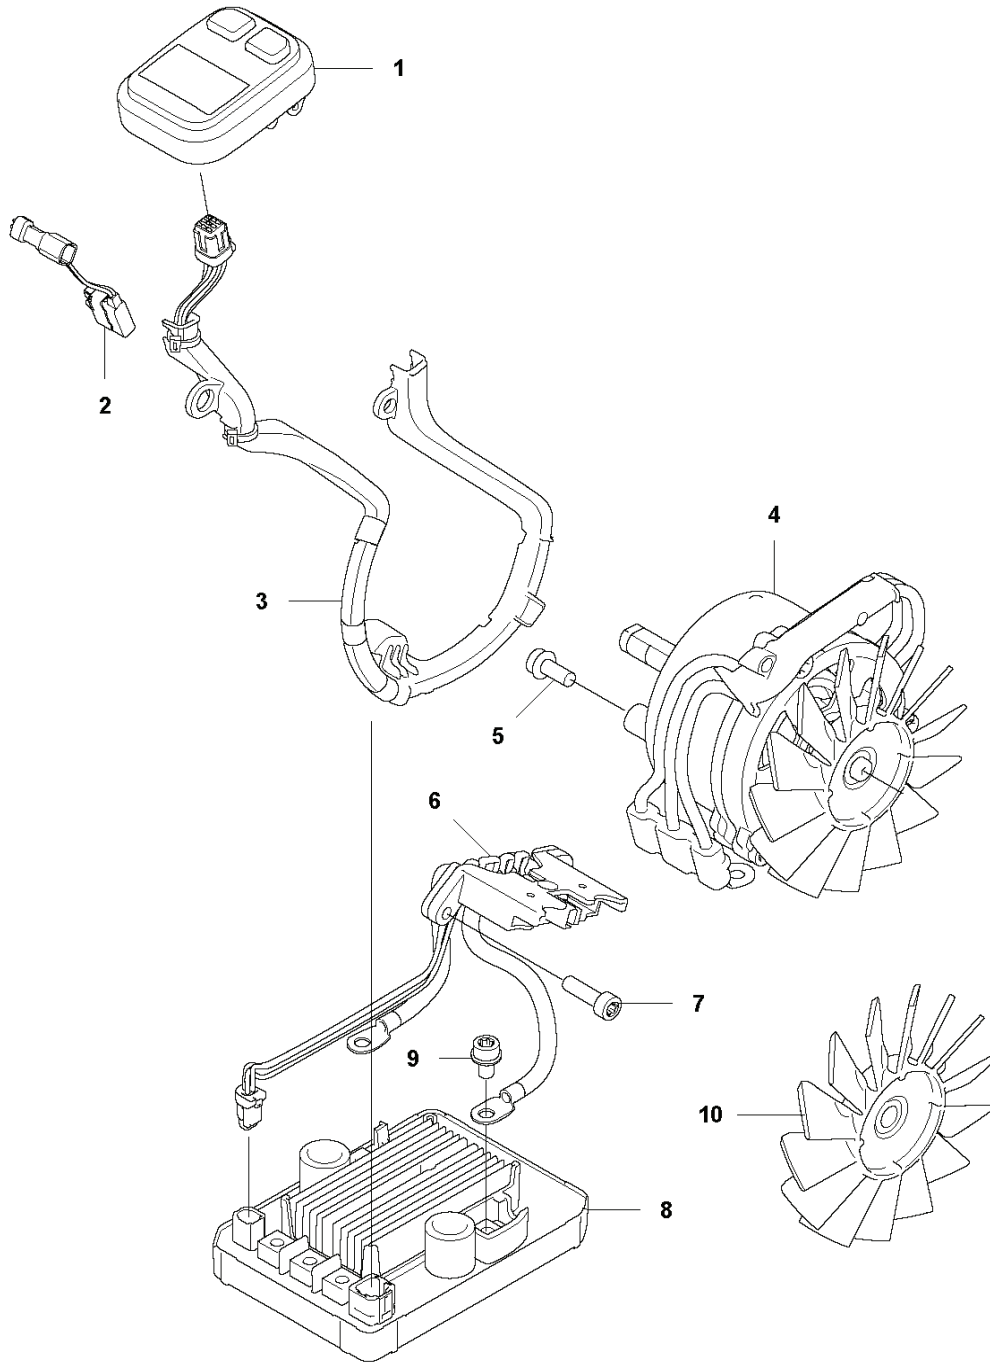

HUSQVARNA - SPARE PARTS CATALOGUE

CHAIN SAWS: HUSQVARNA T540I XP

Spare parts list

SPARE PARTS LIST

CHAIN SAWS

HUSQVARNA T540I XP

E T540iXP
ACCESSORIES

CHAIN SAWS

PXM_REF	PXM_PARTNO	DESCRIPTION	PXM_REMARK	QTY.
1	501691701	COMBINATION WRENCH	1	0
2	501834409	BAR COVER	1	0
3	597682701	COVER KIT	1	0

D T540iXP
ELECTRIC

CHAIN SAWS

PXM_REF	PXM_PARTNO	DESCRIPTION	PXM_REMARK	QTY.
1	593914901	CONTROL PANEL	Small without BT	1
1	592647901	CONTROL PANEL	Small with BT	1
2	593954101	MICRO SWITCH		1
3	593714901	WIRING ASSY		1
4	598402301	MOTOR ASSY		1
5	525755105	SCREW ITXSCFM		3
6	593083801	WIRING ASSY		1
7	580292901	SCREW ITXSCT		2
8	598858901	CONTROL UNIT		1
9	525755107	SCREW ITXSCFM		5
10	593782601	FAN		1

C T540iXP
CHAIN BRAKE

CHAIN SAWS

PXM_REF	PXM_PARTNO	DESCRIPTION	PXM_REMARK	QTY.
1	526221801	SCREW CITXPANT		4
2	593641601	COVER	Brake	1
3	595026101	BRAKE SPRING		1
4	596302401	WASHER	Locking	1
5	593722101	KNEE JOINT ASSY		1
6	585590301	BRAKE BAND		1
7	596272401	CHASSIS ASSY		1
8	573925801	SCREW ITXSCFT		7
9	725532555	SCREW IHSCM		1
10	593722301	DRIVE LINK	Knee Joint	1
11	596302401	WASHER	Locking	2
12	505201201	CATCH		1
13	592920801	OIL HOSE		1
14	504710003	OIL PLUMMET		1
15	503436501	POSITION SPRING		1
16	537210701	SPRING GUIDE		1
17	593015101	OIL TANK		1
18	593191801	HAND GUARD		1
19	593191901	HAND GUARD		1
20	580284201	SCREW		1
21	544180103	OIL PUMP ASSY		1
22	522620003	TANK CAP ASSY		1
23	589241101	GASKET		1

B T540iXP
CLUTCH

CHAIN SAWS

PXM_REF	PXM_PARTNO	DESCRIPTION	PXM_REMARK	QTY.
1	525755105	SCREW ITXSCFM		1
2	597670101	DISC SPRING		2
3	594035201	SPUR SPROCKET	.325"mini - 7T	1
4	503230035	WASHER		1
5	593684401	BRAKE DRUM		1
6	593784801	PUMP PINION		1
7	588850301	PIN		1
8	537397001	WORM SCREW		1
9	740480702	O-RING		2
10	599724101	WORM WHEEL		1
11	505214501	COVER	Chain Tensioner	1
12	526221801	SCREW CITXPANT		2
13	505197301	NUT	Retainer Assy	1
14	593051702	CLUTCH COVER		1
16	593052002	CLUTCH COVER ASSY		1
17	503230063	WASHER		1