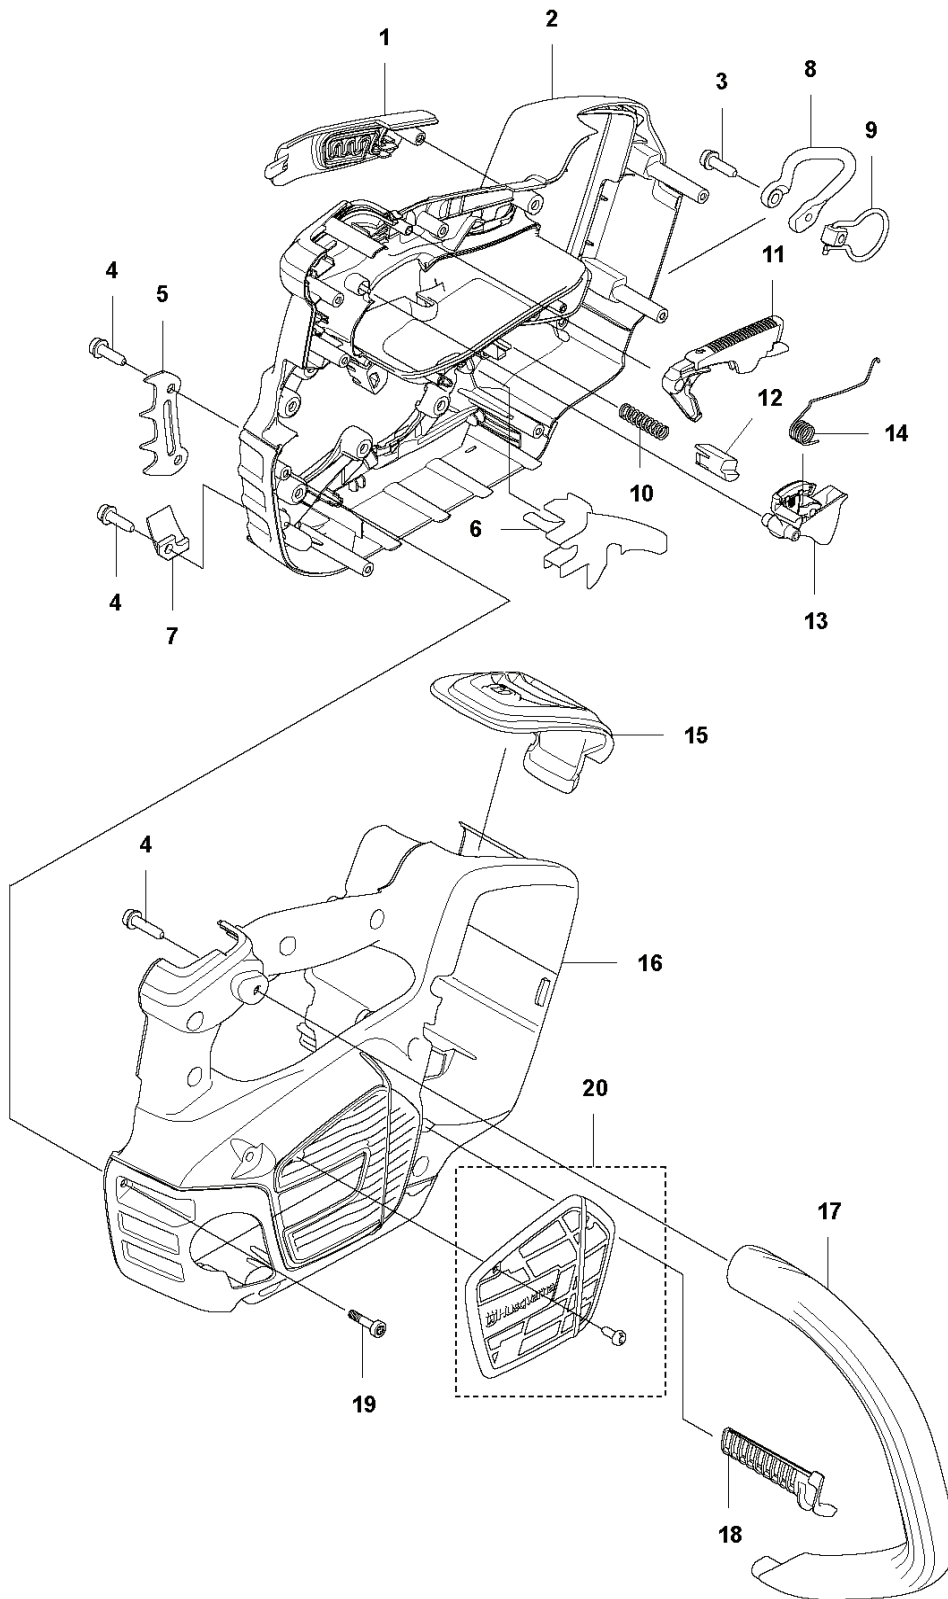

PXM_REF	PXM_PARTNO	DESCRIPTION	PXM_REMARK	QTY.
1	501691701	COMBINATION WRENCH	1	0
2	501834409	BAR COVER	1	0
3	597682701	COVER KIT	1	0

D T540iXP
ELECTRIC

CHAIN SAWS

PXM_REF	PXM_PARTNO	DESCRIPTION	PXM_REMARK	QTY.
1	593914901	CONTROL PANEL	Small without BT	1
1	592647901	CONTROL PANEL	Small with BT	1
2	593954101	MICRO SWITCH		1
3	593714901	WIRING ASSY		1
4	598402301	MOTOR ASSY		1
5	525755105	SCREW ITXSCFM		3
6	593083801	WIRING ASSY		1
7	580292901	SCREW ITXSCT		2
8	598858901	CONTROL UNIT		1
9	525755107	SCREW ITXSCFM		5
10	593782601	FAN		1

C T540iXP
CHAIN BRAKE

CHAIN SAWS

PXM_REF	PXM_PARTNO	DESCRIPTION	PXM_REMARK	QTY.
1	526221801	SCREW CITXPANT		4
2	593641601	COVER	Brake	1
3	595026101	BRAKE SPRING		1
4	596302401	WASHER	Locking	1
5	593722101	KNEE JOINT ASSY		1
6	585590301	BRAKE BAND		1
7	596272401	CHASSIS ASSY		1
8	573925801	SCREW ITXSCFT		7
9	725532555	SCREW IHSCM		1
10	593722301	DRIVE LINK	Knee Joint	1
11	596302401	WASHER	Locking	2
12	505201201	CATCH		1
13	592920801	OIL HOSE		1
14	504710003	OIL PLUMMET		1
15	503436501	POSITION SPRING		1
16	537210701	SPRING GUIDE		1
17	593015101	OIL TANK		1
18	593191801	HAND GUARD		1
19	593191901	HAND GUARD		1
20	580284201	SCREW		1
21	544180103	OIL PUMP ASSY		1
22	522620003	TANK CAP ASSY		1
23	589241101	GASKET		1

A T540iXP
CHASSIS

CHAIN SAWS

PXM_REF	PXM_PARTNO	DESCRIPTION	PXM_REMARK	QTY.
1	593049101	HANDLE INSERT		1
2	593048301	CHASSIS	Clutch side, TH	1
3	522847901	SCREW ITXSCFM		1
4	573925801	SCREW ITXSCFT		2
5	577286601	SPIKE	Inner	1
6	593849501	AIR CONDUCTOR	Rear	1
7	505288501	CHAIN CATCHER		1
8	576381301	LOOP		1
9	580860002	LOOP		1
10	585480001	SPRING		1
11	589273901	THROTTLE LOCKOUT		1
12	577996601	PUSH BUTTON		1
13	595307001	THROTTLE CONTROL ASSY		1
14	593064201	SPRING		1
15	593049001	COVER	Air Outlet	1
16	593048402	CHASSIS	Flywheel side	1
17	593048501	FRONT HANDLE		1
18	594035701	AIR INTAKE		1
19	580292901	SCREW ITXSCT		10
20	597682701	COVER KIT		1