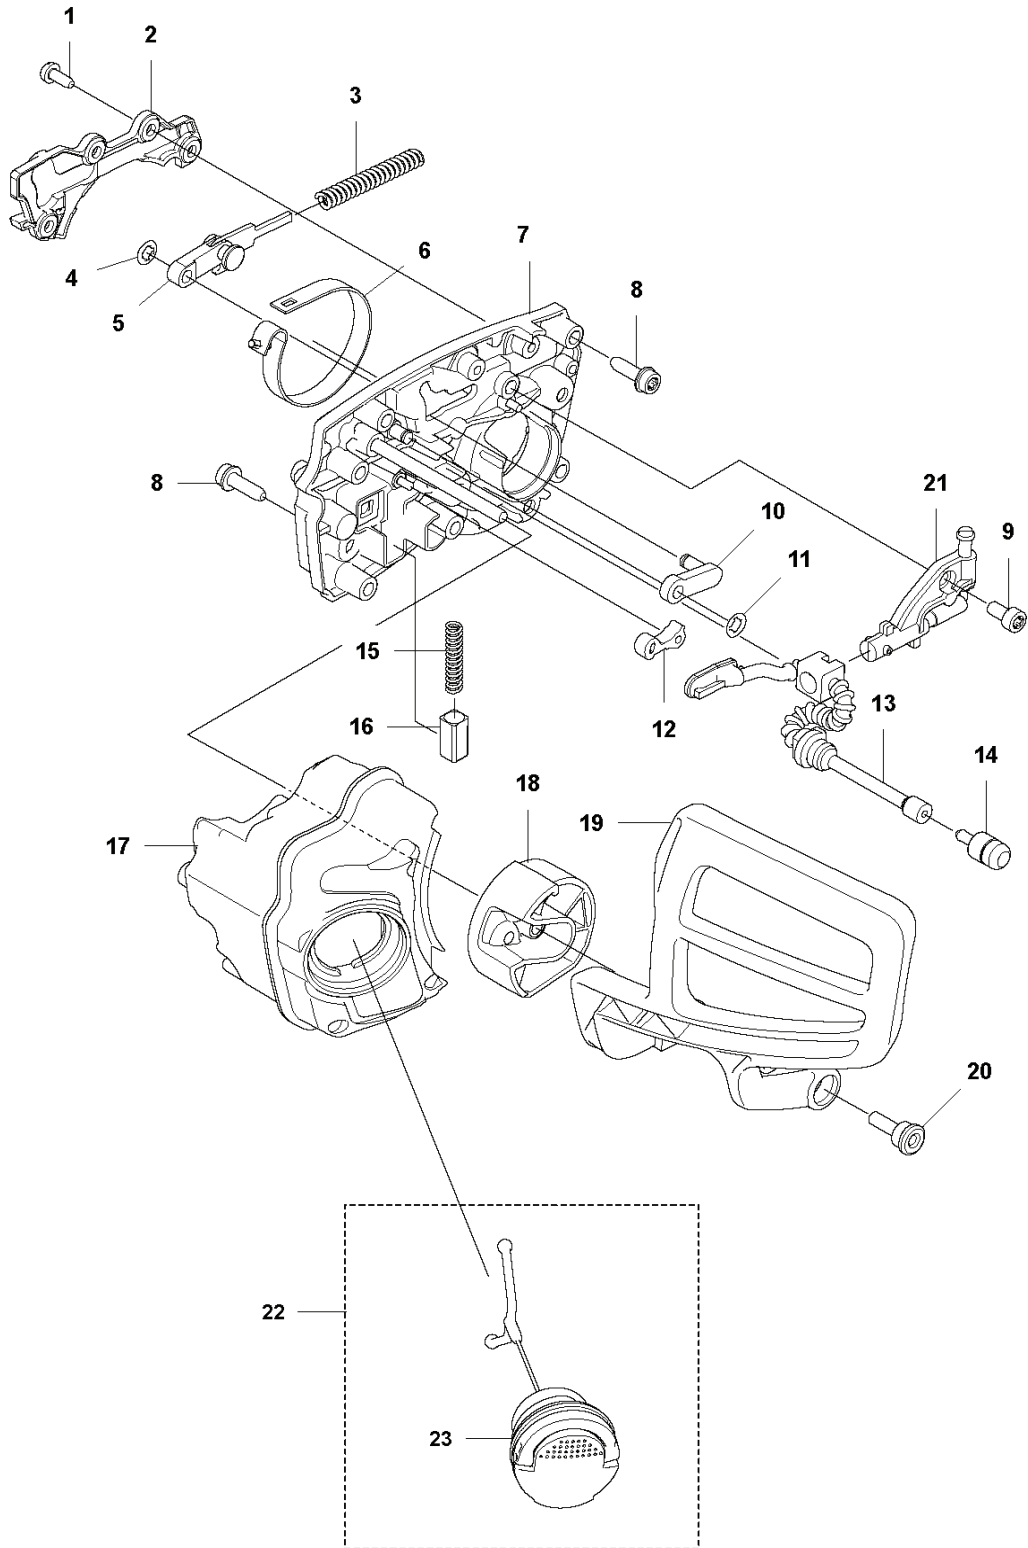

PXM_REF	PXM_PARTNO	DESCRIPTION	PXM_REMARK	QTY.
1	501691701	COMBINATION WRENCH	1	0
2	501834409	BAR COVER	1	0
3	597682701	COVER KIT	1	0

D T540iXP
ELECTRIC

CHAIN SAWS

PXM_REF	PXM_PARTNO	DESCRIPTION	PXM_REMARK	QTY.
1	593914901	CONTROL PANEL	Small without BT	1
1	592647901	CONTROL PANEL	Small with BT	1
2	593954101	MICRO SWITCH		1
3	593714901	WIRING ASSY		1
4	598402301	MOTOR ASSY		1
5	525755105	SCREW ITXSCFM		3
6	593083801	WIRING ASSY		1
7	580292901	SCREW ITXSCT		2
8	598858901	CONTROL UNIT		1
9	525755107	SCREW ITXSCFM		5
10	593782601	FAN		1

C T540iXP
CHAIN BRAKE

CHAIN SAWS

PXM_REF	PXM_PARTNO	DESCRIPTION	PXM_REMARK	QTY.
1	526221801	SCREW CITXPANT		4
2	593641601	COVER	Brake	1
3	595026101	BRAKE SPRING		1
4	596302401	WASHER	Locking	1
5	593722101	KNEE JOINT ASSY		1
6	585590301	BRAKE BAND		1
7	596272401	CHASSIS ASSY		1
8	573925801	SCREW ITXSCFT		7
9	725532555	SCREW IHSCM		1
10	593722301	DRIVE LINK	Knee Joint	1
11	596302401	WASHER	Locking	2
12	505201201	CATCH		1
13	592920801	OIL HOSE		1
14	504710003	OIL PLUMMET		1
15	503436501	POSITION SPRING		1
16	537210701	SPRING GUIDE		1
17	593015101	OIL TANK		1
18	593191801	HAND GUARD		1
19	593191901	HAND GUARD		1
20	580284201	SCREW		1
21	544180103	OIL PUMP ASSY		1
22	522620003	TANK CAP ASSY		1
23	589241101	GASKET		1

B T540iXP
CLUTCH

CHAIN SAWS

PXM_REF	PXM_PARTNO	DESCRIPTION	PXM_REMARK	QTY.
1	525755105	SCREW ITXSCFM		1
2	597670101	DISC SPRING		2
3	594035201	SPUR SPROCKET	.325"mini - 7T	1
4	503230035	WASHER		1
5	593684401	BRAKE DRUM		1
6	593784801	PUMP PINION		1
7	588850301	PIN		1
8	537397001	WORM SCREW		1
9	740480702	O-RING		2
10	599724101	WORM WHEEL		1
11	505214501	COVER	Chain Tensioner	1
12	526221801	SCREW CITXPANT		2
13	505197301	NUT	Retainer Assy	1
14	593051702	CLUTCH COVER		1
16	593052002	CLUTCH COVER ASSY		1
17	503230063	WASHER		1