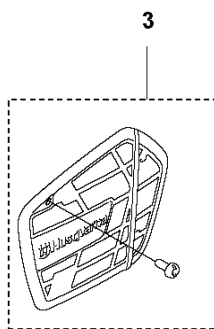

E T540iXP
ACCESSORIES

CHAIN SAWS

PXM_REF	PXM_PARTNO	DESCRIPTION	PXM_REMARK	QTY.
1	501691701	COMBINATION WRENCH	1	0
2	501834409	BAR COVER	1	0
3	597682701	COVER KIT	1	0