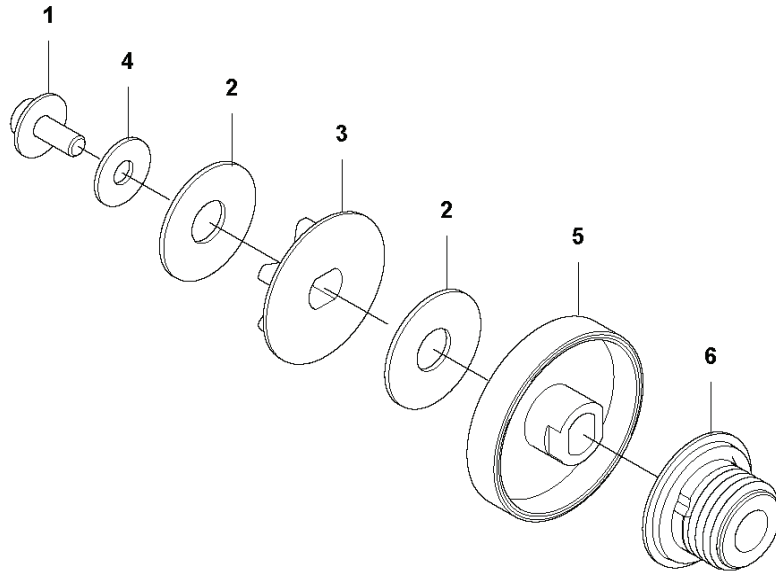

C T540iXP
CHAIN BRAKE

CHAIN SAWS

PXM_REF	PXM_PARTNO	DESCRIPTION	PXM_REMARK	QTY.
1	526221801	SCREW CITXPANT		4
2	593641601	COVER	Brake	1
3	595026101	BRAKE SPRING		1
4	596302401	WASHER	Locking	1
5	593722101	KNEE JOINT ASSY		1
6	585590301	BRAKE BAND		1
7	596272401	CHASSIS ASSY		1
8	573925801	SCREW ITXSCFT		7
9	725532555	SCREW IHSCM		1
10	593722301	DRIVE LINK	Knee Joint	1
11	596302401	WASHER	Locking	2
12	505201201	CATCH		1
13	592920801	OIL HOSE		1
14	504710003	OIL PLUMMET		1
15	503436501	POSITION SPRING		1
16	537210701	SPRING GUIDE		1
17	593015101	OIL TANK		1
18	593191801	HAND GUARD		1
19	593191901	HAND GUARD		1
20	580284201	SCREW		1
21	544180103	OIL PUMP ASSY		1
22	522620003	TANK CAP ASSY		1
23	589241101	GASKET		1

A T540iXP
CHASSIS

CHAIN SAWS

PXM_REF	PXM_PARTNO	DESCRIPTION	PXM_REMARK	QTY.
1	593049101	HANDLE INSERT		1
2	593048301	CHASSIS	Clutch side, TH	1
3	522847901	SCREW ITXSCFM		1
4	573925801	SCREW ITXSCFT		2
5	577286601	SPIKE	Inner	1
6	593849501	AIR CONDUCTOR	Rear	1
7	505288501	CHAIN CATCHER		1
8	576381301	LOOP		1
9	580860002	LOOP		1
10	585480001	SPRING		1
11	589273901	THROTTLE LOCKOUT		1
12	577996601	PUSH BUTTON		1
13	595307001	THROTTLE CONTROL ASSY		1
14	593064201	SPRING		1
15	593049001	COVER	Air Outlet	1
16	593048402	CHASSIS	Flywheel side	1
17	593048501	FRONT HANDLE		1
18	594035701	AIR INTAKE		1
19	580292901	SCREW ITXSCT		10
20	597682701	COVER KIT		1

B T540iXP
CLUTCH

CHAIN SAWS

PXM_REF	PXM_PARTNO	DESCRIPTION	PXM_REMARK	QTY.
1	525755105	SCREW ITXSCFM		1
2	597670101	DISC SPRING		2
3	594035201	SPUR SPROCKET	.325"mini - 7T	1
4	503230035	WASHER		1
5	593684401	BRAKE DRUM		1
6	593784801	PUMP PINION		1
7	588850301	PIN		1
8	537397001	WORM SCREW		1
9	740480702	O-RING		2
10	599724101	WORM WHEEL		1
11	505214501	COVER	Chain Tensioner	1
12	526221801	SCREW CITXPANT		2
13	505197301	NUT	Retainer Assy	1
14	593051702	CLUTCH COVER		1
16	593052002	CLUTCH COVER ASSY		1
17	503230063	WASHER		1