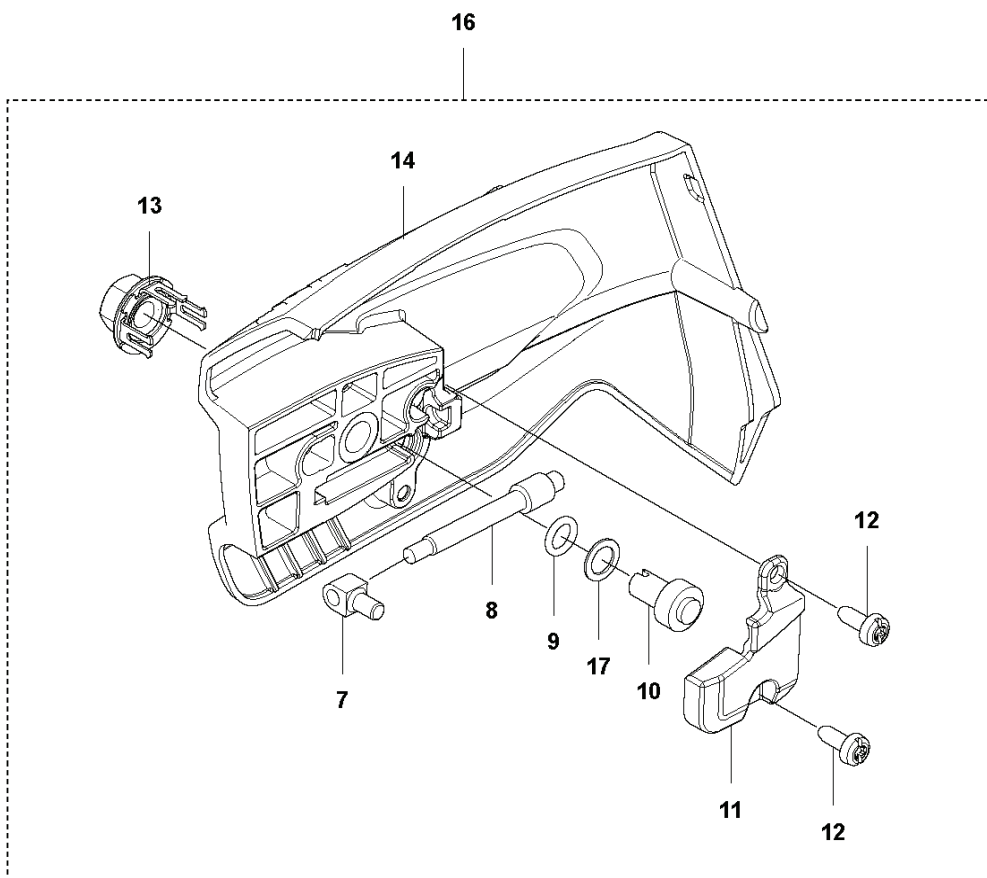

B T540iXP
CLUTCH

CHAIN SAWS

PXM_REF	PXM_PARTNO	DESCRIPTION	PXM_REMARK	QTY.
1	525755105	SCREW ITXSCFM		1
2	597670101	DISC SPRING		2
3	594035201	SPUR SPROCKET	.325"mini - 7T	1
4	503230035	WASHER		1
5	593684401	BRAKE DRUM		1
6	593784801	PUMP PINION		1
7	588850301	PIN		1
8	537397001	WORM SCREW		1
9	740480702	O-RING		2
10	599724101	WORM WHEEL		1
11	505214501	COVER	Chain Tensioner	1
12	526221801	SCREW CITXPANT		2
13	505197301	NUT	Retainer Assy	1
14	593051702	CLUTCH COVER		1
16	593052002	CLUTCH COVER ASSY		1
17	503230063	WASHER		1