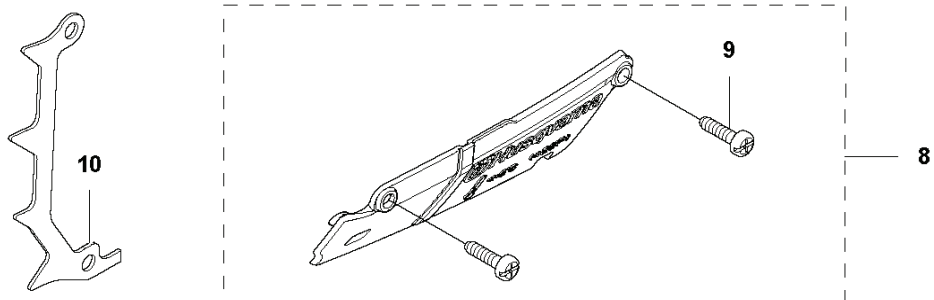

HUSQVARNA - SPARE PARTS CATALOGUE
CHAIN SAWS: HUSQVARNA TOP HANDLE PETROL CHAINSAW -
T540 XP®

Spare parts list

SPARE PARTS LIST

CHAIN SAWS

HUSQVARNA TOP HANDLE PETROL
CHAINSAW - T540 XP®

Q T540 XP
ACCESSORIES

B T540 XP
CLUTCH & OIL PUMP

CHAIN SAWS

PXM_REF	PXM_PARTNO	DESCRIPTION	PXM_REMARK	QTY.
1	586864001	CLUTCH ASSY		1
2	574718801	CLUTCH SPRING		2 1
3	577389701	CLUTCH DRUM		1
4	503254601	NEEDLE BEARING		1 3
5	504786001	WORM WHEEL		1
6	525764601	SCREW ITXSCT		1
7	504736001	OIL HOSE		1
8	503967501	OIL PLUMMET		1
9	544180103	OIL PUMP ASSY		1
10	537069102	PUMP PISTON		1 9
11	503230060	WASHER		2 9
12	503891601	SPRING		1 9
13	721116430	GROOVED PIN		1 9
14	503891501	SPRING		1 9
15	537027101	ADJUSTER		1 9