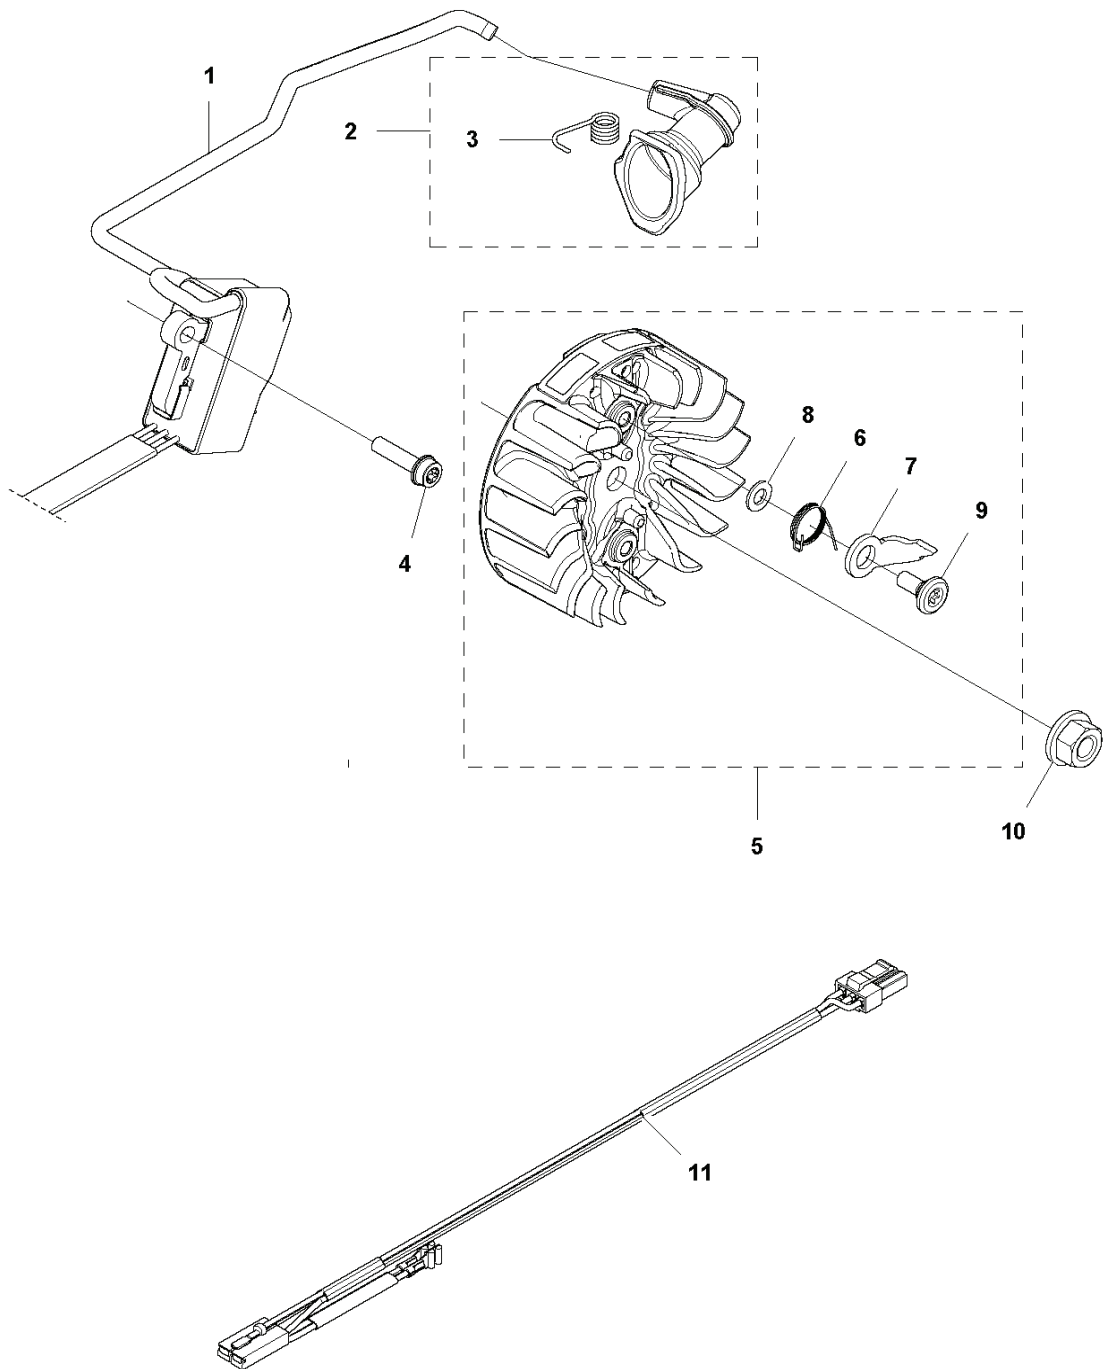

M T540 XP
IGNITION SYSTEM

CHAIN SAWS

PXM_REF	PXM_PARTNO	DESCRIPTION	PXM_REMARK	QTY.
1	585081001	IGNITION MODULE		1
2	578111601	SPARK PLUG CAP		1
3	501485601	CONTACT SPRING		1
4	525755203	SCREW ITXSCFM		2
5	510169801	FLYWHEEL ASSY		1
6	529271101	SPRING		2 5
7	537245601	STARTER PAWL		2 5
8	503230042	WASHER		2 5
9	506006902	SCREW		2 5
10	503220401	NUT		1
11	577070601	WIRING ASSY		1