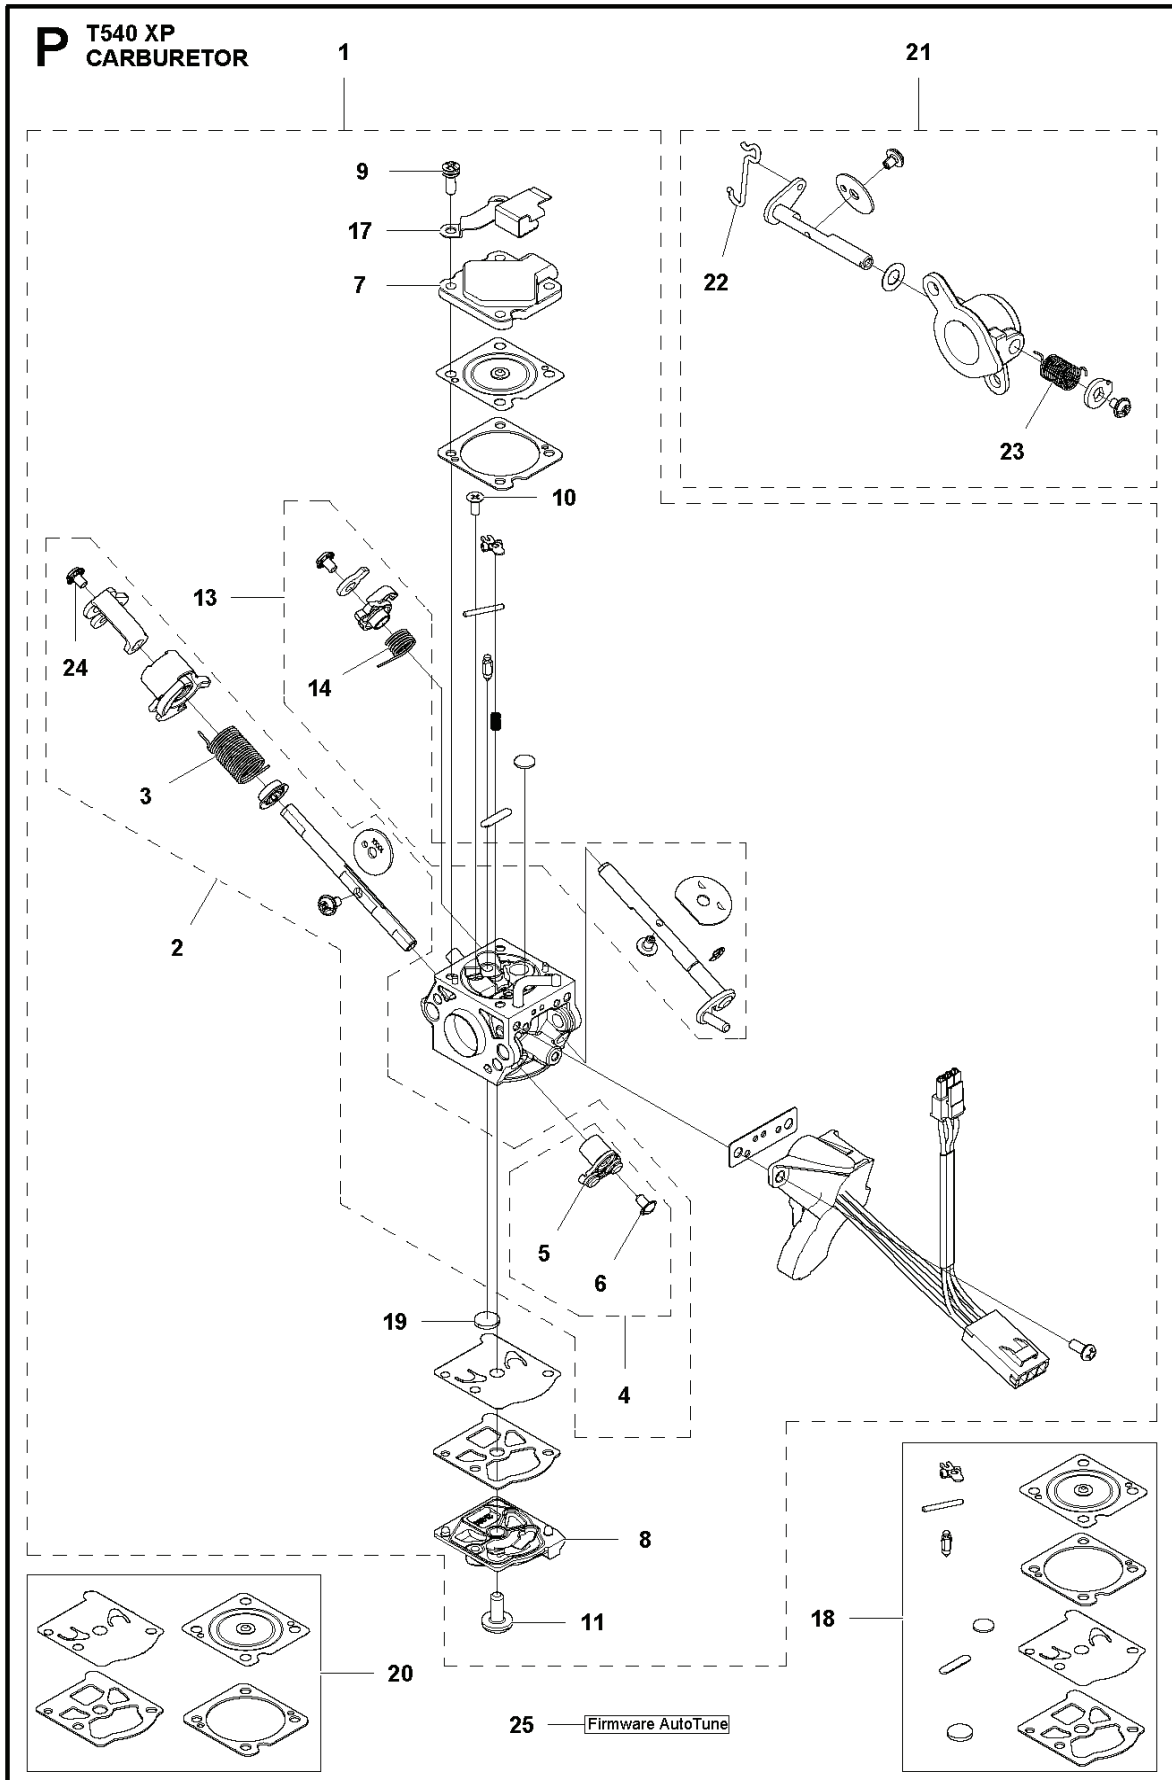

HUSQVARNA - SPARE PARTS CATALOGUE
CHAIN SAWS: HUSQVARNA TOP HANDLE PETROL CHAINSAW -
T540 XP®

Spare parts list

SPARE PARTS LIST

CHAIN SAWS

HUSQVARNA TOP HANDLE PETROL
CHAINSAW - T540 XP®

Q T540 XP
ACCESSORIES

CHAIN SAWS

PXM_REF	PXM_PARTNO	DESCRIPTION	PXM_REMARK	QTY.
1	503558510	TOOL		1
2	503621201	GREASE		1
3	501911401	GREASE GUN		1
4	522521102	COMBINATION WRENCH		1
5	575880701	WRENCH		1
6	583897101	DIAGNOSTIC TOOL KIT		1
7	576183401	CABLE ASSY		1 6
8	579384801	WINTER KIT		1
9	503217016	SCREW CCRPANT		2 8
10	515997201	SPIKE		1
11	576952201	CABLE ASSY		1 6

CHAIN SAWS

PXM_REF	PXM_PARTNO	DESCRIPTION	PXM_REMARK	QTY.
1	579193001	CARBURETTOR	Walbro AT-2	1
2	577954901	KIT		1 1
3	574359401	SPRING		1 1,2
4	577753401	THROTTLE LEVER ASSY		1 1,2
5	577219201	THROTTLE LEVER ASSY		1 1,2,4
6	544111501	SCREW		1 1,2,4
7	574358101	COVER		1 1
8	576666801	PUMP COVER		1 1
9	537003101	SCREW		4 1
10	502847101	SCREW		1 1
11	574359001	SCREW		1 1
13	577955001	KIT		1 1
14	574359301	SPRING		1 1,13
17	577170101	BRACKET		1 1
18	580699901	REPAIR KIT	Walbro K2-AT. Repair kit	1
19	501666101	SCREEN		1 1,18
20	580700001	GASKET KIT	Walbro D2-AT. Set of gaskets	1
21	574437601	THROTTLE ASSY		1
22	574521101	LINK		1 21
23	576670201	SPRING		1 21
24	544111501	SCREW		1 1,2
25	.	TBD	Download from your local support site	1

B T540 XP
CLUTCH & OIL PUMP

CHAIN SAWS

PXM_REF	PXM_PARTNO	DESCRIPTION	PXM_REMARK	QTY.
1	586864001	CLUTCH ASSY		1
2	574718801	CLUTCH SPRING		2 1
3	577389701	CLUTCH DRUM		1
4	503254601	NEEDLE BEARING		1 3
5	504786001	WORM WHEEL		1
6	525764601	SCREW ITXSCT		1
7	504736001	OIL HOSE		1
8	503967501	OIL PLUMMET		1
9	544180103	OIL PUMP ASSY		1
10	537069102	PUMP PISTON		1 9
11	503230060	WASHER		2 9
12	503891601	SPRING		1 9
13	721116430	GROOVED PIN		1 9
14	503891501	SPRING		1 9
15	537027101	ADJUSTER		1 9