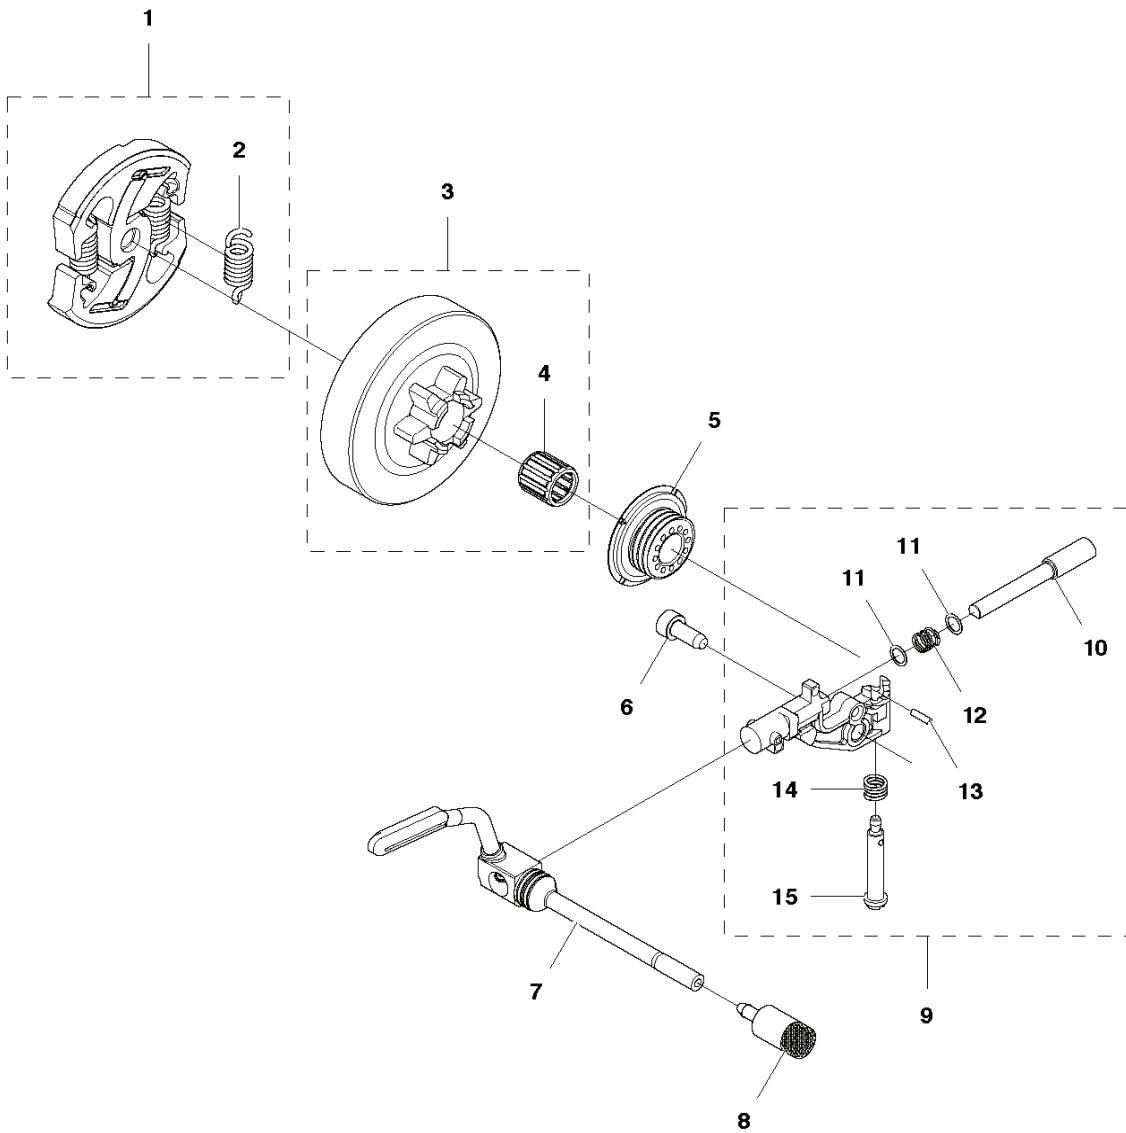

CHAIN SAWS

PXM_REF	PXM_PARTNO	DESCRIPTION	PXM_REMARK	QTY.
1	579193001	CARBURETTOR	Walbro AT-2	1
2	577954901	KIT		1 1
3	574359401	SPRING		1 1,2
4	577753401	THROTTLE LEVER ASSY		1 1,2
5	577219201	THROTTLE LEVER ASSY		1 1,2,4
6	544111501	SCREW		1 1,2,4
7	574358101	COVER		1 1
8	576666801	PUMP COVER		1 1
9	537003101	SCREW		4 1
10	502847101	SCREW		1 1
11	574359001	SCREW		1 1
13	577955001	KIT		1 1
14	574359301	SPRING		1 1,13
17	577170101	BRACKET		1 1
18	580699901	REPAIR KIT	Walbro K2-AT. Repair kit	1
19	501666101	SCREEN		1 1,18
20	580700001	GASKET KIT	Walbro D2-AT. Set of gaskets	1
21	574437601	THROTTLE ASSY		1
22	574521101	LINK		1 21
23	576670201	SPRING		1 21
24	544111501	SCREW		1 1,2
25	.	TBD	Download from your local support site	1

B T540 XP
CLUTCH & OIL PUMP

CHAIN SAWS

PXM_REF	PXM_PARTNO	DESCRIPTION	PXM_REMARK	QTY.
1	586864001	CLUTCH ASSY		1
2	574718801	CLUTCH SPRING		2 1
3	577389701	CLUTCH DRUM		1
4	503254601	NEEDLE BEARING		1 3
5	504786001	WORM WHEEL		1
6	525764601	SCREW ITXSCT		1
7	504736001	OIL HOSE		1
8	503967501	OIL PLUMMET		1
9	544180103	OIL PUMP ASSY		1
10	537069102	PUMP PISTON		1 9
11	503230060	WASHER		2 9
12	503891601	SPRING		1 9
13	721116430	GROOVED PIN		1 9
14	503891501	SPRING		1 9
15	537027101	ADJUSTER		1 9