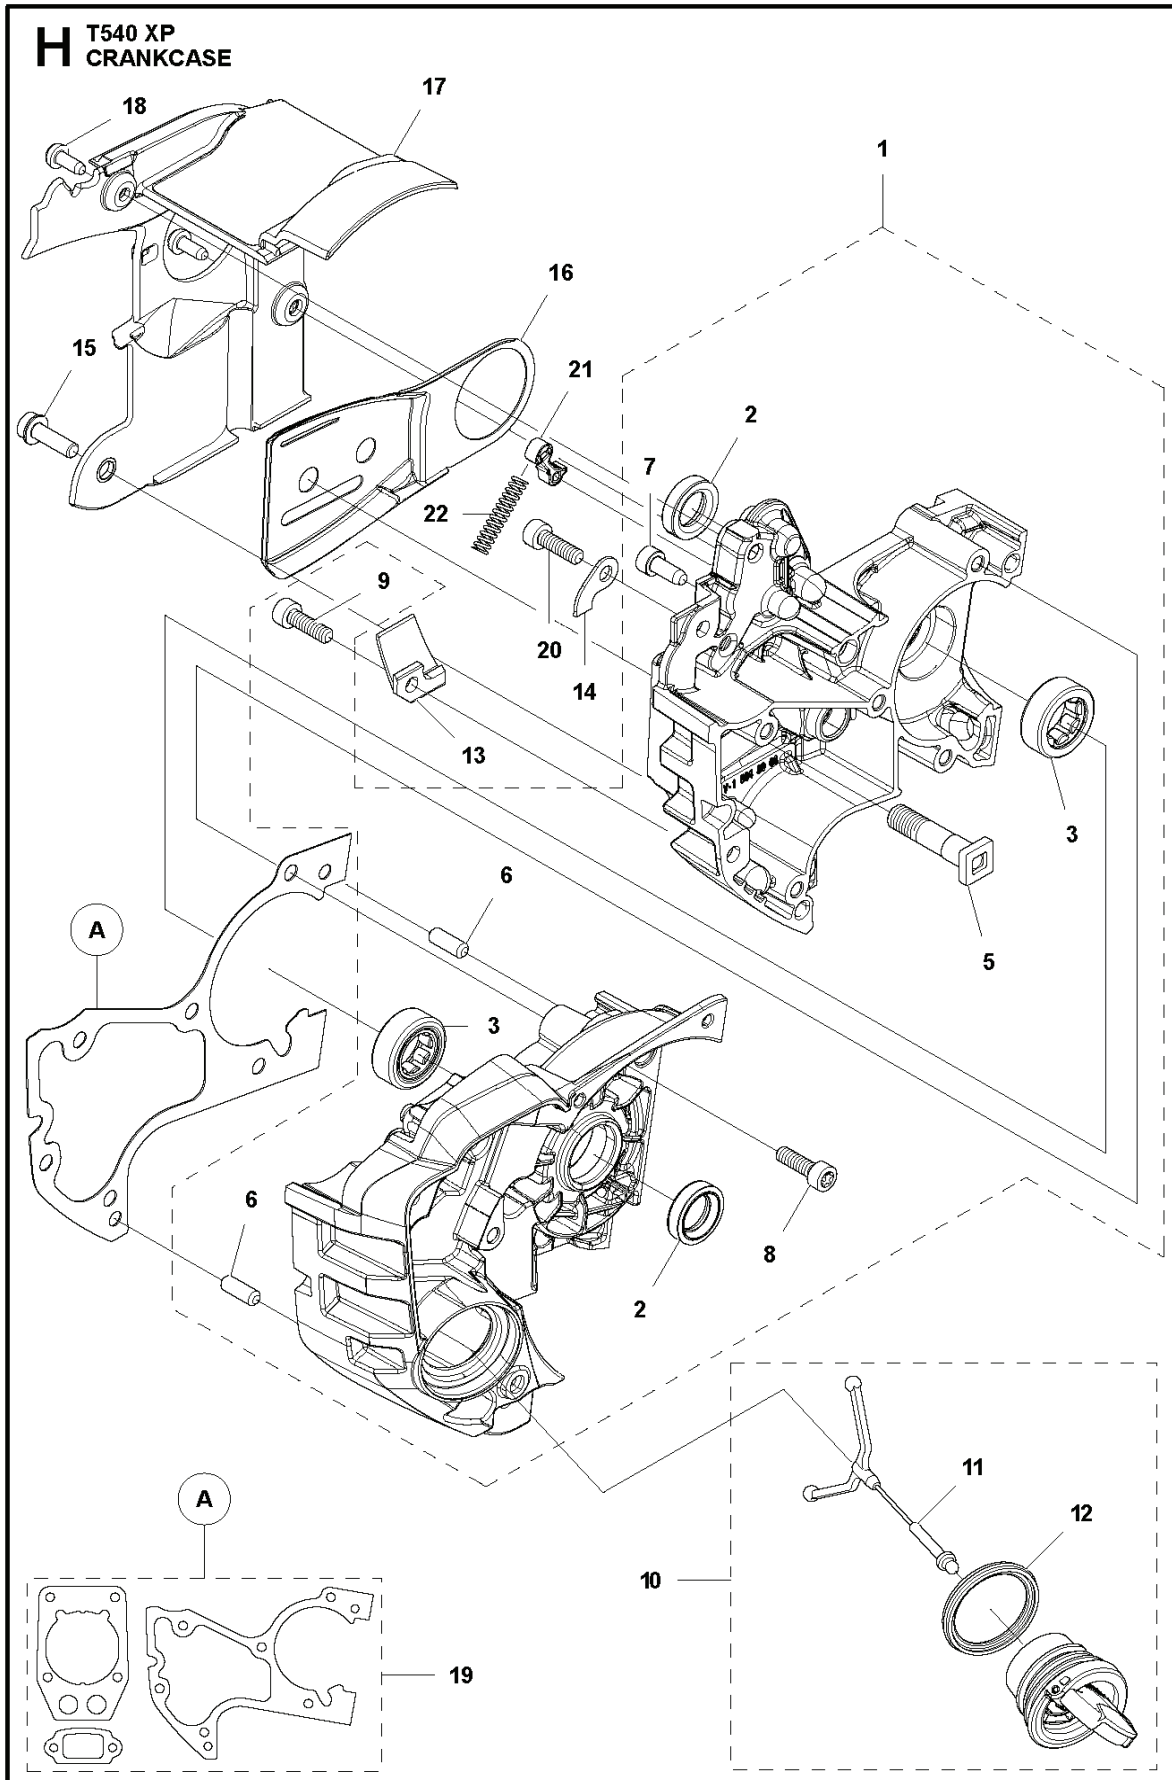

CHAIN SAWS

PXM_REF	PXM_PARTNO	DESCRIPTION	PXM_REMARK	QTY.
1	579193001	CARBURETTOR	Walbro AT-2	1
2	577954901	KIT		1 1
3	574359401	SPRING		1 1,2
4	577753401	THROTTLE LEVER ASSY		1 1,2
5	577219201	THROTTLE LEVER ASSY		1 1,2,4
6	544111501	SCREW		1 1,2,4
7	574358101	COVER		1 1
8	576666801	PUMP COVER		1 1
9	537003101	SCREW		4 1
10	502847101	SCREW		1 1
11	574359001	SCREW		1 1
13	577955001	KIT		1 1
14	574359301	SPRING		1 1,13
17	577170101	BRACKET		1 1
18	580699901	REPAIR KIT	Walbro K2-AT. Repair kit	1
19	501666101	SCREEN		1 1,18
20	580700001	GASKET KIT	Walbro D2-AT. Set of gaskets	1
21	574437601	THROTTLE ASSY		1
22	574521101	LINK		1 21
23	576670201	SPRING		1 21
24	544111501	SCREW		1 1,2
25	.	TBD	Download from your local support site	1

CHAIN SAWS

PXM_REF	PXM_PARTNO	DESCRIPTION	PXM_REMARK	QTY.
1	577829701	HAND GUARD ASSY		1
2	526834501	SCREW		1
3	537202801	BUSHING		1
4	505543102	CLUTCH COVER ASSY		1
5	501454102	NUT		1 4
6	537397001	WORM SCREW		1 4
7	740480702	O-RING		1 4
8	503230063	WASHER		1 4
9	537079402	WORM WHEEL		1 4
10	505214501	COVER		1 4
11	526222001	SCREW CITXPANT		7 4
12	505199301	KNEE JOINT ASSY		1 4
13	529279301	BRAKE SPRING		1 4
14	505566701	BRAKE BAND ASSY		1 4
15	505543302	COVER		1 4
16	505197301	NUT		1 4
17	515996701	DECAL		1 4
18	586249001	LABEL		1 1

B T540 XP
CLUTCH & OIL PUMP

CHAIN SAWS

PXM_REF	PXM_PARTNO	DESCRIPTION	PXM_REMARK	QTY.
1	586864001	CLUTCH ASSY		1
2	574718801	CLUTCH SPRING		2 1
3	577389701	CLUTCH DRUM		1
4	503254601	NEEDLE BEARING		1 3
5	504786001	WORM WHEEL		1
6	525764601	SCREW ITXSCT		1
7	504736001	OIL HOSE		1
8	503967501	OIL PLUMMET		1
9	544180103	OIL PUMP ASSY		1
10	537069102	PUMP PISTON		1 9
11	503230060	WASHER		2 9
12	503891601	SPRING		1 9
13	721116430	GROOVED PIN		1 9
14	503891501	SPRING		1 9
15	537027101	ADJUSTER		1 9