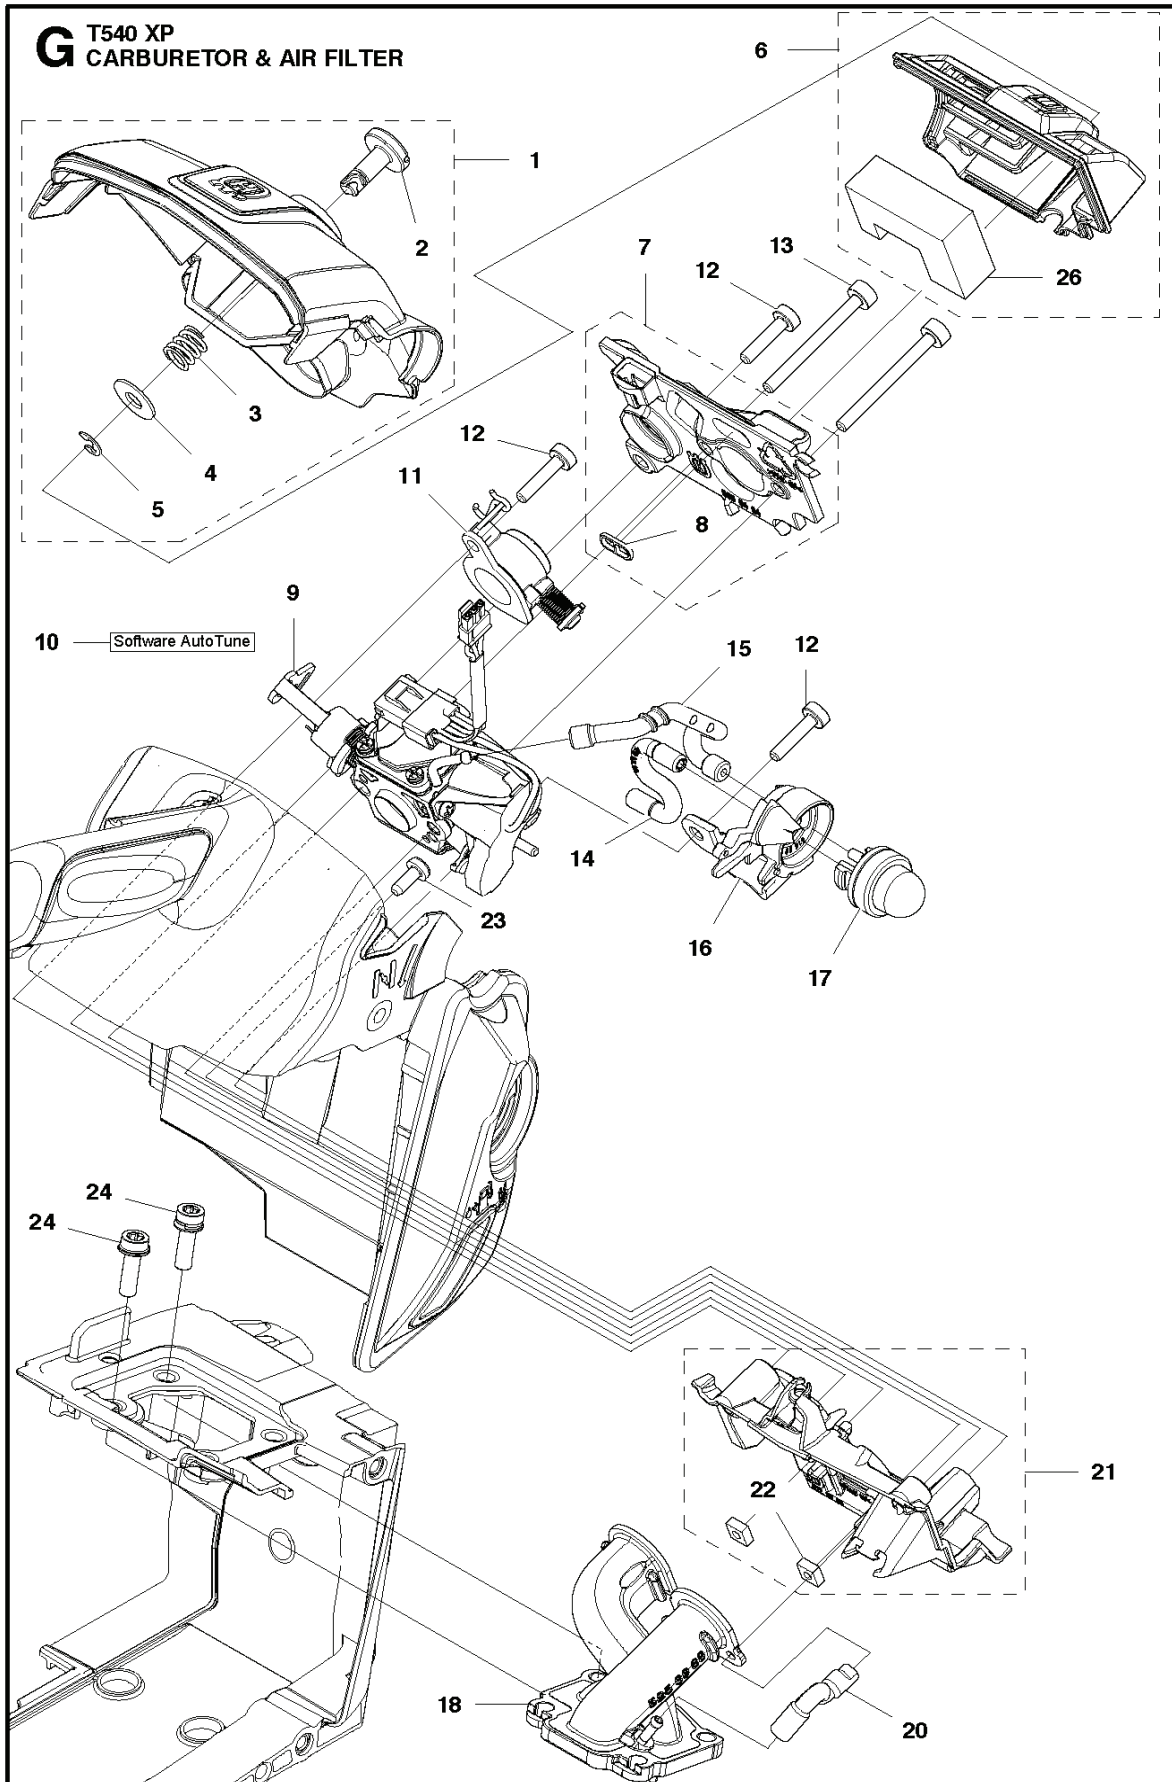

HUSQVARNA - SPARE PARTS CATALOGUE
CHAIN SAWS: HUSQVARNA TOP HANDLE PETROL CHAINSAW -
T540 XP®

Spare parts list

SPARE PARTS LIST

CHAIN SAWS

HUSQVARNA TOP HANDLE PETROL
CHAINSAW - T540 XP®

Q T540 XP
ACCESSORIES

CHAIN SAWS

PXM_REF	PXM_PARTNO	DESCRIPTION	PXM_REMARK	QTY.
1	503558510	TOOL		1
2	503621201	GREASE		1
3	501911401	GREASE GUN		1
4	522521102	COMBINATION WRENCH		1
5	575880701	WRENCH		1
6	583897101	DIAGNOSTIC TOOL KIT		1
7	576183401	CABLE ASSY		1 6
8	579384801	WINTER KIT		1
9	503217016	SCREW CCRPANT		2 8
10	515997201	SPIKE		1
11	576952201	CABLE ASSY		1 6

CHAIN SAWS

PXM_REF	PXM_PARTNO	DESCRIPTION	PXM_REMARK	QTY.
1	579193001	CARBURETTOR	Walbro AT-2	1
2	577954901	KIT		1 1
3	574359401	SPRING		1 1,2
4	577753401	THROTTLE LEVER ASSY		1 1,2
5	577219201	THROTTLE LEVER ASSY		1 1,2,4
6	544111501	SCREW		1 1,2,4
7	574358101	COVER		1 1
8	576666801	PUMP COVER		1 1
9	537003101	SCREW		4 1
10	502847101	SCREW		1 1
11	574359001	SCREW		1 1
13	577955001	KIT		1 1
14	574359301	SPRING		1 1,13
17	577170101	BRACKET		1 1
18	580699901	REPAIR KIT	Walbro K2-AT. Repair kit	1
19	501666101	SCREEN		1 1,18
20	580700001	GASKET KIT	Walbro D2-AT. Set of gaskets	1
21	574437601	THROTTLE ASSY		1
22	574521101	LINK		1 21
23	576670201	SPRING		1 21
24	544111501	SCREW		1 1,2
25	.	TBD	Download from your local support site	1

B T540 XP
CLUTCH & OIL PUMP

CHAIN SAWS

PXM_REF	PXM_PARTNO	DESCRIPTION	PXM_REMARK	QTY.
1	586864001	CLUTCH ASSY		1
2	574718801	CLUTCH SPRING		2 1
3	577389701	CLUTCH DRUM		1
4	503254601	NEEDLE BEARING		1 3
5	504786001	WORM WHEEL		1
6	525764601	SCREW ITXSCT		1
7	504736001	OIL HOSE		1
8	503967501	OIL PLUMMET		1
9	544180103	OIL PUMP ASSY		1
10	537069102	PUMP PISTON		1 9
11	503230060	WASHER		2 9
12	503891601	SPRING		1 9
13	721116430	GROOVED PIN		1 9
14	503891501	SPRING		1 9
15	537027101	ADJUSTER		1 9