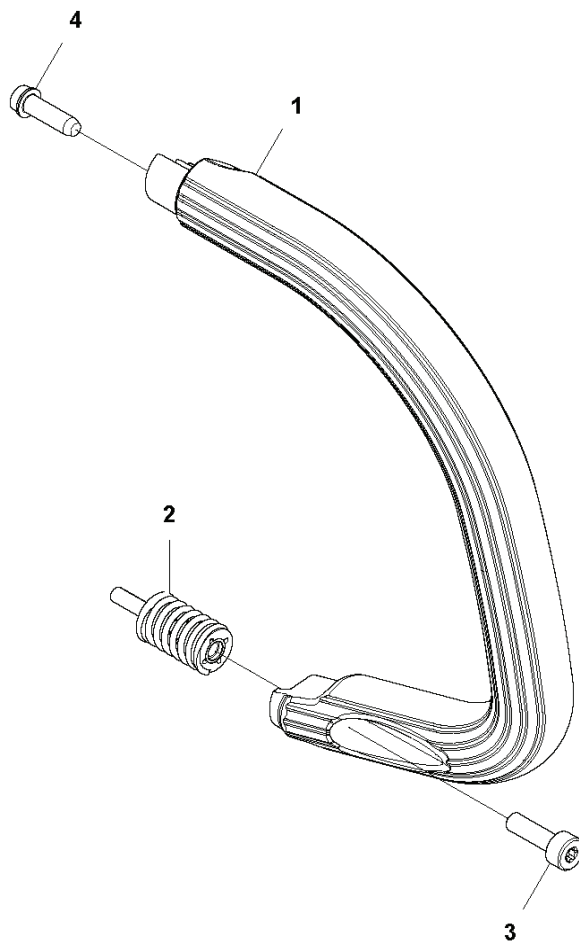

K T540 XP
HANDLE

CHAIN SAWS

PXM_REF	PXM_PARTNO	DESCRIPTION	PXM_REMARK	QTY.
1	506495203	FRONT HANDLE		1
2	510363401	ANTIVIBRATION ELEMENT		1
3	525762501	SCREW ITXSCM		1
4	525798102	SCREW ITXSCFT		1