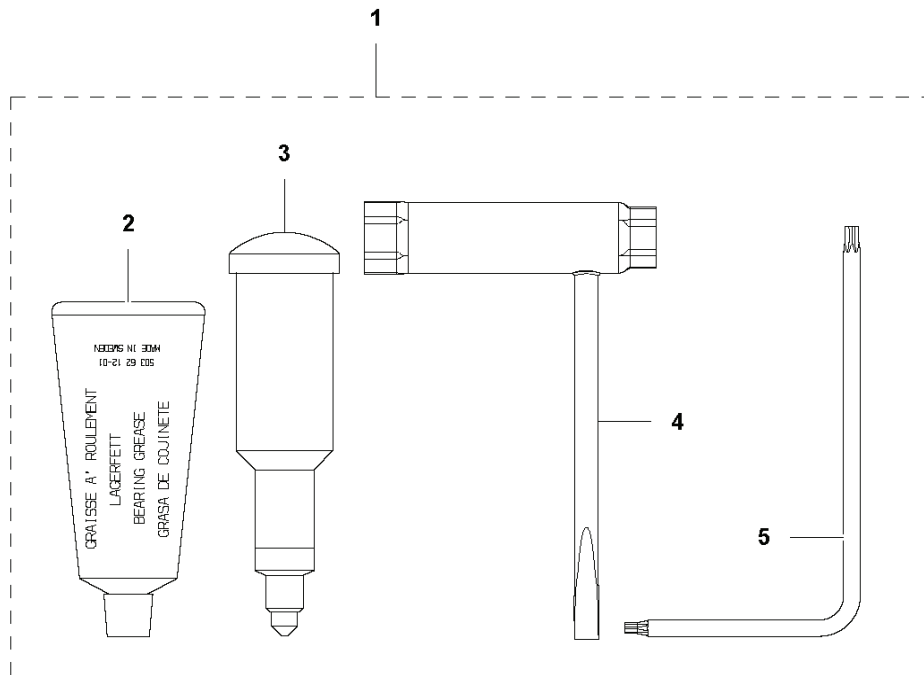

Q T540 XP
ACCESSORIES

CHAIN SAWS

PXM_REF	PXM_PARTNO	DESCRIPTION	PXM_REMARK	QTY.
1	503558510	TOOL		1
2	503621201	GREASE		1
3	501911401	GREASE GUN		1
4	522521102	COMBINATION WRENCH		1
5	575880701	WRENCH		1
6	583897101	DIAGNOSTIC TOOL KIT		1
7	576183401	CABLE ASSY		1 6
8	579384801	WINTER KIT		1
9	503217016	SCREW CCRPANT		2 8
10	515997201	SPIKE		1
11	576952201	CABLE ASSY		1 6