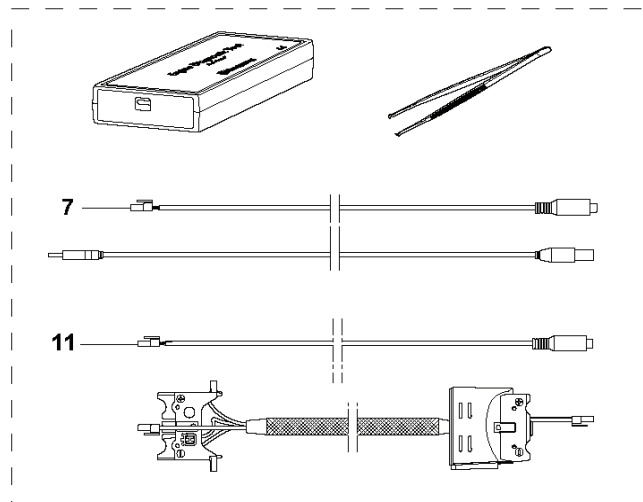

Q T540 XP
ACCESSORIES

CHAIN SAWS

PXM_REF	PXM_PARTNO	DESCRIPTION	PXM_REMARK	QTY.
1	503558510	TOOL		1
2	503621201	GREASE		1
3	501911401	GREASE GUN		1
4	522521102	COMBINATION WRENCH		1
5	575880701	WRENCH		1
6	583897101	DIAGNOSTIC TOOL KIT		1
7	576183401	CABLE ASSY		1 6
8	579384801	WINTER KIT		1
9	503217016	SCREW CCRPANT		2 8
10	515997201	SPIKE		1
11	576952201	CABLE ASSY		1 6