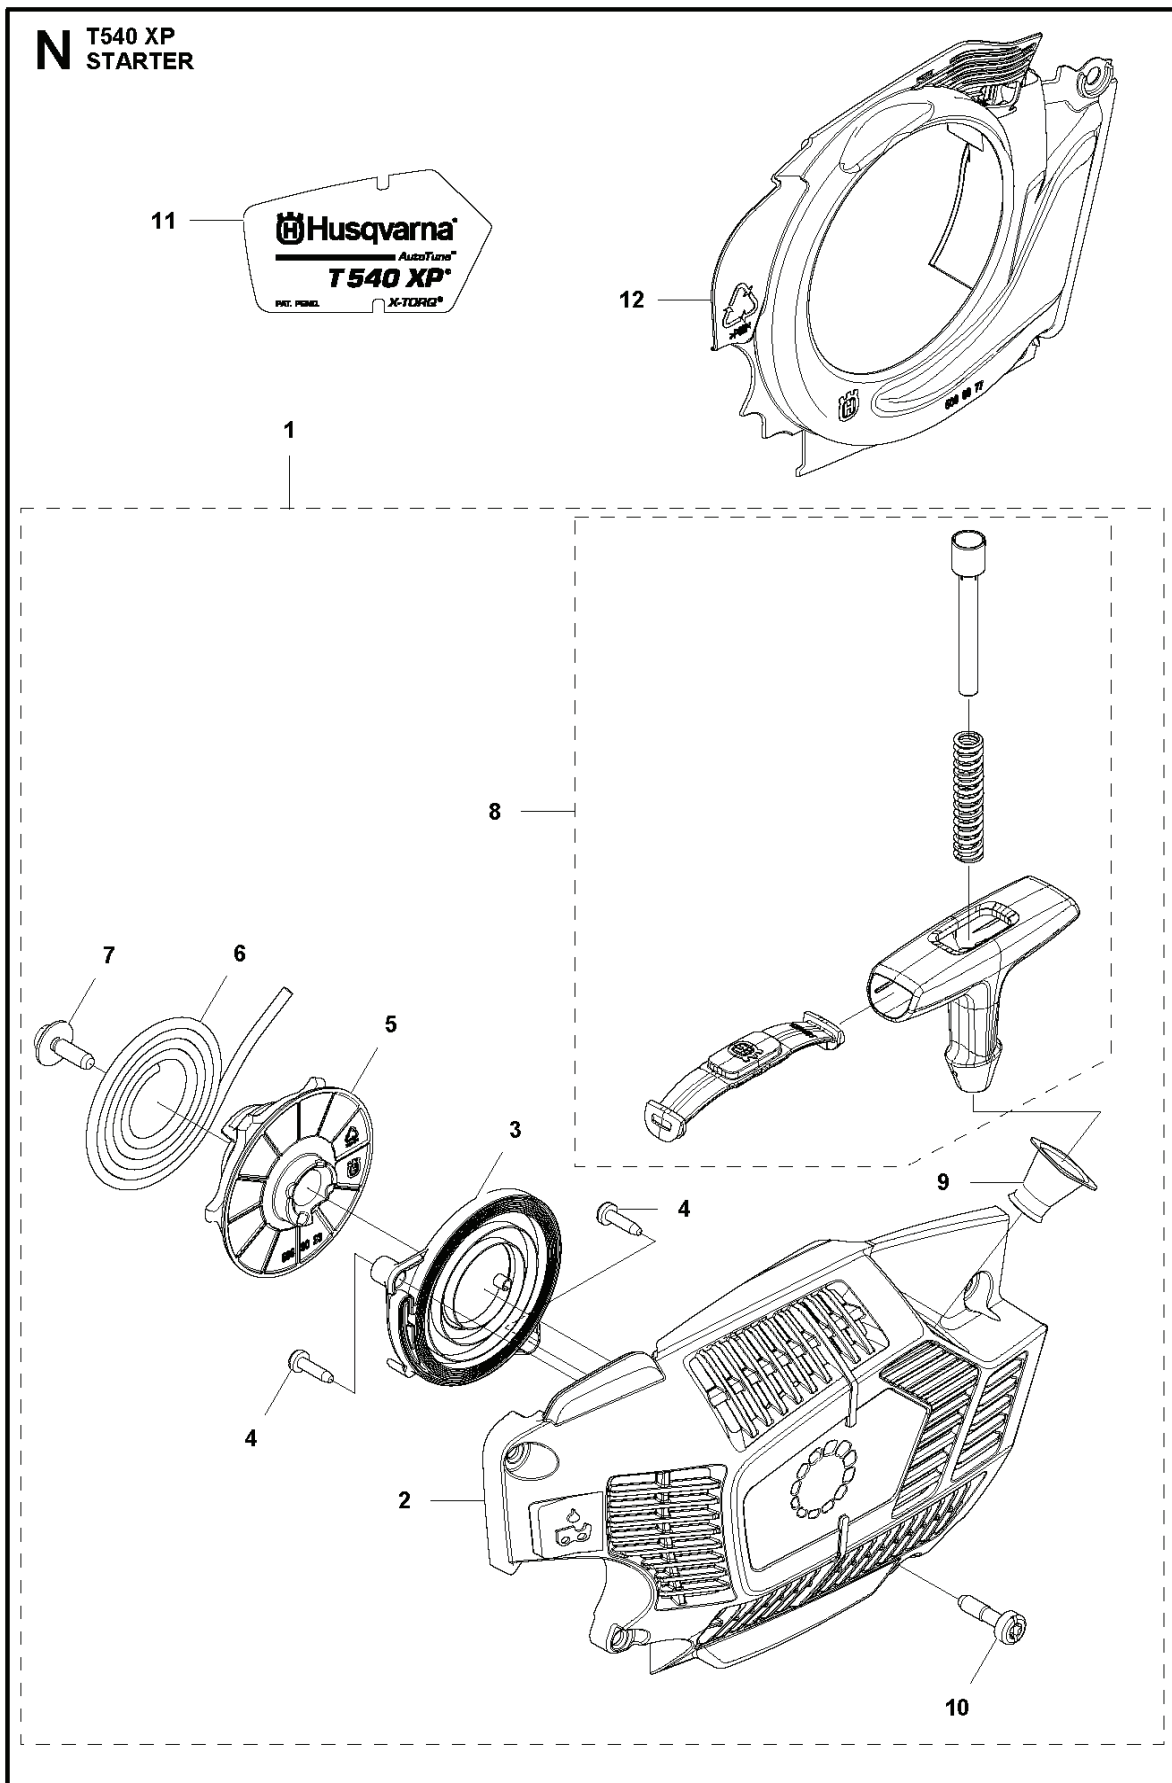

N T540 XP
STARTER

CHAIN SAWS

PXM_REF	PXM_PARTNO	DESCRIPTION	PXM_REMARK	QTY.
1	506902102	STARTER ASSY		1
2	506902201	STARTER COVER		1 1
3	506910001	SPRING CASSETTE ASSY		1 1
4	525887401	SCREW CITXPANT		2 1
5	506902301	STARTER PULLEY		1 1
6	505305103	STARTER CORD		1 1
7	525764701	SCREW CITXSCT		1 1
8	584156201	STARTER HANDLE ASSY		1 1
9	537283201	SLEEVE		1 1
10	525824501	SCREW CITXPANMO		4 1
11	506941901	DECAL		1
12	506607702	AIR CONDUCTOR		1