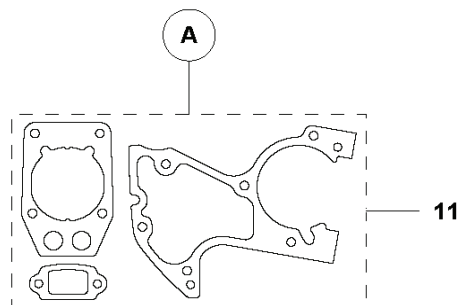

D T540 XP
CYLINDER & PISTON

CHAIN SAWS

PXM_REF	PXM_PARTNO	DESCRIPTION	PXM_REMARK	QTY.
1	586341502	CYLINDER		1
2	586446202	PISTON ASSY		1 1
3	737441000	SNAP RING		2 1,2
4	577960501	PISTON RING		1 1,2
5	503255501	NEEDLE BEARING		1 1
6	505457001	GASKET		1 11
7	505408301	GASKET		1 11
8	577401202	SCREW ITXSCM		4
9	576355902	SUPPORT	s/n from 20141900001-	1 1
9	576355901	SUPPORT	s/n up to -20141899999	1
10	531008615	SPARK PLUG		1
11	576666101	GASKET KIT	A=Set of gaskets	1