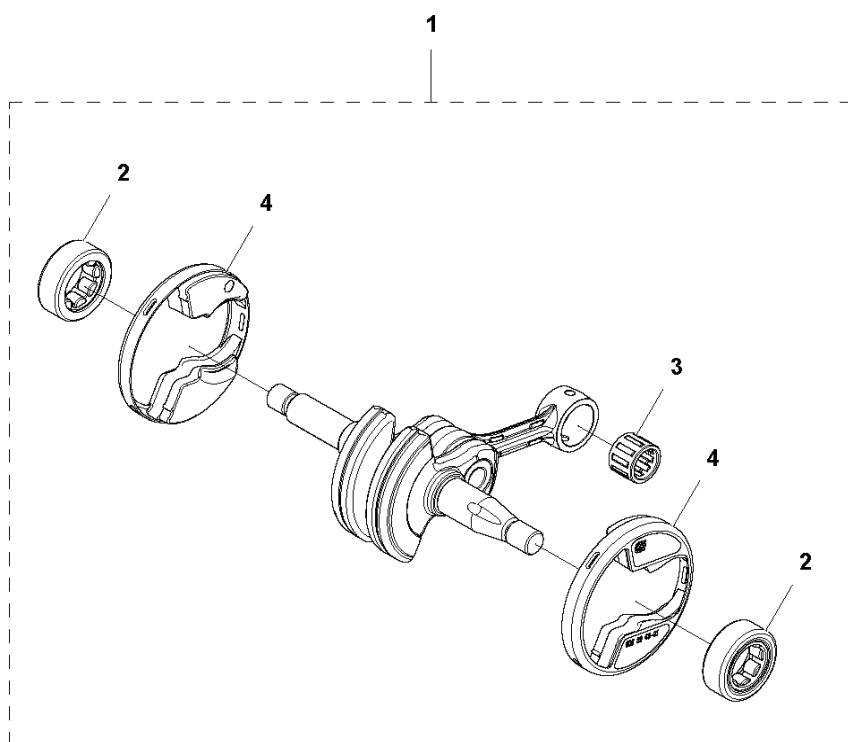

E T540 XP
CRANK SHAFT

CHAIN SAWS

PXM_REF	PXM_PARTNO	DESCRIPTION	PXM_REMARK	QTY.
1	576665901	CRANKSHAFT ASSY		1
2	505394701	ROLLER BEARING		2 1
3	503255501	NEEDLE BEARING		1 1
4	505394801	CUP		2 1