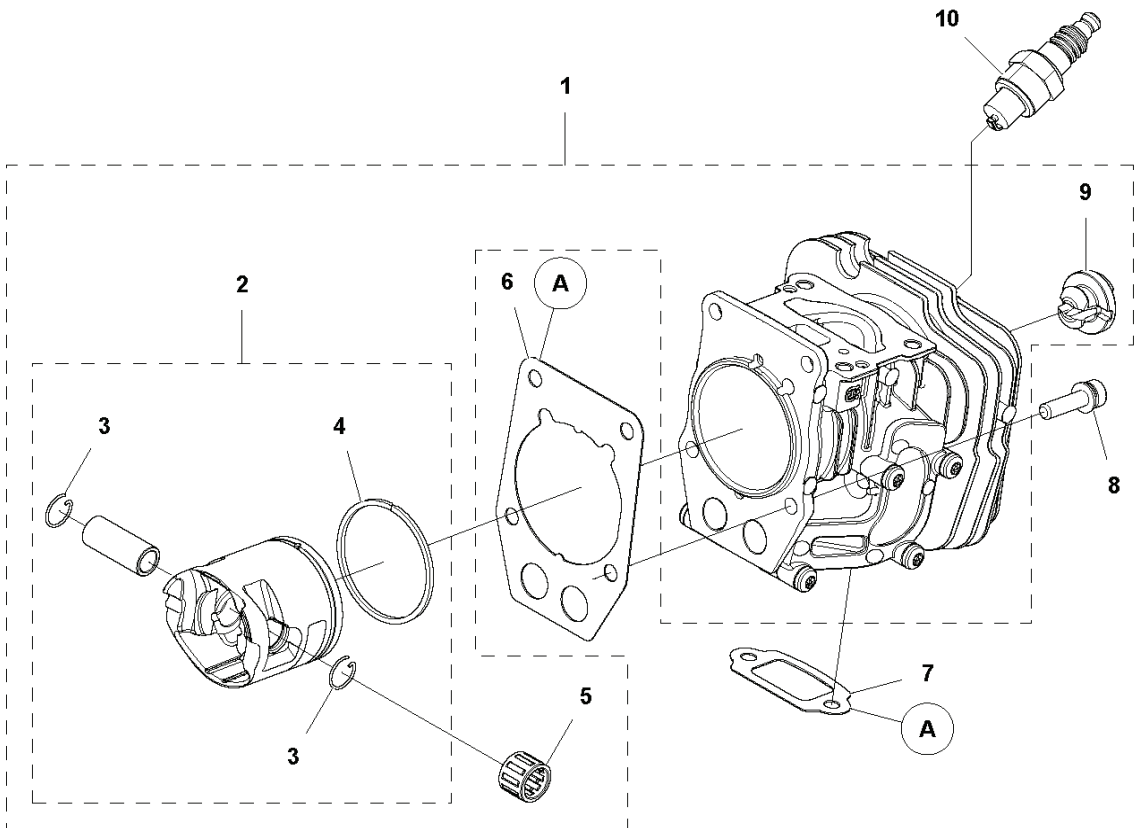

D T540 XP
CYLINDER & PISTON

CHAIN SAWS

PXM_REF	PXM_PARTNO	DESCRIPTION	PXM_REMARK	QTY.
1	586341502	CYLINDER		1
2	586446202	PISTON ASSY		1 1
3	737441000	SNAP RING		2 1,2
4	577960501	PISTON RING		1 1,2
5	503255501	NEEDLE BEARING		1 1
6	505457001	GASKET		1 11
7	505408301	GASKET		1 11
8	577401202	SCREW ITXSCM		4
9	576355902	SUPPORT	s/n from 20141900001-	1 1
9	576355901	SUPPORT	s/n up to -20141899999	1
10	531008615	SPARK PLUG		1
11	576666101	GASKET KIT	A=Set of gaskets	1