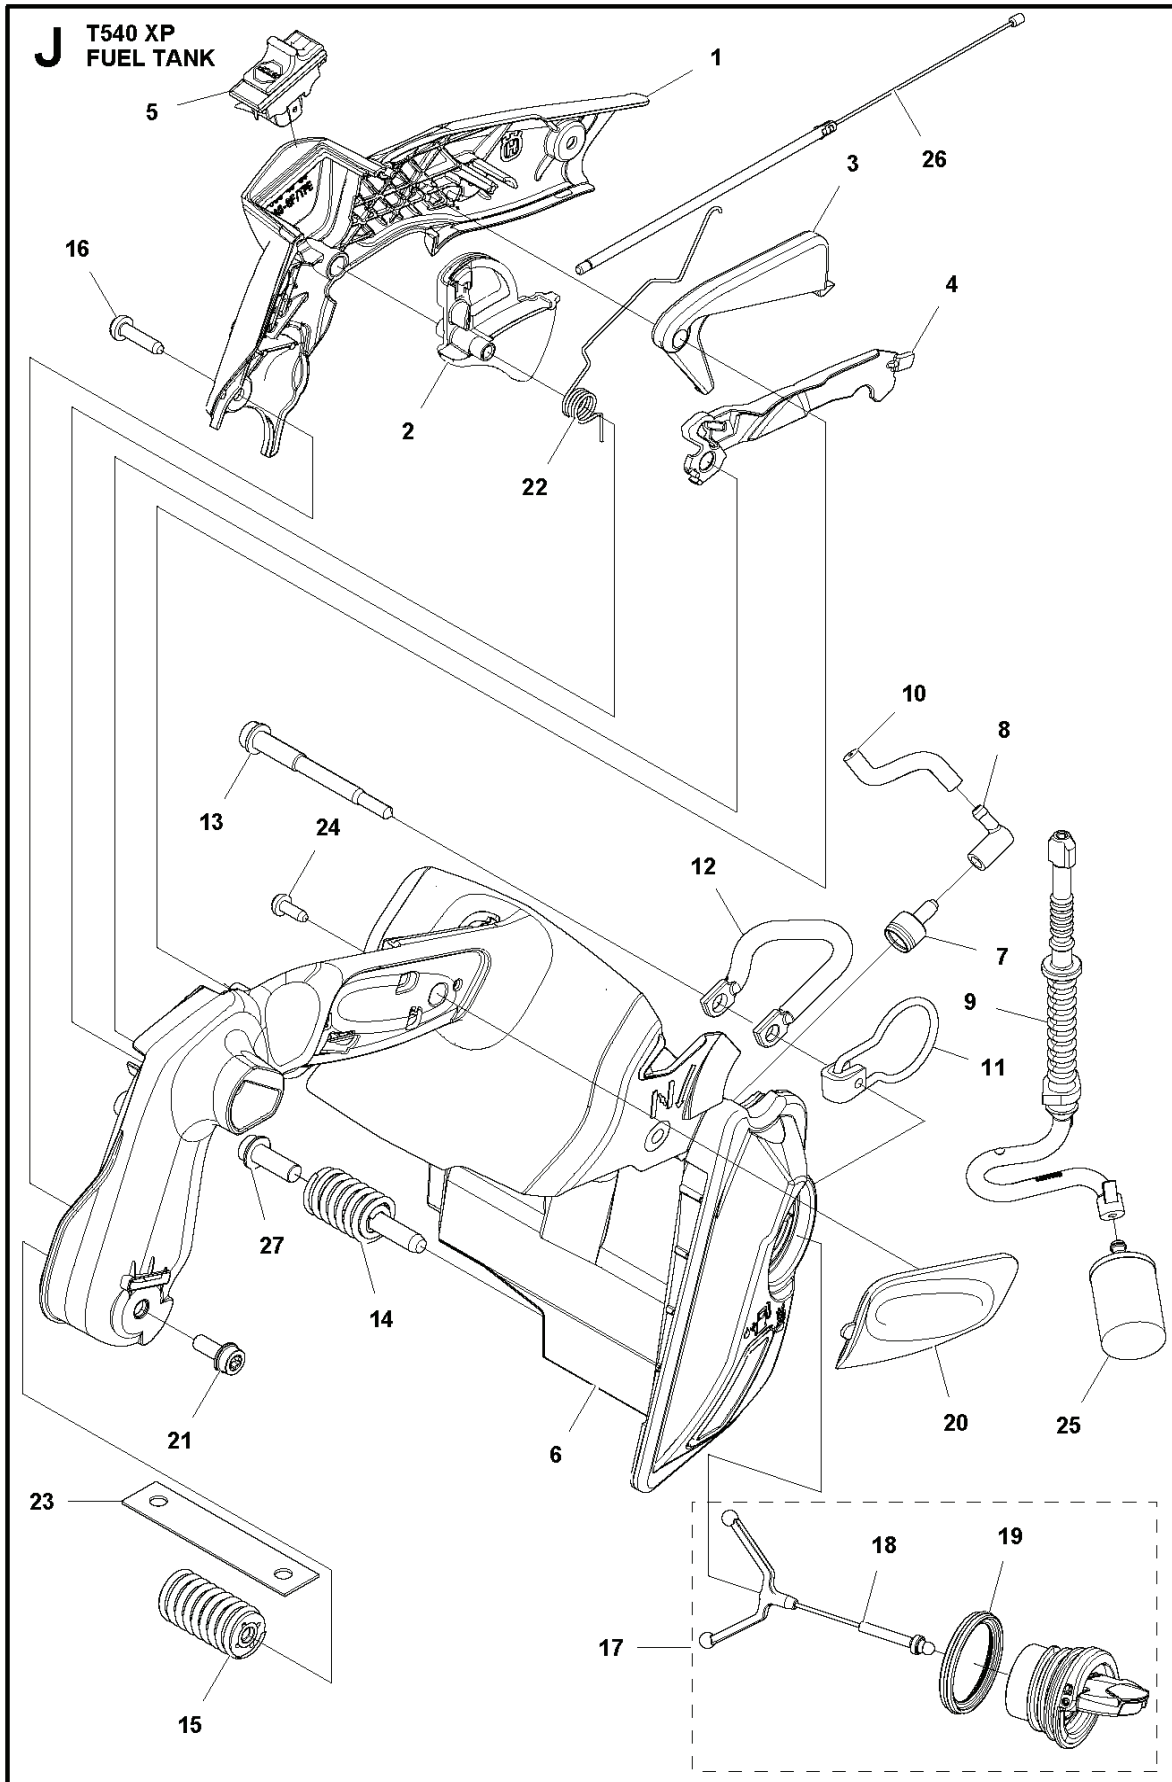

CHAIN SAWS

PXM_REF	PXM_PARTNO	DESCRIPTION	PXM_REMARK	QTY.
1	506499801	LID	Medium	1
1	506499901	LID	Large	1
1	506519801	LID	X-Large	1
2	506495601	THROTTLE CONTROL		1
3	506495701	THROTTLE LOCKOUT		1
4	522620902	CABLE COVER		1 6
5	522798201	STOP SWITCH		1
6	588454301	FUEL TANK		1
7	537359501	TANK VENT ASSY		1
8	503454601	CONNECTION BEND		1
9	523055202	FUEL HOSE		1
10	544324939	FUEL HOSE		1
11	580860002	LOOP		1
12	576381301	LOOP		1
13	522847901	SCREW ITXSCFM		1
14	510071101	ANTIVIBRATION ELEMENT		1
15	510058401	ANTIVIBRATION ELEMENT		1
16	526222002	SCREW CITXPANT		4
17	577878601	TANK CAP ASSY		1
18	503578901	HOLDER		1 17
19	505411001	SEALING		1 17
20	506499701	HANDLE INSERT		1
21	525755105	SCREW ITXSCFM		1
22	506498901	SPRING		1
23	576949601	STRAP		1
24	525887402	SCREW CITXPANT		1
25	503443201	FUEL FILTER		1
26	506495801	THROTTLE CABLE ASSY		1
27	522751901	SCREW ITXSCFM		1