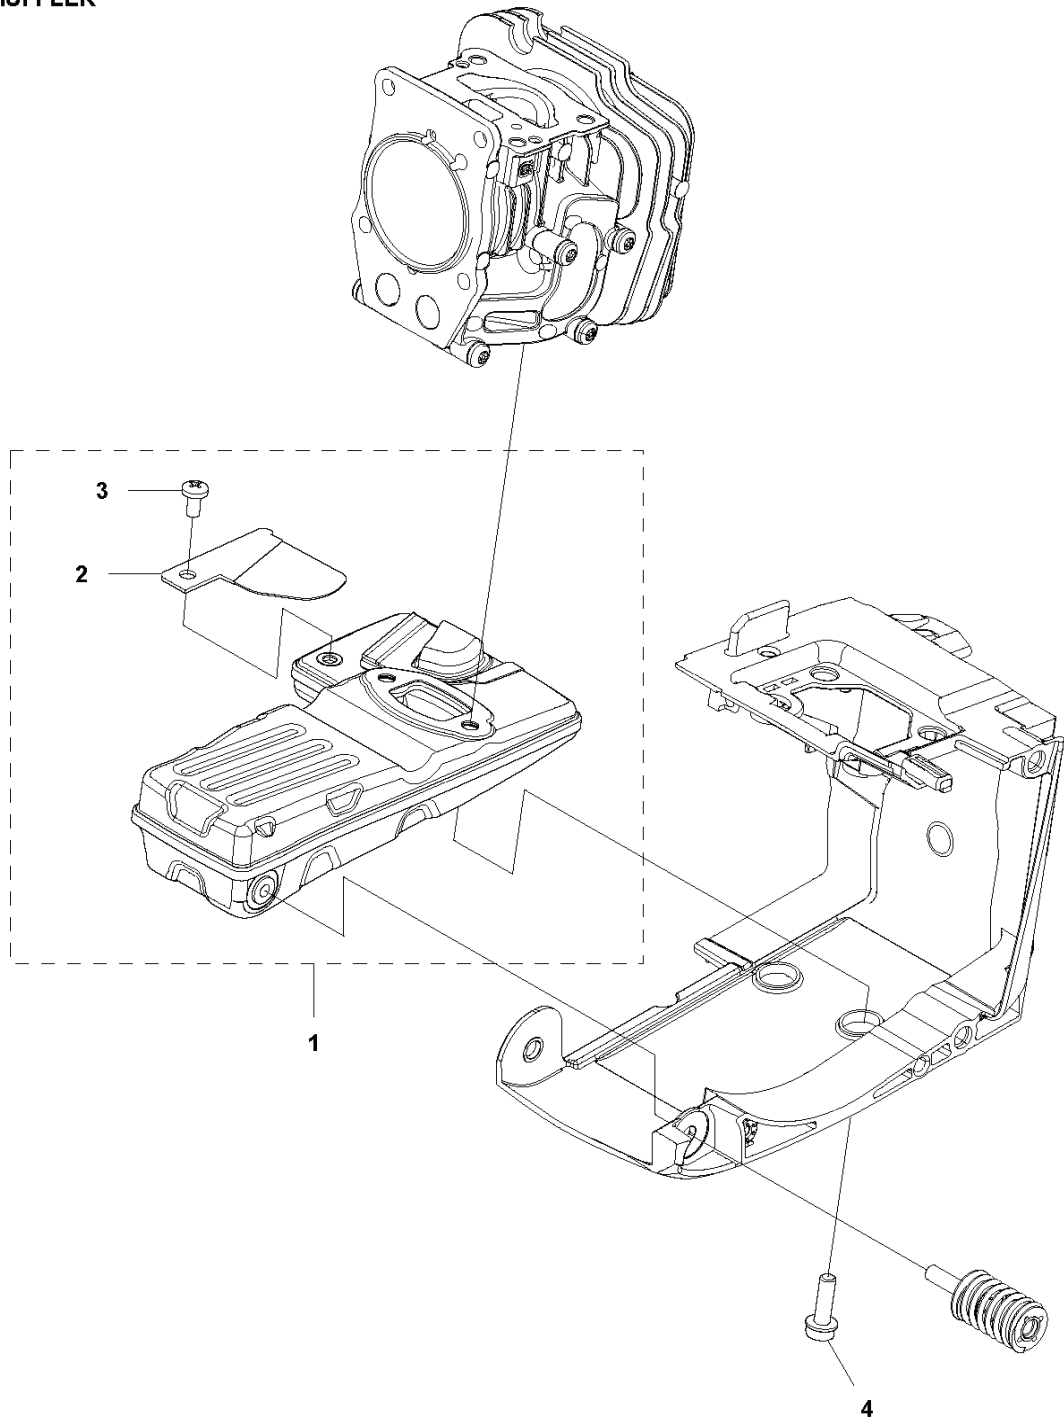

F T540 XP
MUFFLER

CHAIN SAWS

PXM_REF	PXM_PARTNO	DESCRIPTION	PXM_REMARK	QTY.
1	505407901	MUFFLER ASSY		1
2	505408501	SPARK ARRESTER SCREEN		1 1
3	724128759	SCREW CRPANM		1 1
4	525755202	SCREW ITXSCFM		2