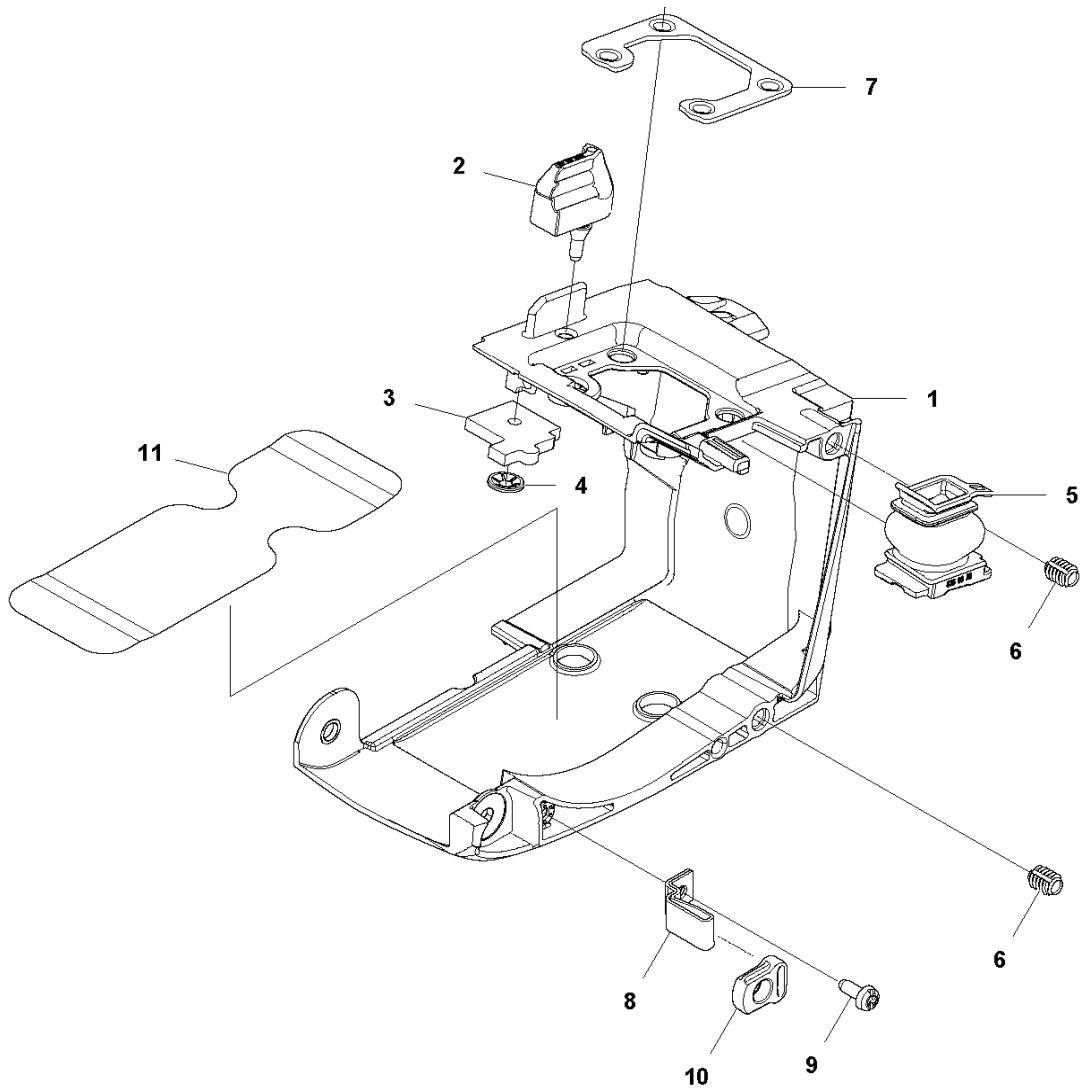

C T540 XP
CYLINDER COVER

CHAIN SAWS

PXM_REF	PXM_PARTNO	DESCRIPTION	PXM_REMARK	QTY.
1	516034602	CYLINDER COVER ASSY		1
2	576884601	SUPPORT		1
3	575550201	SEAL		1
4	735583000	WASHER		1
5	515997301	BELLOWS		1
6	578120301	THREAD INSERT		2
7	579173101	PLATE		1
8	579733101	STRAP		1
9	526222001	SCREW CITXPANT		1
10	584952901	WEDGE		1
11	586691601	HEAT DEFLECTOR		1