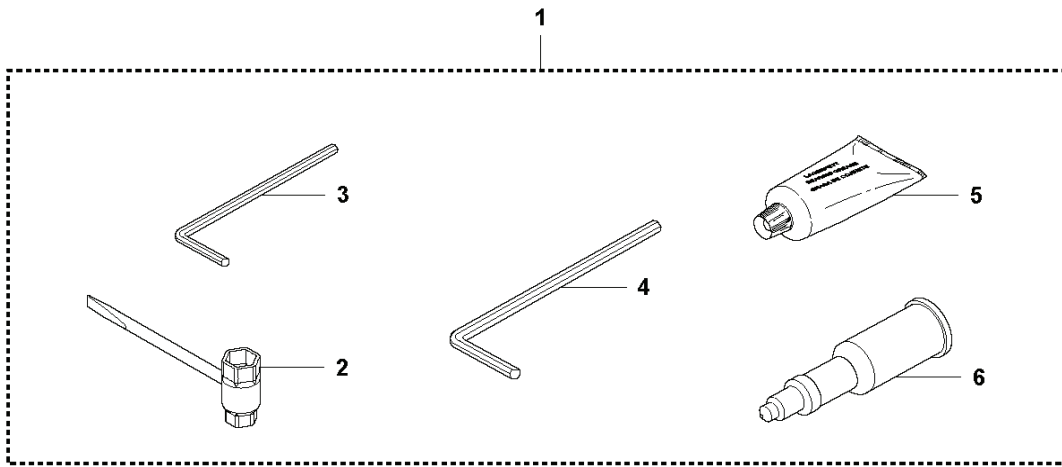

P 550XP
ACCESSORIES