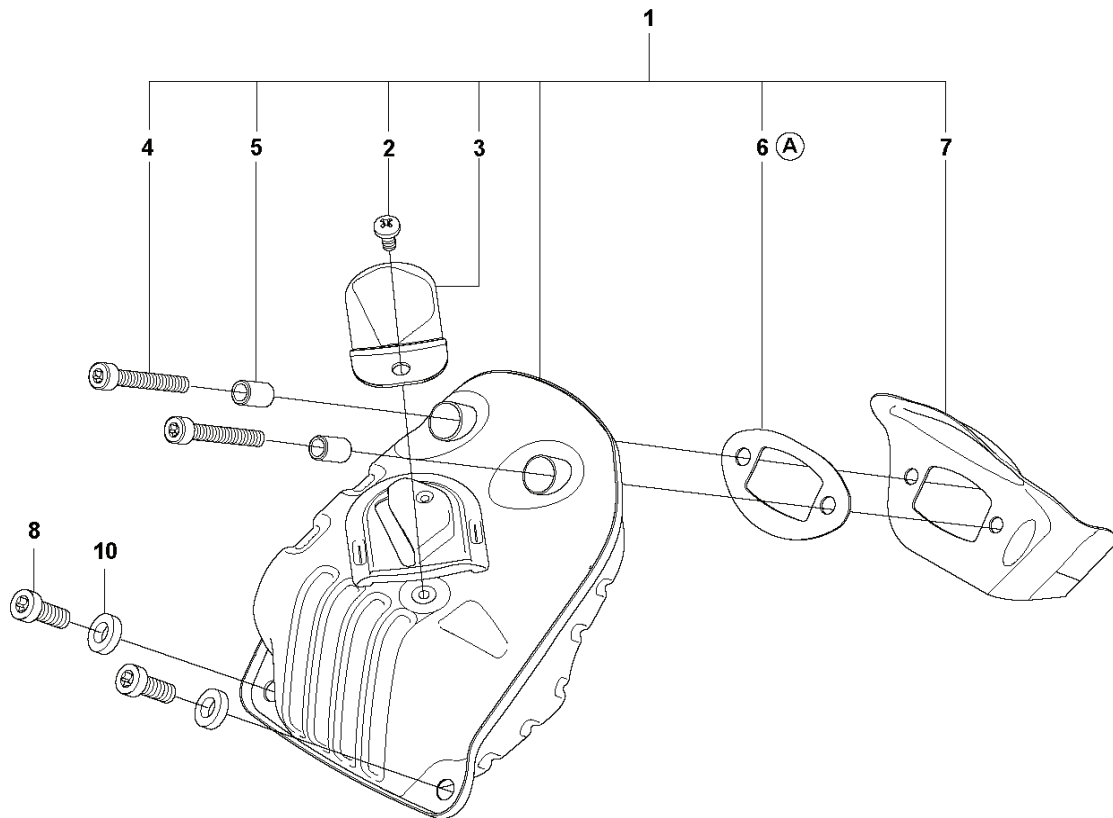

F 550XP
MUFFLER

9
(A) Set of gaskets

CHAIN SAWS

PXM_REF	PXM_PARTNO	DESCRIPTION	PXM_REMARK	QTY.
1	523052604	MUFFLER KIT		1
2	724128759	SCREW CRPANM		1 1
3	576890201	SPARK ARRESTER		1 1
4	525825104	SCREW ITXSCM		2 1
5	577656301	SLEEVE		2 1
6	523052401	GASKET		1 1,9
7	523052501	HEAT DEFLECTOR		1 1
8	525762501	SCREW ITXSCM		2
9	577766604	GASKET KIT	A=Set of gaskets From s/n 20181900170	1
9	577766603	GASKET KIT	A=Set of gaskets - Up to s/n 20181900169	1
10	577902201	WASHER		1