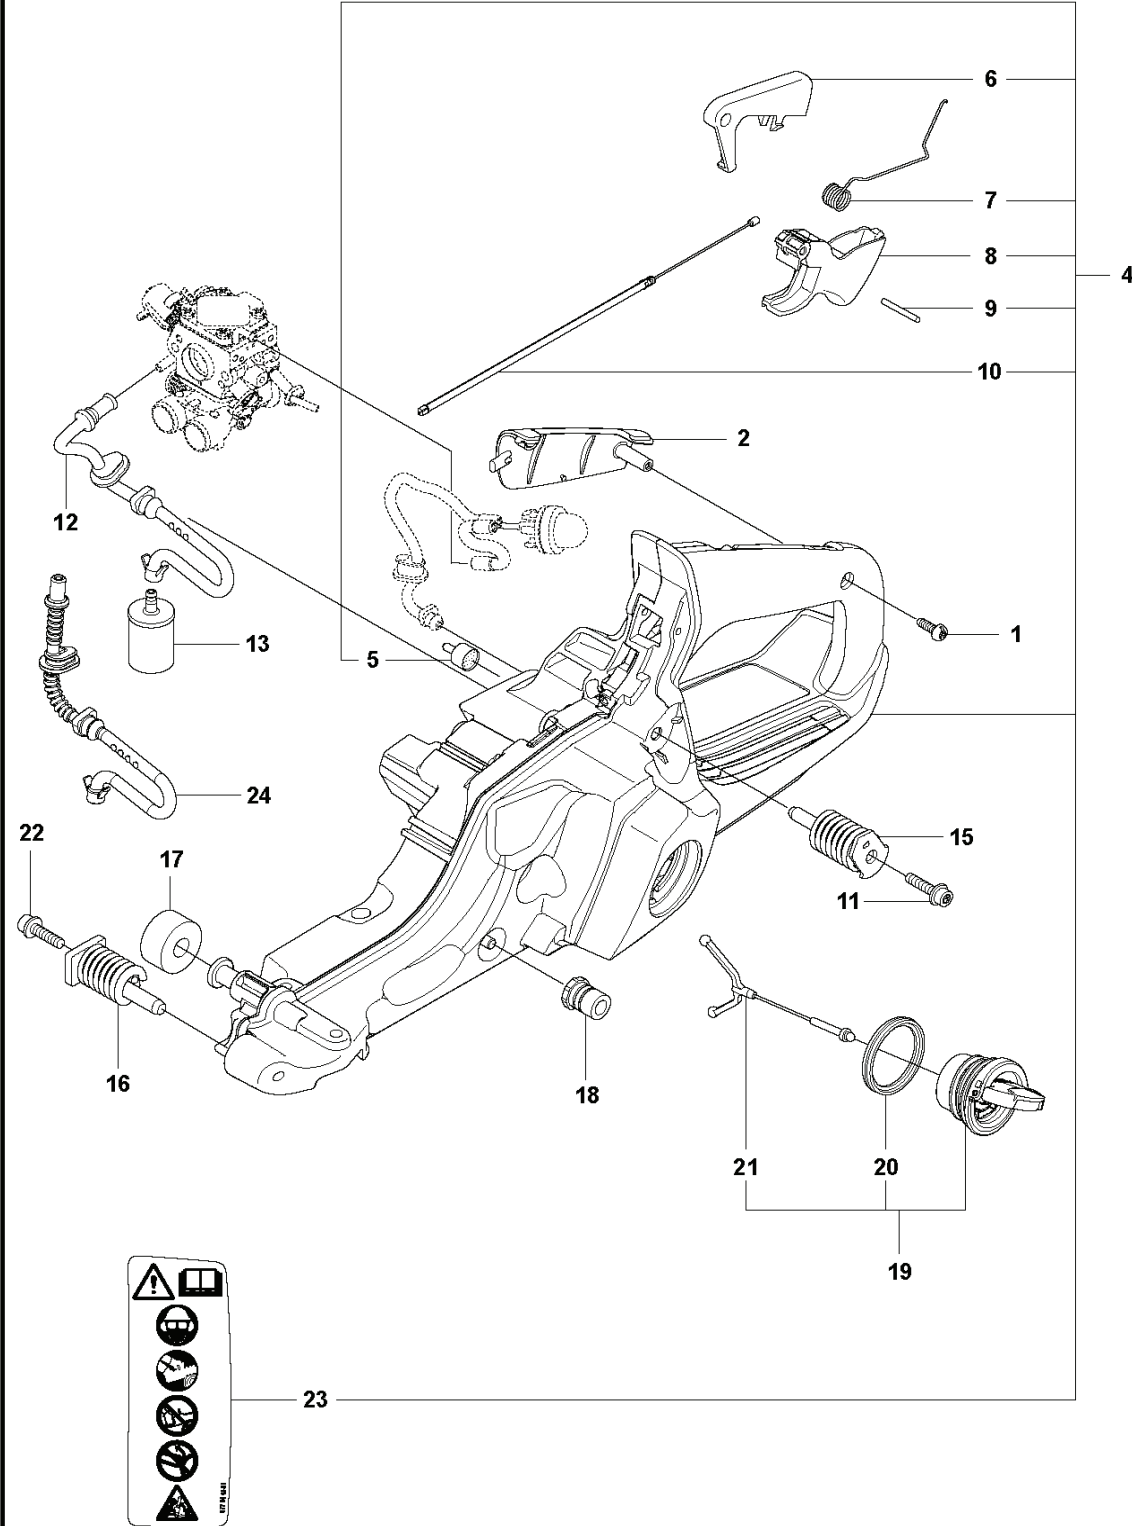

J 550XP
FUEL TANK

CHAIN SAWS

PXM_REF	PXM_PARTNO	DESCRIPTION	PXM_REMARK	QTY.
1	525887401	SCREW CITXPANT		1
2	504106301	HANDLE INSERT		1
4	577790203	FUEL TANK ASSY		1
5	501152901	TANK VENT ASSY		1 4
6	544099801	THROTTLE LOCKOUT		1 4
7	544099901	SPRING		1 4
8	505157701	THROTTLE		1 4
9	720182520	PARALLEL PIN		1 4
10	579482401	THROTTLE CABLE ASSY		1 4
11	525798102	SCREW ITXSCFT		1
12	573993503	FUEL HOSE	Up to AT-7A	1
13	503443201	FUEL FILTER		1
15	578227403	ANTIVIBRATION ELEMENT		1
16	505128702	ANTIVIBRATION ELEMENT		1
17	523085501	DEFLECTION LIMITER		1
18	501007601	SUPPORT		1
19	522620003	TANK CAP ASSY		1
20	589241101	GASKET		1 19
21	503578901	HOLDER		1 19
22	525798103	SCREW ITXSCFT		1
23	577844301	DECAL		1 4
24	577504101	FUEL HOSE	From AT-12	1