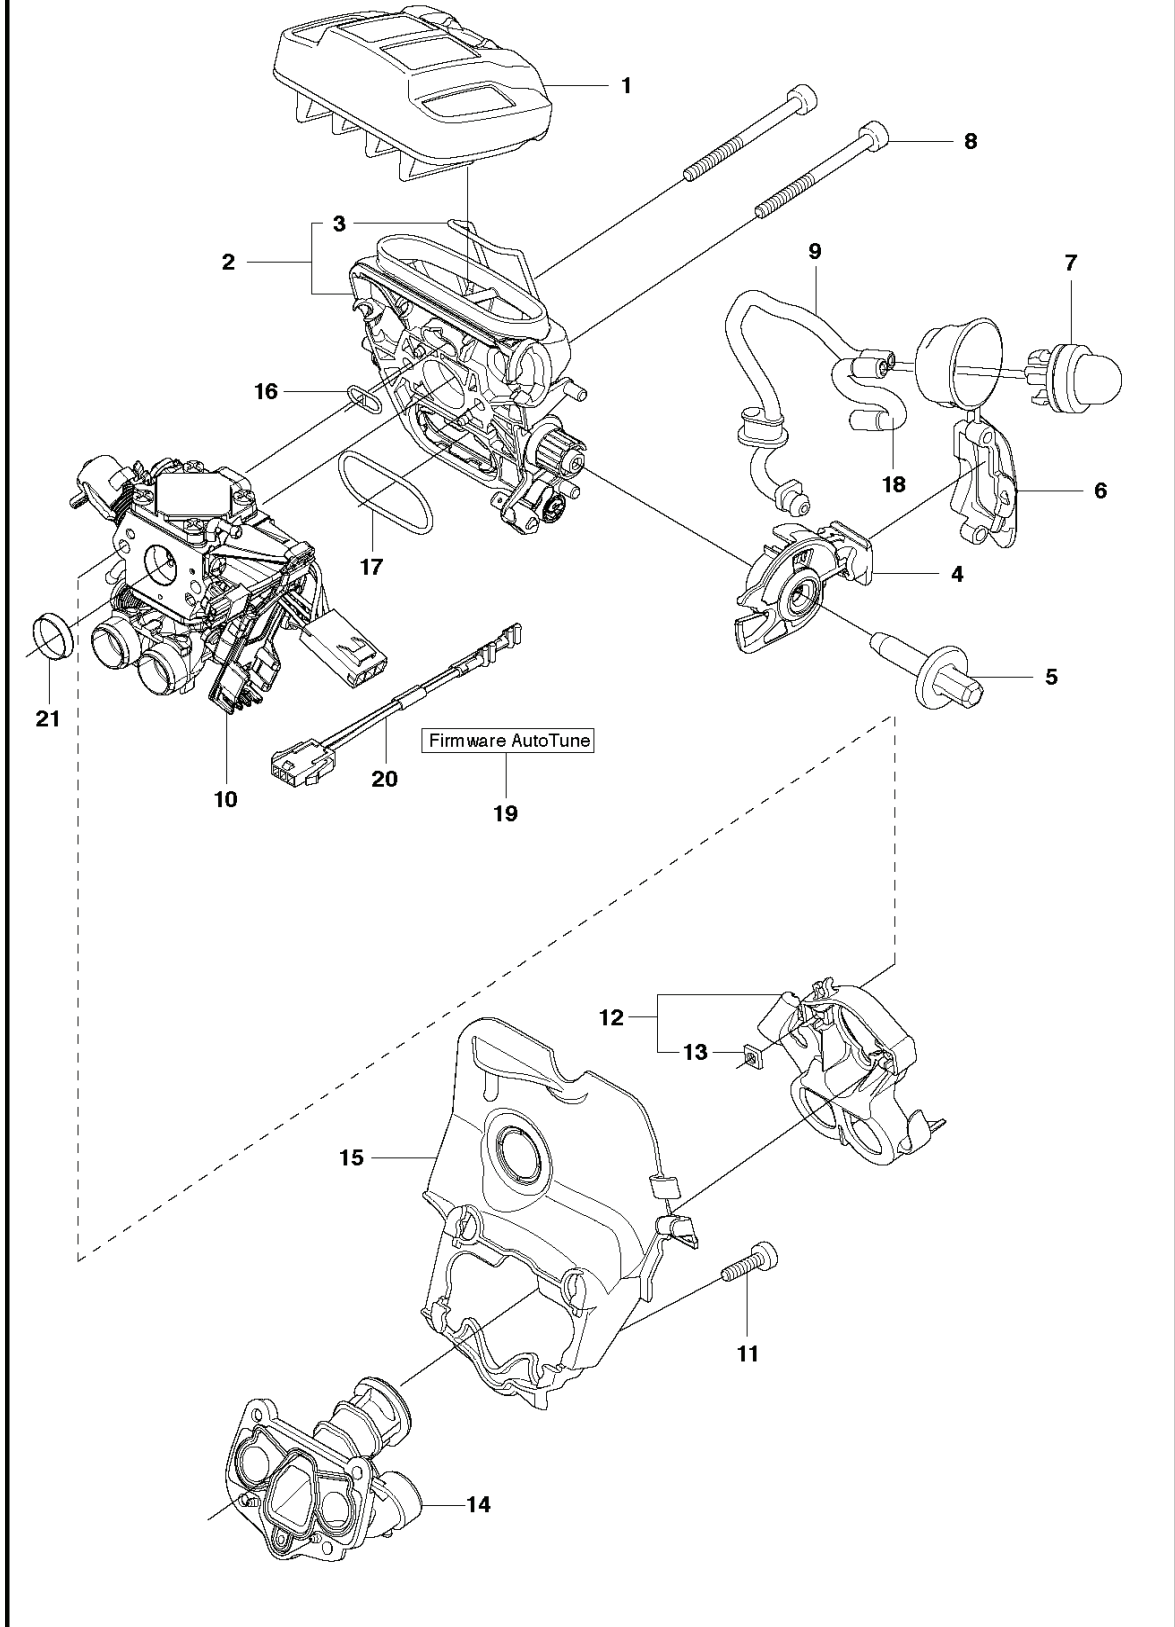

G 550XP
CARBURETOR & AIR FILTER

CHAIN SAWS

PXM_REF	PXM_PARTNO	DESCRIPTION	PXM_REMARK	QTY.	
1	522675404	AIR FILTER ASSY	NYLON 80 µm black	1	
1	522675405	AIR FILTER ASSY	NYLON 44 µm yellow	1	
1	522675407	AIR FILTER ASSY	NYLON 25 µm orange	1	
1	522675406	AIR FILTER ASSY	FELT white	1	
2	574198903	FILTER HOLDER ASSY	XP	1	
2	574198904	FILTER HOLDER ASSY	XPG	1	
3	522907301	SHACKLE		1	2
4	510017202	CHOKE CONTROL ASSY		1	
5	505156201	SCREW		1	
6	525588101	SEALING		1	
7	503936601	PURGE		1	
8	574353503	SCREW ITXSCM		2	
9	589357101	VENTILATING HOSE	Up to s/n 20153900096	1	
9	587645404	VENTILATING HOSE	From s/n 20153900097	1	9
10	587084806	CARBURETTOR KIT	AT-12	1	
11	526818101	SCREW ITXSCM		4	
12	523064002	FLANGE		1	
13	503226503	SQUARE NUT		2	12
14	525500003	INLET PIPE ASSY		1	
15	522951001	INTERMEDIATE WALL		1	
16	525619201	SEALING		1	
17	525619001	SEALING		1	
18	523056801	FUEL HOSE		1	
19	.	TBD	Download from your local supportsite	1	
20	577536401	WIRING ASSY		1	
21	585195001	SUPPORT SLEEVE		1	10