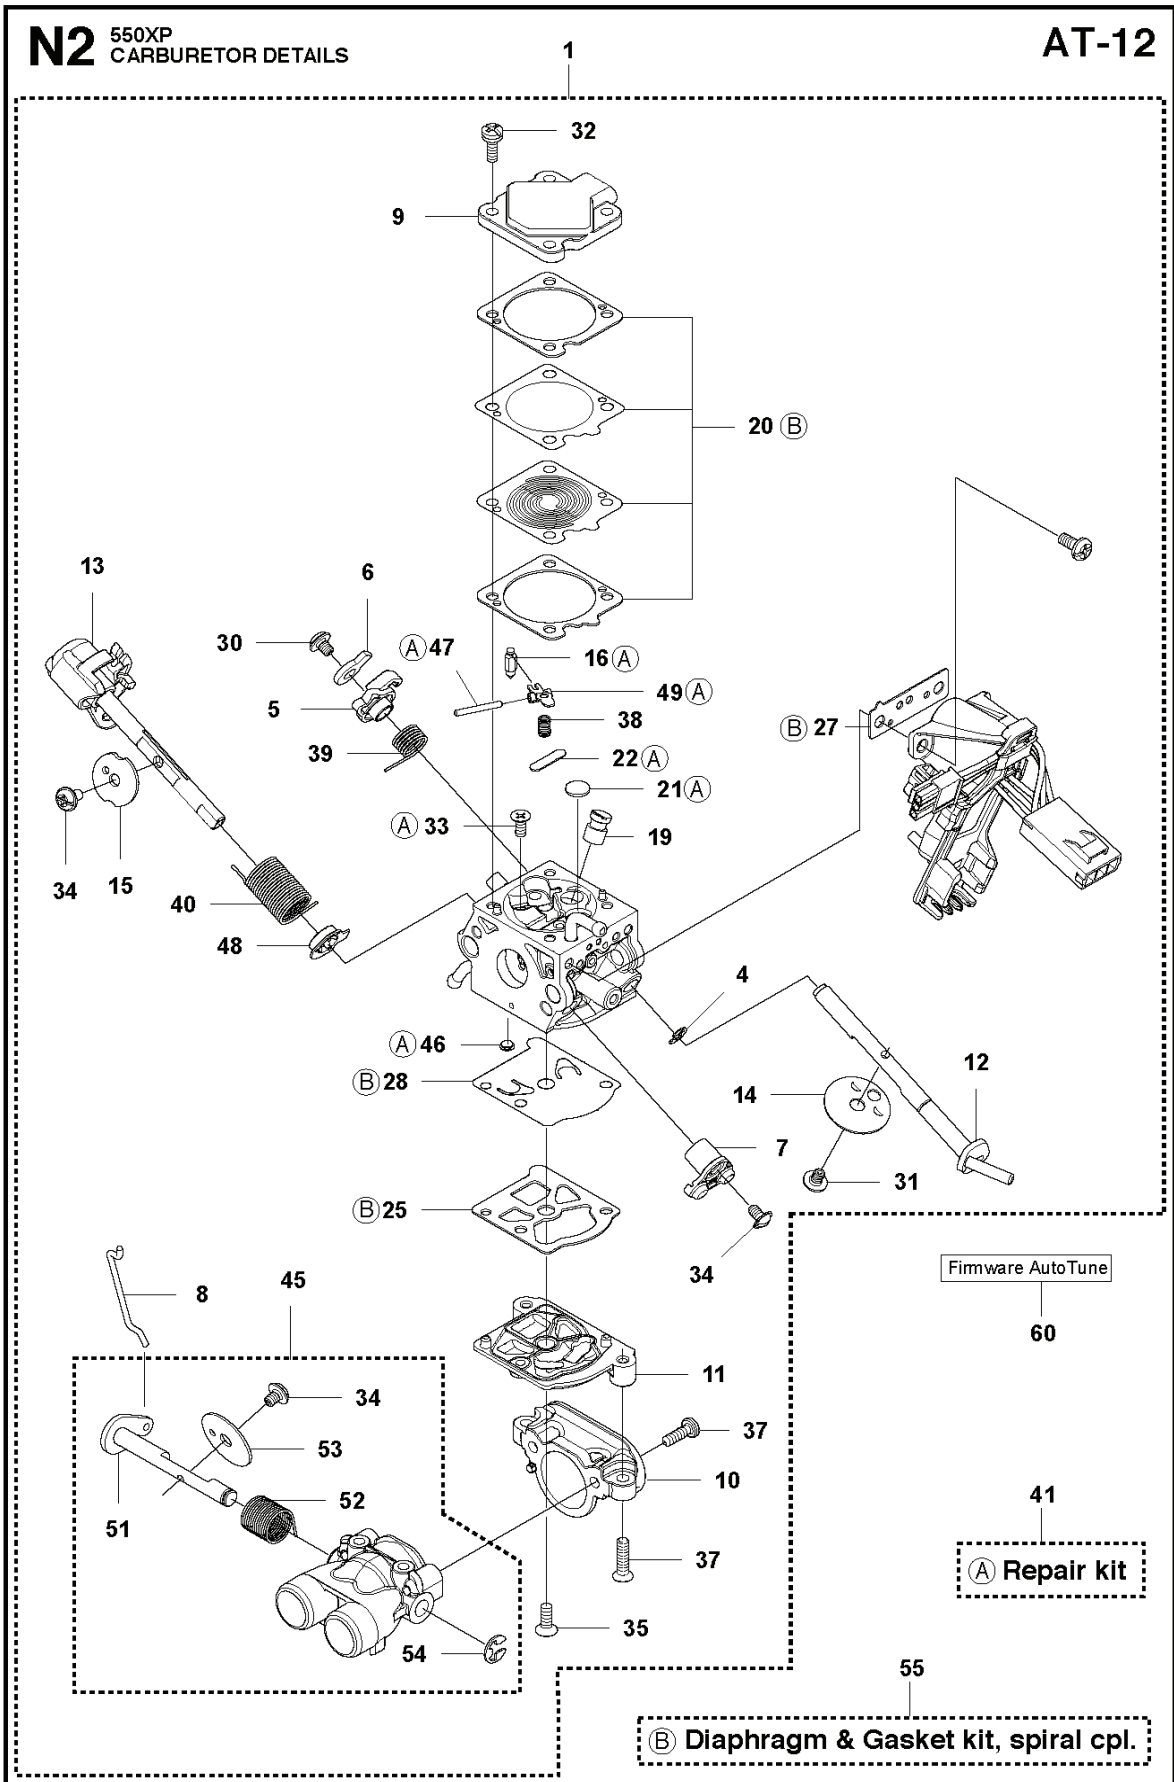

B 550XP
CLUTCH & OIL PUMP

CHAIN SAWS

PXM_REF	PXM_PARTNO	DESCRIPTION	PXM_REMARK	QTY.
1	577518202	CLUTCH ASSY		1
2	537359101	CLUTCH SPRING		2 1
3	575261005	CLUTCH DRUM ASSY	".325"x7"	1
4	501457402	RIM	".325"x7"	1 3
5	503253401	NEEDLE BEARING		1 3
6	505200801	WORM WHEEL		1
7	505199904	OIL PUMP ASSY		1
8	505200201	PUMP PISTON		1 7
9	505200301	CASING		1 7
10	503230060	WASHER		2 7
11	503891601	SPRING		1 7
12	505157001	ADJUSTMENT SCREW		1 7
13	721116430	GROOVED PIN		1 7
14	526818101	SCREW ITXSCM		2
15	505200401	OIL HOSE		1
16	504710003	OIL PLUMMET		1
17	720123300	PARALLEL PIN		2 7
18	503891501	SPRING		1 7
19	505200101	PUMP CYLINDER		1 7
20	503624901	SEALING PLUG		1 7

N1 550XP
CARBURETOR DETAILS

AT-7A

CHAIN SAWS

PXM_REF	PXM_PARTNO	DESCRIPTION	PXM_REMARK	QTY.
4	577262901	RETAINER		1 1
5	574357701	LEVER		1 1
6	576618501	LEVER		1 1
7	577219201	THROTTLE LEVER ASSY		1 1
8	574357901	LINK		1 1
9	574358101	COVER		1 1
10	575794801	INLET		1 1
11	575794701	COVER		1 1
12	574358401	SHAFT ASSY		1 1
13	574358201	SHAFT		1 1
14	574358501	VALVE		1 1
15	574357501	VALVE		1 1
16	503563401	NEEDLE VALVE		1 1
19	576618801	NOZZLE ASSY		1 1
21	504790801	PLUG		1 1
22	502846901	PLUG		1 1
25	504130906	GASKET		1 1
26	574358601	GASKET		1 1
28	577016601	DIAPHRAGM		1 1
29	574358801	DIAPHRAGM ASSY		1 1
30	501468701	SCREW		1 1
31	537003401	SCREW		1 1
32	537003101	SCREW		4 1
33	502847101	SCREW		1 1
34	544111501	SCREW		2 1
35	574359001	SCREW		1 1
37	576618901	SCREW		4 1
38	503562401	SPRING		1 1
39	574359301	SPRING		1 1
40	574359401	SPRING		1 1
41	577666101	REPAIR KIT		1
45	579323101	THROTTLE VALVE ASSY		1 1
46	501666101	SCREEN		1 1
47	505520125	PIN		1 1
48	574359601	BUSHING		1 1
49	502847401	LEVER		1 1
51	574357401	SHAFT ASSY		1 1
52	574357601	SPRING		1 1
53	576619001	VALVE		1 1
54	505316736	RING		1 1
55	576666501	GASKET KIT		1
60	.	TBD	Download from your local supportsite	0