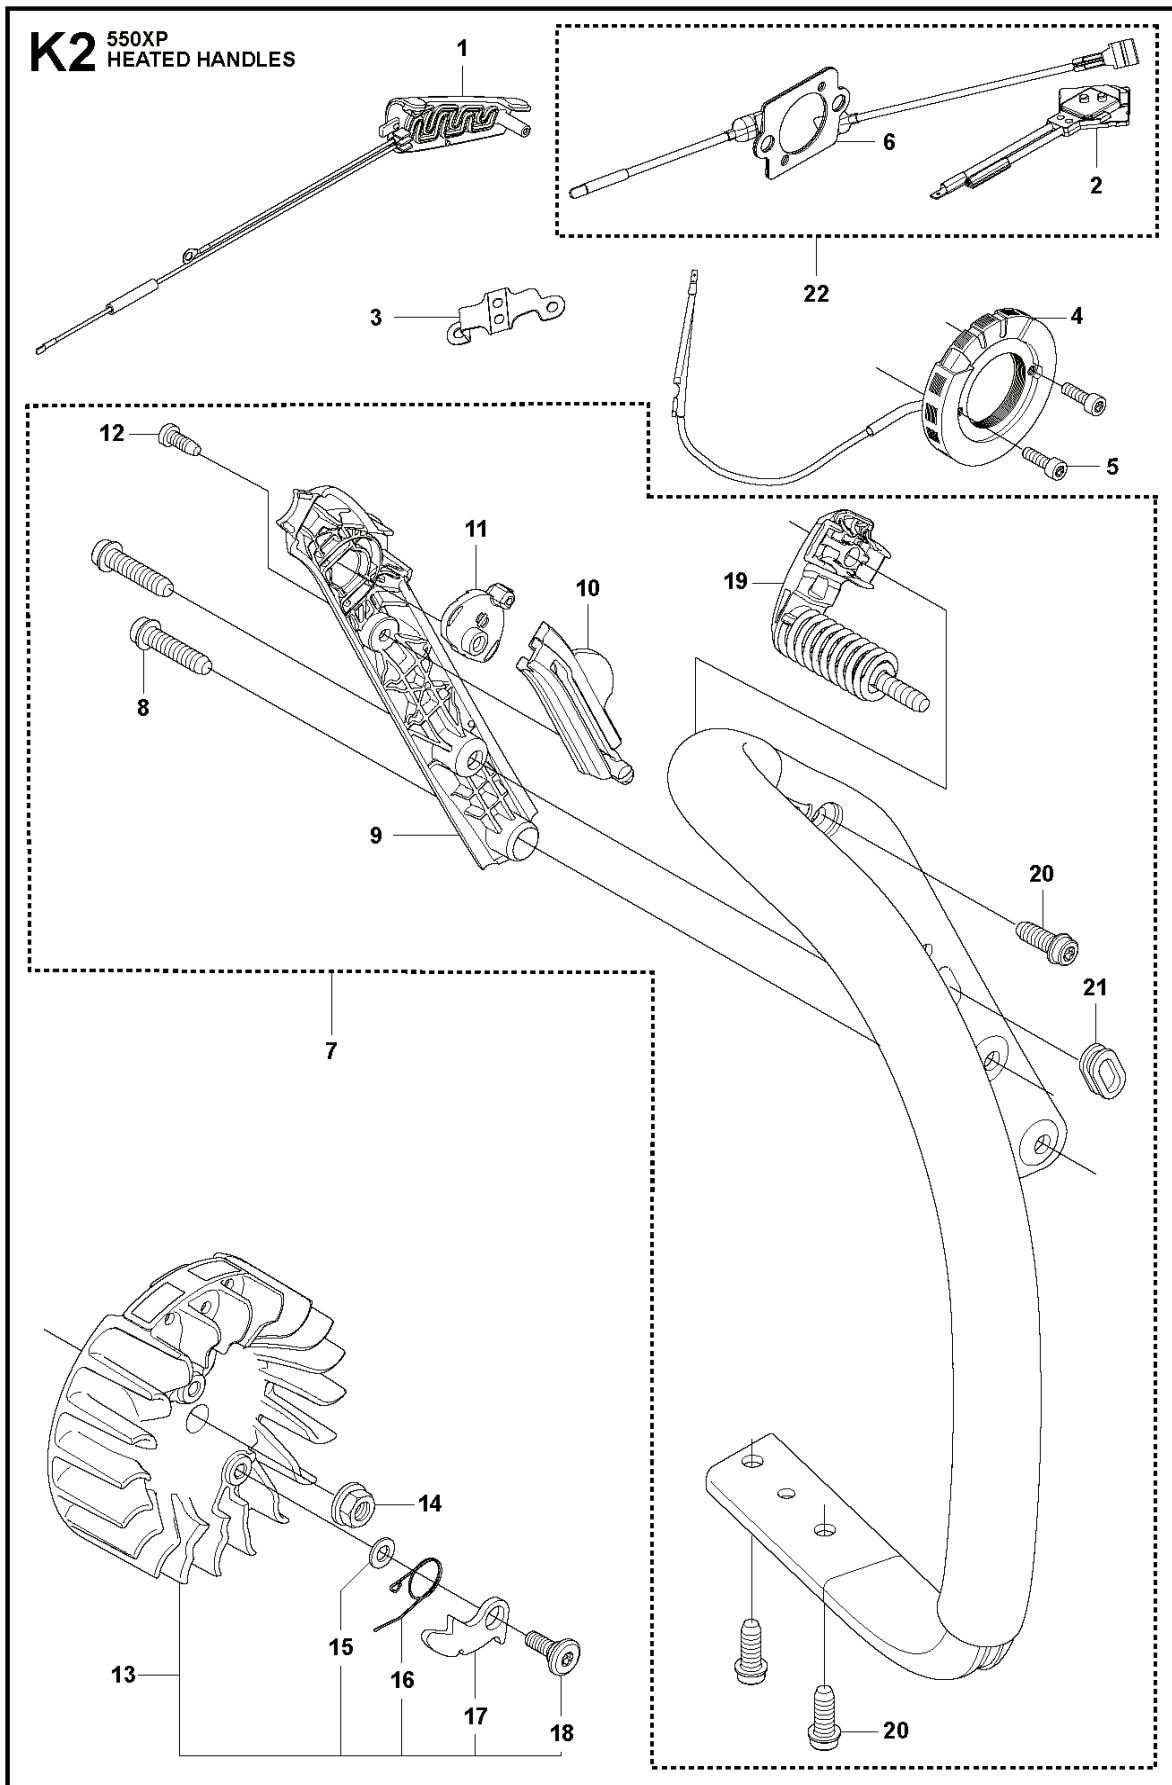

J 550XP
FUEL TANK

CHAIN SAWS

PXM_REF	PXM_PARTNO	DESCRIPTION	PXM_REMARK	QTY.
1	525887401	SCREW CITXPANT		1
2	504106301	HANDLE INSERT		1
4	577790203	FUEL TANK ASSY		1
5	501152901	TANK VENT ASSY		1 4
6	544099801	THROTTLE LOCKOUT		1 4
7	544099901	SPRING		1 4
8	505157701	THROTTLE		1 4
9	720182520	PARALLEL PIN		1 4
10	579482401	THROTTLE CABLE ASSY		1 4
11	525798102	SCREW ITXSCFT		1
12	573993503	FUEL HOSE	Up to AT-7A	1
13	503443201	FUEL FILTER		1
15	578227403	ANTIVIBRATION ELEMENT		1
16	505128702	ANTIVIBRATION ELEMENT		1
17	523085501	DEFLECTION LIMITER		1
18	501007601	SUPPORT		1
19	522620003	TANK CAP ASSY		1
20	589241101	GASKET		1 19
21	503578901	HOLDER		1 19
22	525798103	SCREW ITXSCFT		1
23	577844301	DECAL		1 4
24	577504101	FUEL HOSE	From AT-12	1

B 550XP
CLUTCH & OIL PUMP

CHAIN SAWS

PXM_REF	PXM_PARTNO	DESCRIPTION	PXM_REMARK	QTY.
1	577518202	CLUTCH ASSY		1
2	537359101	CLUTCH SPRING		2 1
3	575261005	CLUTCH DRUM ASSY	".325"x7"	1
4	501457402	RIM	".325"x7"	1 3
5	503253401	NEEDLE BEARING		1 3
6	505200801	WORM WHEEL		1
7	505199904	OIL PUMP ASSY		1
8	505200201	PUMP PISTON		1 7
9	505200301	CASING		1 7
10	503230060	WASHER		2 7
11	503891601	SPRING		1 7
12	505157001	ADJUSTMENT SCREW		1 7
13	721116430	GROOVED PIN		1 7
14	526818101	SCREW ITXSCM		2
15	505200401	OIL HOSE		1
16	504710003	OIL PLUMMET		1
17	720123300	PARALLEL PIN		2 7
18	503891501	SPRING		1 7
19	505200101	PUMP CYLINDER		1 7
20	503624901	SEALING PLUG		1 7