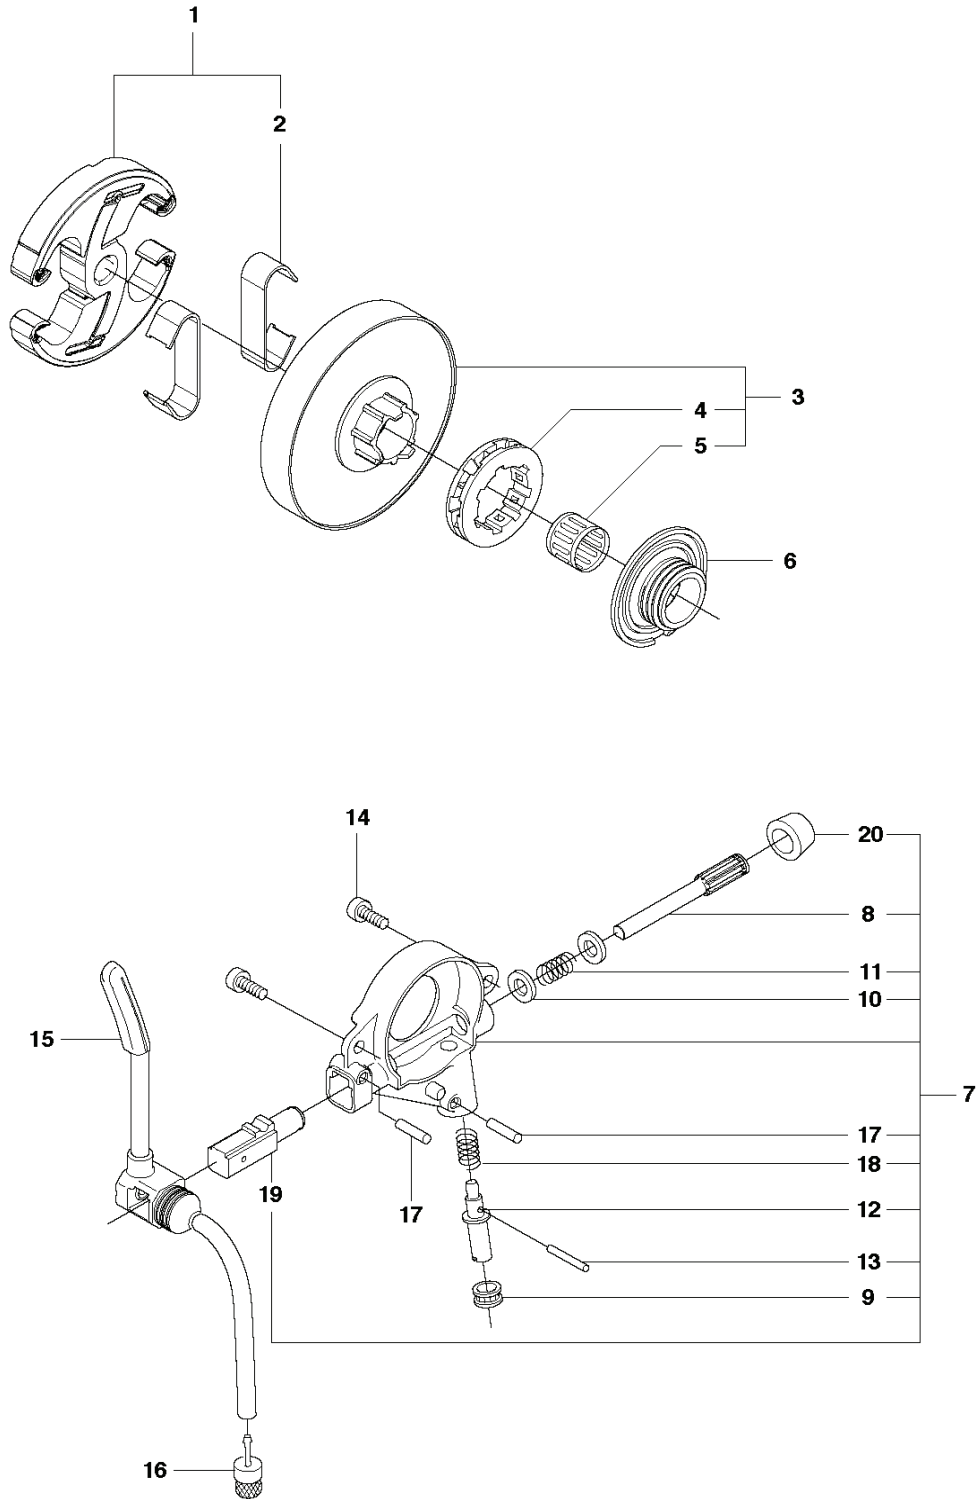

J 550XP
FUEL TANK

CHAIN SAWS

PXM_REF	PXM_PARTNO	DESCRIPTION	PXM_REMARK	QTY.
1	525887401	SCREW CITXPANT		1
2	504106301	HANDLE INSERT		1
4	577790203	FUEL TANK ASSY		1
5	501152901	TANK VENT ASSY		1 4
6	544099801	THROTTLE LOCKOUT		1 4
7	544099901	SPRING		1 4
8	505157701	THROTTLE		1 4
9	720182520	PARALLEL PIN		1 4
10	579482401	THROTTLE CABLE ASSY		1 4
11	525798102	SCREW ITXSCFT		1
12	573993503	FUEL HOSE	Up to AT-7A	1
13	503443201	FUEL FILTER		1
15	578227403	ANTIVIBRATION ELEMENT		1
16	505128702	ANTIVIBRATION ELEMENT		1
17	523085501	DEFLECTION LIMITER		1
18	501007601	SUPPORT		1
19	522620003	TANK CAP ASSY		1
20	589241101	GASKET		1 19
21	503578901	HOLDER		1 19
22	525798103	SCREW ITXSCFT		1
23	577844301	DECAL		1 4
24	577504101	FUEL HOSE	From AT-12	1

B 550XP
CLUTCH & OIL PUMP

CHAIN SAWS

PXM_REF	PXM_PARTNO	DESCRIPTION	PXM_REMARK	QTY.
1	577518202	CLUTCH ASSY		1
2	537359101	CLUTCH SPRING		2 1
3	575261005	CLUTCH DRUM ASSY	".325"x7"	1
4	501457402	RIM	".325"x7"	1 3
5	503253401	NEEDLE BEARING		1 3
6	505200801	WORM WHEEL		1
7	505199904	OIL PUMP ASSY		1
8	505200201	PUMP PISTON		1 7
9	505200301	CASING		1 7
10	503230060	WASHER		2 7
11	503891601	SPRING		1 7
12	505157001	ADJUSTMENT SCREW		1 7
13	721116430	GROOVED PIN		1 7
14	526818101	SCREW ITXSCM		2
15	505200401	OIL HOSE		1
16	504710003	OIL PLUMMET		1
17	720123300	PARALLEL PIN		2 7
18	503891501	SPRING		1 7
19	505200101	PUMP CYLINDER		1 7
20	503624901	SEALING PLUG		1 7