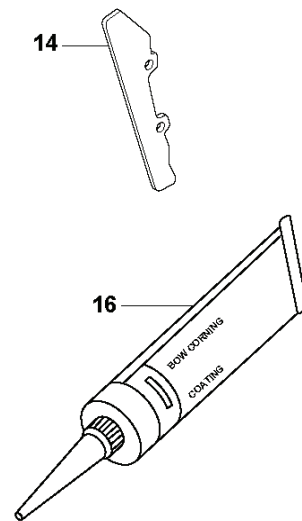

WINTER KIT 550XP