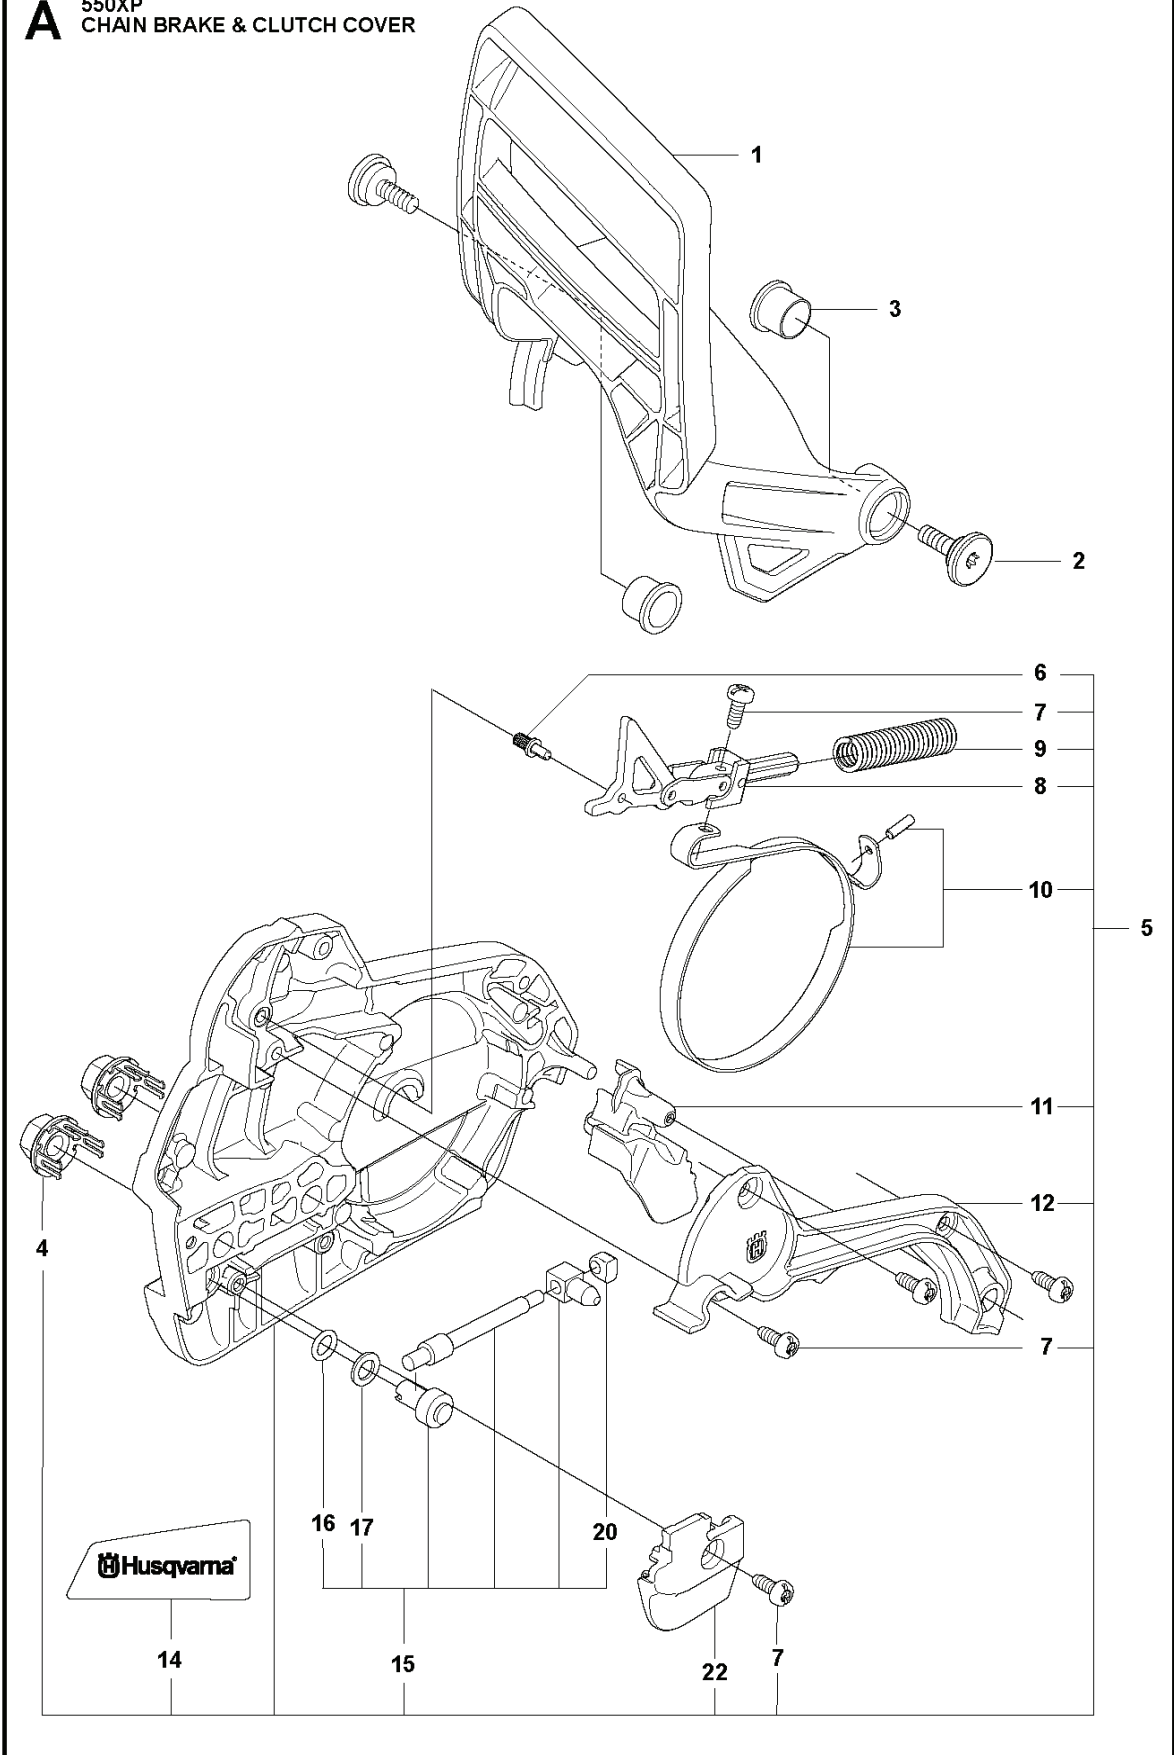

A 550XP
CHAIN BRAKE & CLUTCH COVER

CHAIN SAWS

PXM_REF	PXM_PARTNO	DESCRIPTION	PXM_REMARK	QTY.
1	522677501	HAND GUARD		1
2	526834501	SCREW		2
3	577780201	BUSHING		2
4	505197301	NUT		2
5	505199005	CLUTCH COVER ASSY		1
6	503751801	PIN		1 5
7	526221801	SCREW CITXPANT		5 5
8	505199301	KNEE JOINT ASSY		1 5
9	503908301	BRAKE SPRING		1 5
10	505199502	BRAKE BAND ASSY		1 5
11	505201601	GUARD		1 5
12	505199701	COVER		1 5
14	523058001	LABEL		1 5
15	575260403	CHAIN TENSIONER KIT		1 5
16	740480702	O-RING		1 15,5
17	503230063	WASHER		1 15,5
20	537017401	BEARING SLEEVE		1 15,5
22	505199801	CHAIN GUIDE		1 5