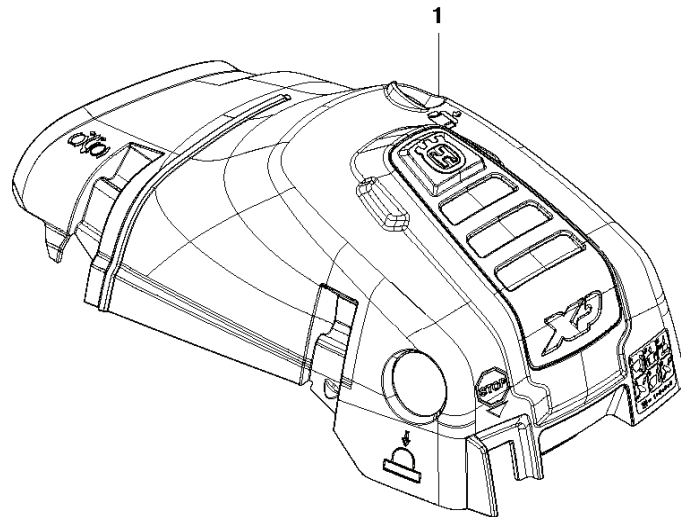

C 550XP
CYLINDER COVER

CHAIN SAWS

PXM_REF	PXM_PARTNO	DESCRIPTION	PXM_REMARK	QTY.
1	587248603	CYLINDER COVER ASSY		1
2	587149501	LABEL		1 1