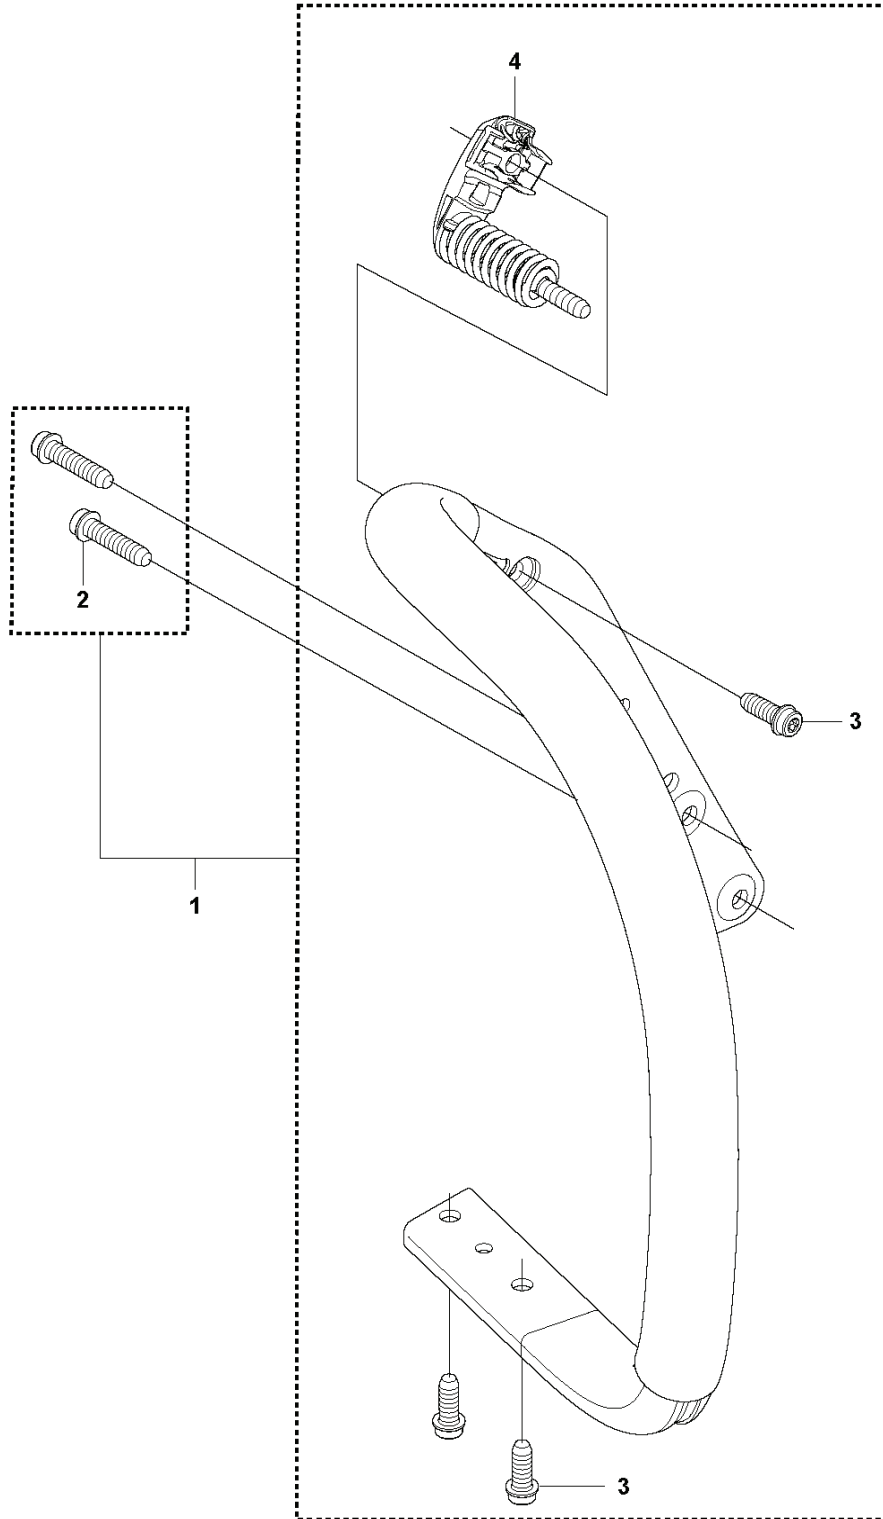

K1 550XP
HANDLES

CHAIN SAWS

PXM_REF	PXM_PARTNO	DESCRIPTION	PXM_REMARK	QTY.	
1	577798203	FRONT HANDLE		1	
2	525798103	SCREW ITXSCFT		2	1
3	525798101	SCREW ITXSCFT		4	1
4	522951507	ANTIVIBRATION ELEMENT		1	1