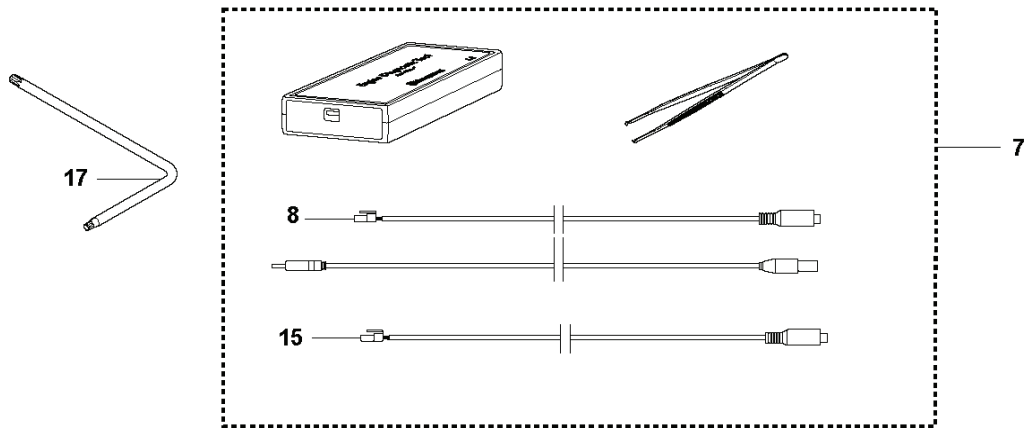

P 550XP
ACCESSORIES