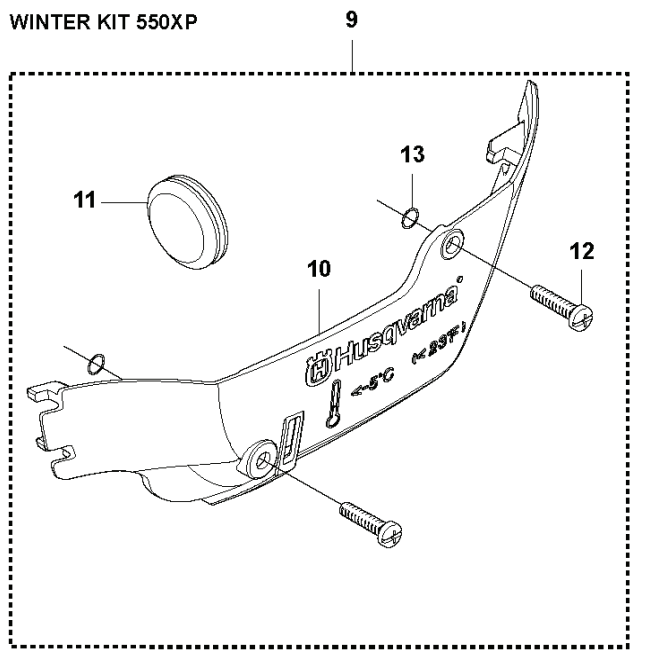

WINTER KIT 550XP