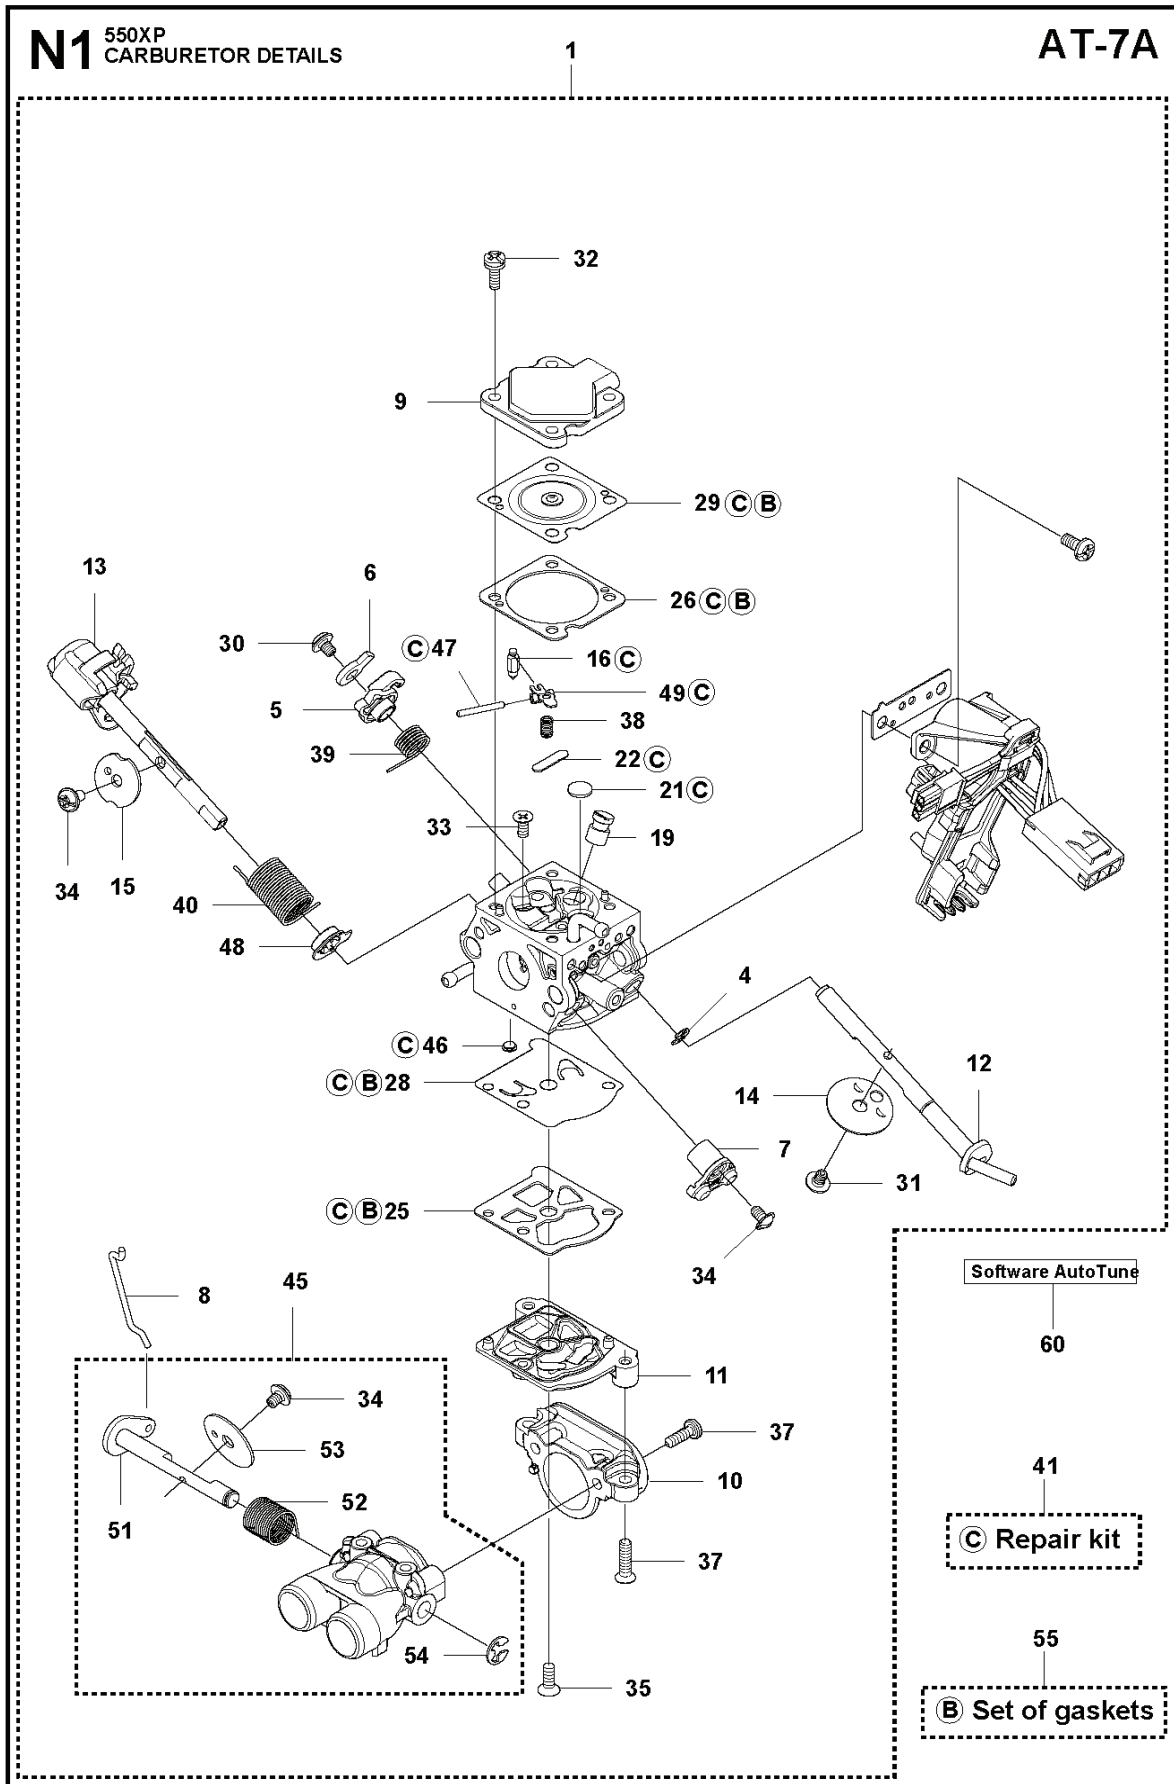

B 550XP
CLUTCH & OIL PUMP

CHAIN SAWS

PXM_REF	PXM_PARTNO	DESCRIPTION	PXM_REMARK	QTY.
1	577518202	CLUTCH ASSY		1
2	537359101	CLUTCH SPRING		2 1
3	575261005	CLUTCH DRUM ASSY	".325"x7"	1
4	501457402	RIM	".325"x7"	1 3
5	503253401	NEEDLE BEARING		1 3
6	505200801	WORM WHEEL		1
7	505199904	OIL PUMP ASSY		1
8	505200201	PUMP PISTON		1 7
9	505200301	CASING		1 7
10	503230060	WASHER		2 7
11	503891601	SPRING		1 7
12	505157001	ADJUSTMENT SCREW		1 7
13	721116430	GROOVED PIN		1 7
14	526818101	SCREW ITXSCM		2
15	505200401	OIL HOSE		1
16	504710003	OIL PLUMMET		1
17	720123300	PARALLEL PIN		2 7
18	503891501	SPRING		1 7
19	505200101	PUMP CYLINDER		1 7
20	503624901	SEALING PLUG		1 7

N1 550XP
CARBURETOR DETAILS

AT-7A

CHAIN SAWS

PXM_REF	PXM_PARTNO	DESCRIPTION	PXM_REMARK	QTY.
4	577262901	RETAINER		1 1
5	574357701	LEVER		1 1
6	576618501	LEVER		1 1
7	577219201	THROTTLE LEVER ASSY		1 1
8	574357901	LINK		1 1
9	574358101	COVER		1 1
10	575794801	INLET		1 1
11	575794701	COVER		1 1
12	574358401	SHAFT ASSY		1 1
13	574358201	SHAFT		1 1
14	574358501	VALVE		1 1
15	574357501	VALVE		1 1
16	503563401	NEEDLE VALVE		1 1
19	576618801	NOZZLE ASSY		1 1
21	504790801	PLUG		1 1
22	502846901	PLUG		1 1
25	504130906	GASKET		1 1
26	574358601	GASKET		1 1
28	577016601	DIAPHRAGM		1 1
29	574358801	DIAPHRAGM ASSY		1 1
30	501468701	SCREW		1 1
31	537003401	SCREW		1 1
32	537003101	SCREW		4 1
33	502847101	SCREW		1 1
34	544111501	SCREW		2 1
35	574359001	SCREW		1 1
37	576618901	SCREW		4 1
38	503562401	SPRING		1 1
39	574359301	SPRING		1 1
40	574359401	SPRING		1 1
41	577666101	REPAIR KIT		1
45	579323101	THROTTLE VALVE ASSY		1 1
46	501666101	SCREEN		1 1
47	505520125	PIN		1 1
48	574359601	BUSHING		1 1
49	502847401	LEVER		1 1
51	574357401	SHAFT ASSY		1 1
52	574357601	SPRING		1 1
53	576619001	VALVE		1 1
54	505316736	RING		1 1
55	576666501	GASKET KIT		1
60	.	TBD	Download from your local supportsite	0