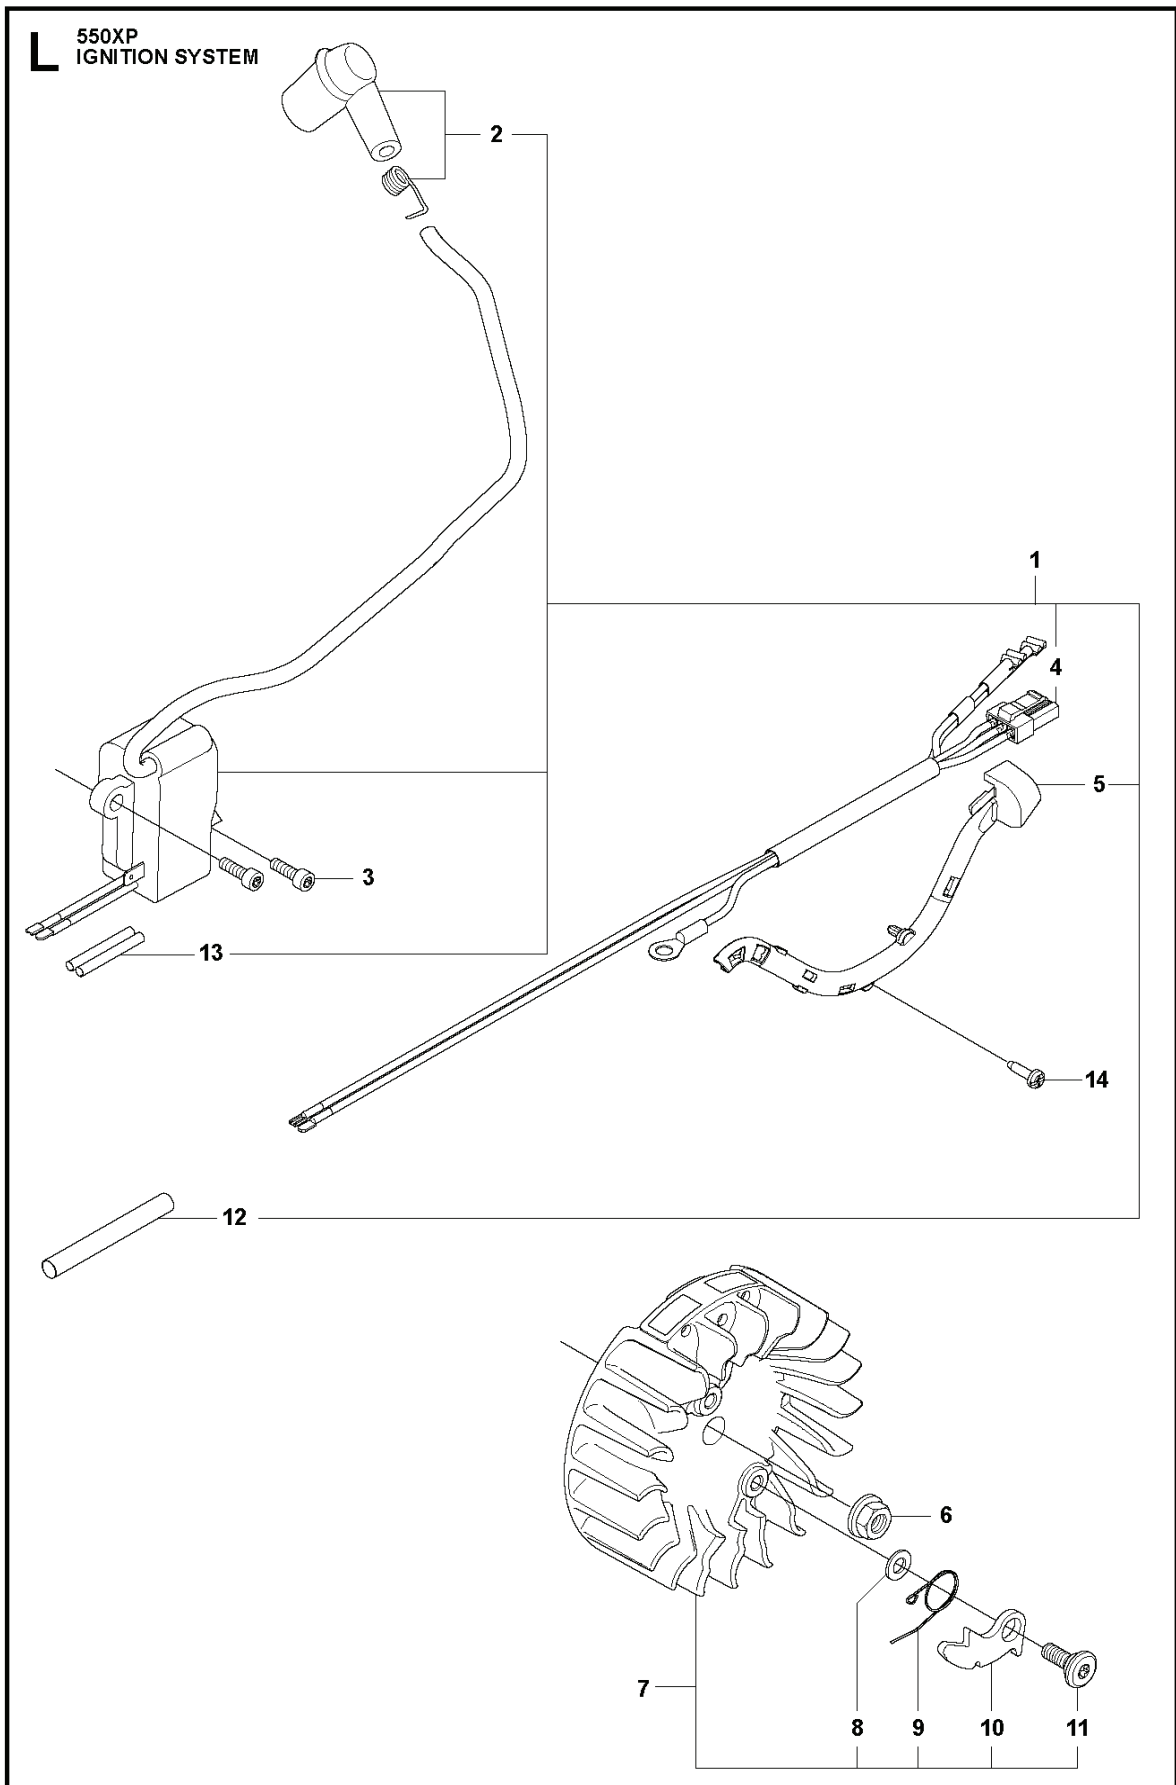

B 550XP
CLUTCH & OIL PUMP

CHAIN SAWS

PXM_REF	PXM_PARTNO	DESCRIPTION	PXM_REMARK	QTY.
1	577518202	CLUTCH ASSY		1
2	537359101	CLUTCH SPRING		2 1
3	575261005	CLUTCH DRUM ASSY	".325"x7"	1
4	501457402	RIM	".325"x7"	1 3
5	503253401	NEEDLE BEARING		1 3
6	505200801	WORM WHEEL		1
7	505199904	OIL PUMP ASSY		1
8	505200201	PUMP PISTON		1 7
9	505200301	CASING		1 7
10	503230060	WASHER		2 7
11	503891601	SPRING		1 7
12	505157001	ADJUSTMENT SCREW		1 7
13	721116430	GROOVED PIN		1 7
14	526818101	SCREW ITXSCM		2
15	505200401	OIL HOSE		1
16	504710003	OIL PLUMMET		1
17	720123300	PARALLEL PIN		2 7
18	503891501	SPRING		1 7
19	505200101	PUMP CYLINDER		1 7
20	503624901	SEALING PLUG		1 7

CHAIN SAWS

PXM_REF	PXM_PARTNO	DESCRIPTION	PXM_REMARK	QTY.
1	522741902	HANDLE INSERT		1
2	578864601	THERMOSTAT ASSY		1 22
3	537210801	RETAINER		1
4	522611402	GENERATOR STATOR		1
5	526818102	SCREW ITXSCM		2
6	588168602	FOIL ELEMENT		1 22
7	577798204	FRONT HANDLE		1
8	525798103	SCREW ITXSCFT		2 7
9	523348503	COVER		1 7
10	523348401	CONTACT PLATE		1 7
11	537252501	CONTACT PLATE		1 7
12	525887401	SCREW CITXPANT		1 7
13	522937804	FLYWHEEL ASSY		1
14	503220401	NUT		1
15	503230042	WASHER		2 13
16	501673501	SPRING		2 13
17	501673201	PAWL		2 13
18	506006901	SCREW		2 13
19	522951507	ANTIVIBRATION ELEMENT		1 7
20	525798101	SCREW ITXSCFT		4 7
21	537088301	GROMMET		1 7
22	582829601	THERMOSTAT ASSY	Up to s/n 20164200001	1