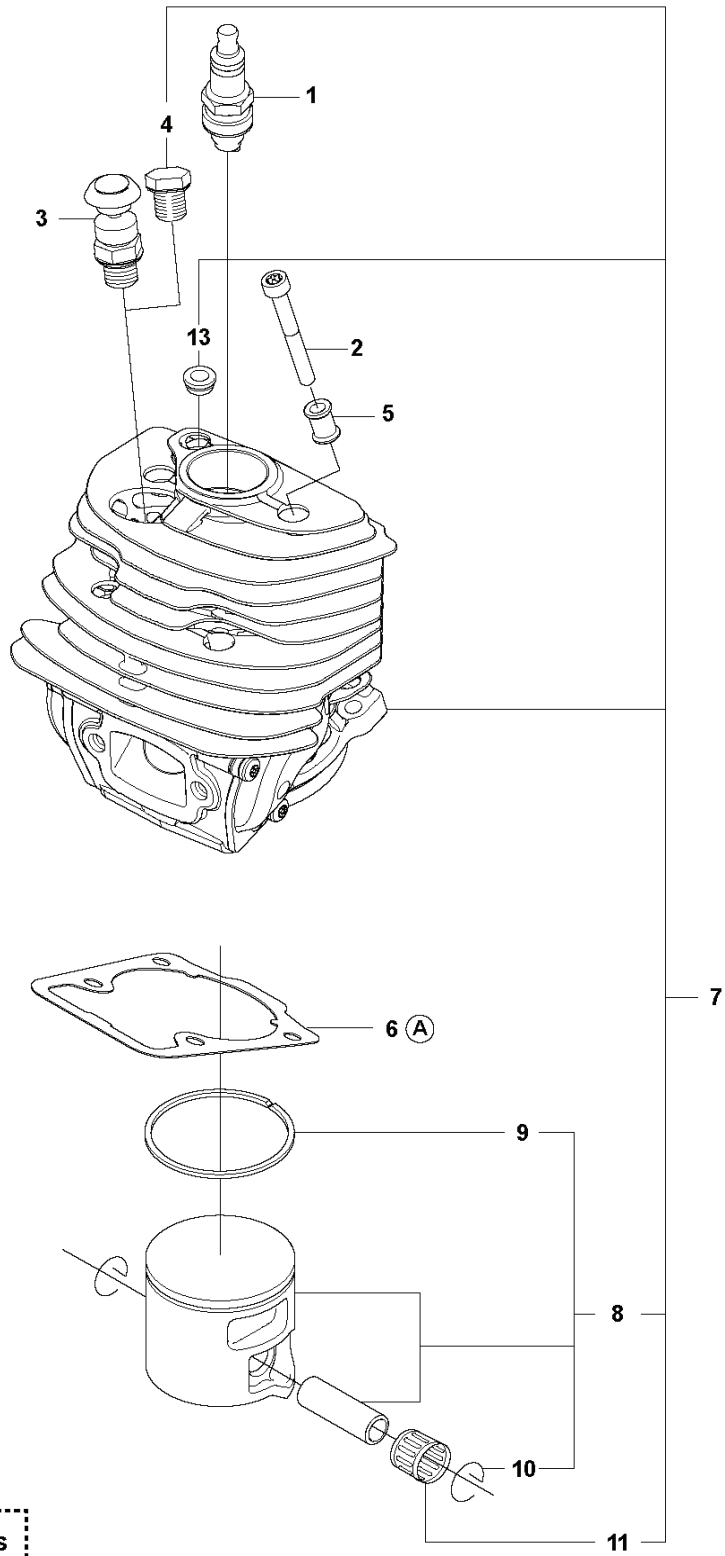

CHAIN SAWS

PXM_REF	PXM_PARTNO	DESCRIPTION	PXM_REMARK	QTY.
1	525403201	CARBURETTOR		1
2	525755202	SCREW ITXSCFM		4
3	503869301	SUPPORT		2
4	581559201	BELLOWS		1
5	577834713	CRANKCASE ASSY		1
6	522742801	CHAIN GUIDE PLATE		1
7	575793501	SCREW ITXPANM		2
8	537403501	FILTER		1 5
9	530026119	CHECK VALVE		1 5
10	537210701	SPRING GUIDE		1
11	503436501	POSITION SPRING		1
12	505201201	CATCH		1
13	503751801	PIN		1 5
14	501270801	GUIDE BUSHING		2 5
15	505217301	BAR BOLT		2 5
16	525824401	SCREW ITXSCM		2 5
17	575841104	SCREW ITXSCM		6
19	578400501	SPIKE		1
20	537377902	CHAIN CATCHER		1
21	525798103	SCREW ITXSCFT		1
22	505125801	DEFLECTION LIMITER		1
23	503894703	SNAP LOCKING		3
24	588059201	AIR NOZZLE		1
25	526818101	SCREW ITXSCM		1
26	577878603	TANK CAP ASSY		1
27	589241301	GASKET		1 26
28	503578901	HOLDER		1 26
29	525391201	RADIAL SEAL		1 5
30	525887401	SCREW CITXPANT		1
31	577766603	GASKET KIT	A=Set of gaskets - Up to s/n 20181900169	1
31	577766604	GASKET KIT	A=Set of gaskets From s/n 20181900170	1
32	577887201	ENCLOSED KIT		1
33	526221801	SCREW CITXPANT		1

C 550XP
CYLINDER COVER

CHAIN SAWS

PXM_REF	PXM_PARTNO	DESCRIPTION	PXM_REMARK	QTY.
1	587248603	CYLINDER COVER ASSY		1
2	587149501	LABEL		1 1

D 550XP
CYLINDER PISTON

12
Ⓐ Set of gaskets

CHAIN SAWS

PXM_REF	PXM_PARTNO	DESCRIPTION	PXM_REMARK	QTY.
1	574519601	SPARK PLUG		1
2	582392701	SCREW		4
3	575276901	DECOMPRESSION VALVE		1
4	503552201	PLUG		1
5	576717602	SLEEVE		4
6	525315801	GASKET		1 12
7	577764707	CYLINDER ASSY		1
8	577047008	PISTON ASSY		1 7
9	577958301	PISTON RING		1 8.7
10	737441000	SNAP RING		2 8.7
11	503256302	NEEDLE BEARING		1 7
12	577766603	GASKET KIT	A=Set of gaskets - Up to s/n 20181900169	1
12	577766604	GASKET KIT	A=Set of gaskets From s/n 20181900170	1
13	520291101	BUSHING		0 7