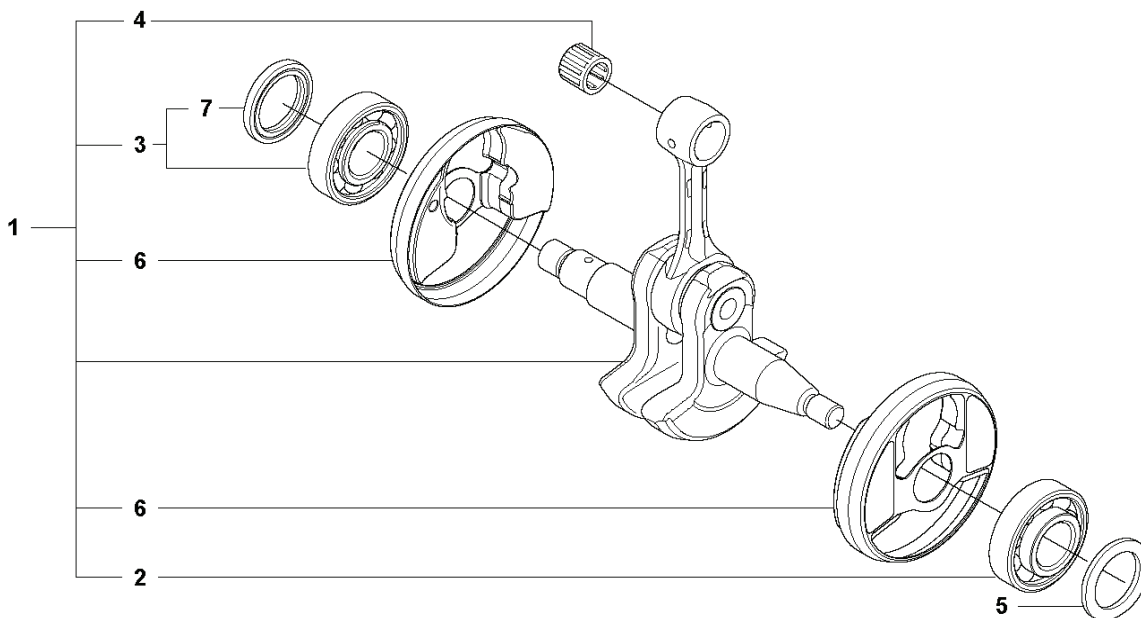

E 550XP
CRANKSHAFT

CHAIN SAWS

PXM_REF	PXM_PARTNO	DESCRIPTION	PXM_REMARK	QTY.
1	577767309	CRANKSHAFT ASSY		1
2	505133504	BALL BEARING		1 1
3	525434204	BALL BEARING		1 1
4	503256302	NEEDLE BEARING		1 1
5	525391201	RADIAL SEAL		1
6	522737701	CUP		2 1
7	505416101	RADIAL SEAL		1 1.3