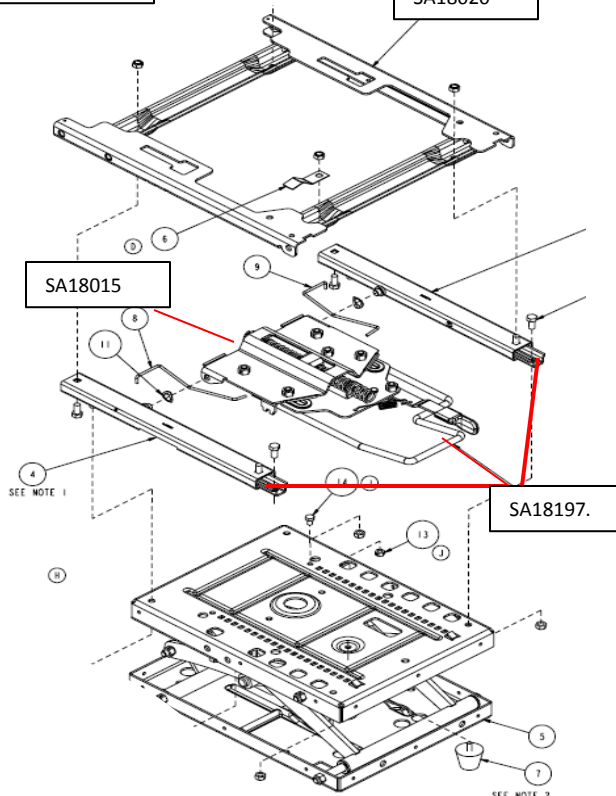

SA18015

SA18197.

SEE NOTE 1

SEE NOTE 2

SA23511