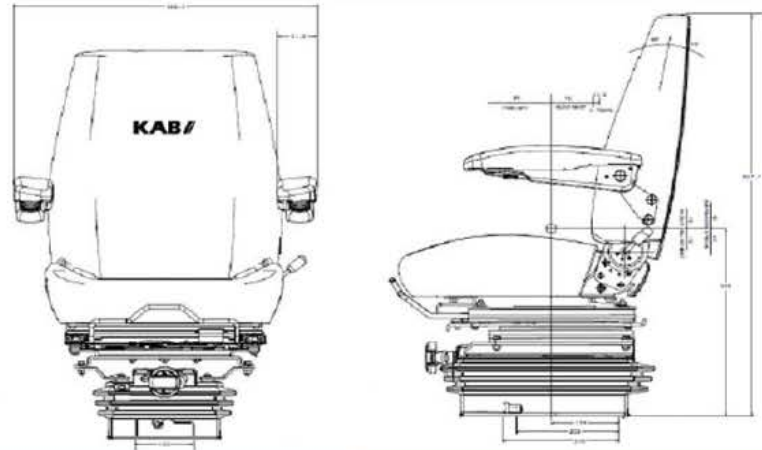

DETAILS

- Narrow suspension with 3.15" (80 mm) stroke
- Suspension Upstop Limiter
- SIP: X=3.76" Y=13.74" (X=95.5mm Y=393mm)
- Weight adjustment from 110 Lbs. to 265 Lbs.
- 4.7" fore / aft sliderail travel
- Backrest 66° incline to 22° recline adjustment
- Bolt hole pattern: 4.7" X 8.0" or 9.06" 120mm X 203mm or 230mm
- Smooth black vinyl trim

Meets Specifications

- EM 3 Wheel Loader Medium & Large
- EM 4 Graders
- EM 5 Backhoe
- EM 6 Dozers, Tracked Dumpers >45,000 Kg., & Excavators
- EM 7 Compact Dump Truck <45,000 Kg.
- EM 8 Compact Wheel Loader
- EM 9 Skid Steer
- EN13490-IT 1 Material Handling
- 78/76 EEC1, 2, & 3 Agricultural

● Standard ● Optional ○ Future Option

Model	Part Number	Trim	Turntable (180°)	2" ALR Seatbelt	Mechanical Lumbar	Upstop Limiter	Pedestal
111	111-005-05	Mid-back black vinyl	●	●	●	●	○