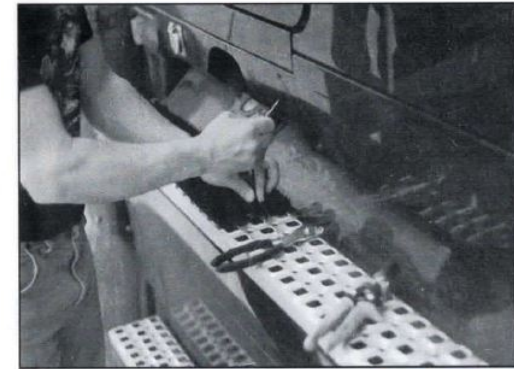

2. Feed TY-RAP's through holes in **SYM-MAT®**