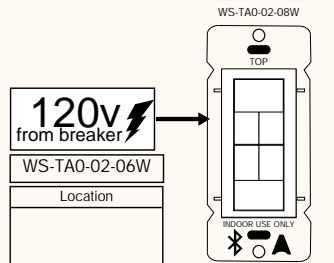

Line Voltage Keypad