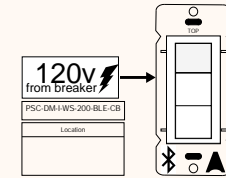

Line Voltage Keypad

PSC-DM-WS-200-BLE-CB

Mcwong 2 Btn Dimmer Switch

- Bluetooth Mesh
- Manual on/off (wireless)
- LED status indicator light
- Mounts in any standard wall box
- 4-Button may be personalized
- Color: white

Line Voltage Keypad

PSC-DM-I-WS-200-BLE-CB

Mcwong 2 Btn Switch w/ PIR Sensor

- Bluetooth Mesh
- Manual on/off (wireless)
- LED status indicator light
- Mounts in any standard wall box
- 4-Button may be personalized
- Color: white

Line Voltage Keypad

PSC-DM-WS-400-BLE-CB

Casambi Mesh Dimming Wall Switch, 120-277V

- Bluetooth Mesh
- Manual on/off (wireless)
- LED status indicator light
- Mounts in any standard wall box
- 4-Button may be personalized
- Color: white