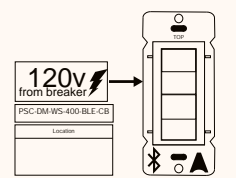

Line Voltage Keypad