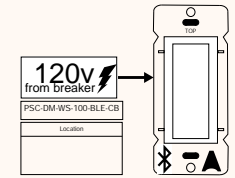

## Line Voltage Switches

Single Gang Wall Box  
PSC-DM-I-WS-200-BLE-CB

PSC-DM-WS-100-BLE-CB

Casambi Mesh Dimming Wall Switch, 120-277V

- Bluetooth Mesh
- Manual on/off (wireless)
- LED status indicator light
- Mounts in any standard wall box
- 4-Button may be personalized
- Color: white

Line Voltage Keypad

PSC-DM-I-WS-100-BLE-CB

Casambi Mesh Dimming Wall Sensor Switch, 120-277V

- Bluetooth Mesh
- Manual on/off (wireless)
- LED status indicator light
- Mounts in any standard wall box
- 4-Button may be personalized
- Color: white