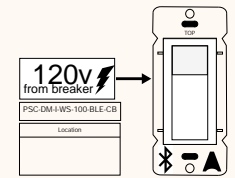

## Line Voltage Switches

Single Gang Wall Box  
PSC-DM-I-WS-200-BLE-CB

PSC-DM-WS-100-BLE-CB

Casambi Mesh Dimming Wall Switch, 120-277V

- Bluetooth Mesh
- Manual on/off (wireless)
- LED status indicator light
- Mounts in any standard wall box
- 4-Button may be personalized
- Color: white

Line Voltage Keypad

PSC-DM-I-WS-100-BLE-CB

Casambi Mesh Dimming Wall Sensor Switch, 120-277V

- Bluetooth Mesh
- Manual on/off (wireless)
- LED status indicator light
- Mounts in any standard wall box
- 4-Button may be personalized
- Color: white

Line Voltage Keypad

PSC-DM-WS-200-BLE-CB

Mcwong 2 Btn Dimmer Switch

- Bluetooth Mesh
- Manual on/off (wireless)
- LED status indicator light
- Mounts in any standard wall box
- 4-Button may be personalized
- Color: white