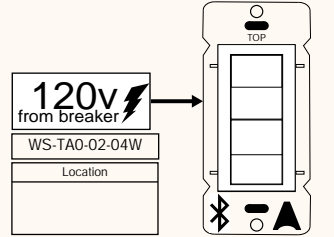

## Line Voltage Switches

Single Gang Wall Box

WS-TA0-02-08W

WS-TA0-02-04W

Casambi Mesh Dimming Wall Switch, 120-277V

Bluetooth Mesh

Manual on/off (wireless)

LED status indicator light

Mounts in any standard wall box

4-Button On/Off, Dim up, Dim Down

Color: White

Line Voltage Keypad

WS-TA0-02-06W

Wall Switch, wireless, BT, W/ Neutral 8BU

COMPATIBILITY : BT 5.0  
 INPUT : 110 ~ 277VAC/47-63Hz  
 RELAY SWITCHING CAPABILITY : 5A/120VAC; 3A/277VAC  
 OPERATING ENVIRONMENT : 0 - 50 Deg. C  
 RADIO PROPERTIES : 2.4GHz; 20dBm transfer power  
 INTERNAL ANTENNA : Built-in  
 CONTROLS : 2 to 8 buttons for on/off; dim; scene selection  
 DIMENSIONS : 44.40 x 33.20 x 105mm (L x W x H)  
 WARRANTY : 5 Year