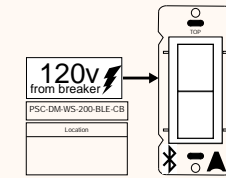

Line Voltage Keypad

PSC-DM-I-WS-100-BLE-CB

Casambi Mesh Dimming Wall Sensor Switch, 120-277V

- Bluetooth Mesh
- Manual on/off (wireless)
- LED status indicator light
- Mounts in any standard wall box
- 4-Button may be personalized
- Color: white

Line Voltage Keypad

PSC-DM-WS-200-BLE-CB

Mcwong 2 Btn Dimmer Switch

- Bluetooth Mesh
- Manual on/off (wireless)
- LED status indicator light
- Mounts in any standard wall box
- 4-Button may be personalized
- Color: white

Line Voltage Keypad

PSC-DM-I-WS-200-BLE-CB

Mcwong 2 Btn Switch w/ PIR Sensor

- Bluetooth Mesh
- Manual on/off (wireless)
- LED status indicator light
- Mounts in any standard wall box
- 4-Button may be personalized
- Color: white