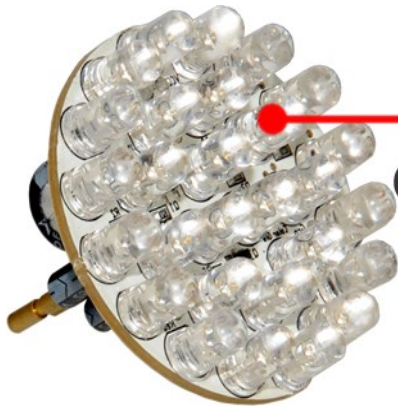

# TRIAD SMD LED LIGHTS - LATEST TECHNOLOGY

[www.SpaDepot.com](http://www.SpaDepot.com)

Not all LED lights are the same. We thought you'd like to know why:

## THEN:

Old Technology  
DIP LEDs

DIP style LEDs, which are encapsulated in plastic domes, were developed decades ago and originally used for purposes such as panel indicator lights. Although cheap to manufacture, the disadvantages of DIP include high optical decay, low CRI (color rendering index), shorter life, and lower efficacy due to the amount of plastic, when compared to the latest SMD style LEDs.

# 3-in-1

Vivid Hi-Output  
Triad-SMD LEDs

Each of the next-gen SMD chips in the Starburst light contains THREE Color LEDs which are far superior to any other lights.

Triad SMD's surface mount design is more efficient, longer lasting, more resilient, and produces up to 70% more light output with the same amount of power. The vivid color rendering is stunning compared to old technology DIP LEDs, or SMDs containing only 1 LED per chip.