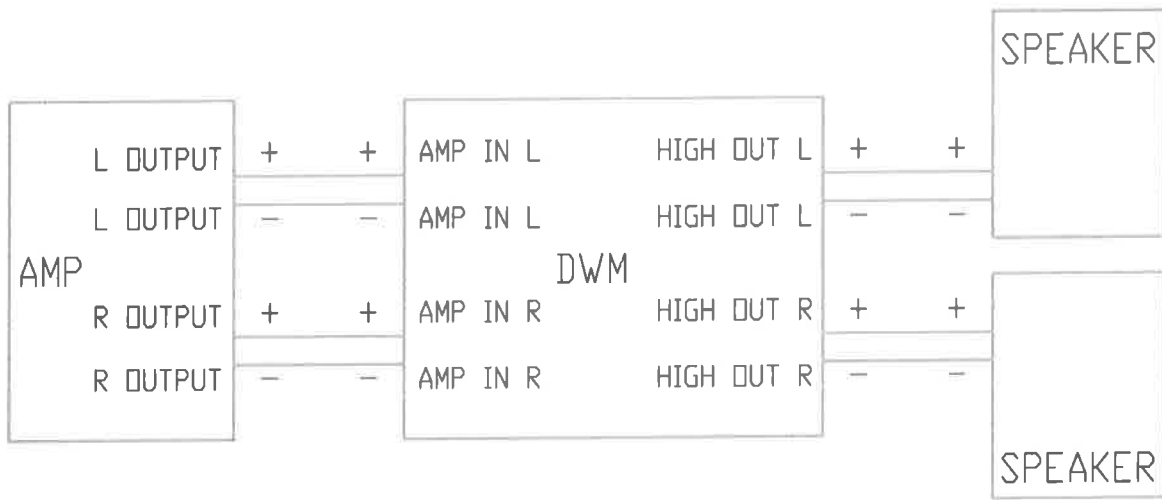

**Connection for Super MMG and on wall models
(MMG W, MC-1 AND MMC-2)**

**Parallel connection for full-range floor-standing models, with
DWM bass augmentation (Use only high current amplifiers).**