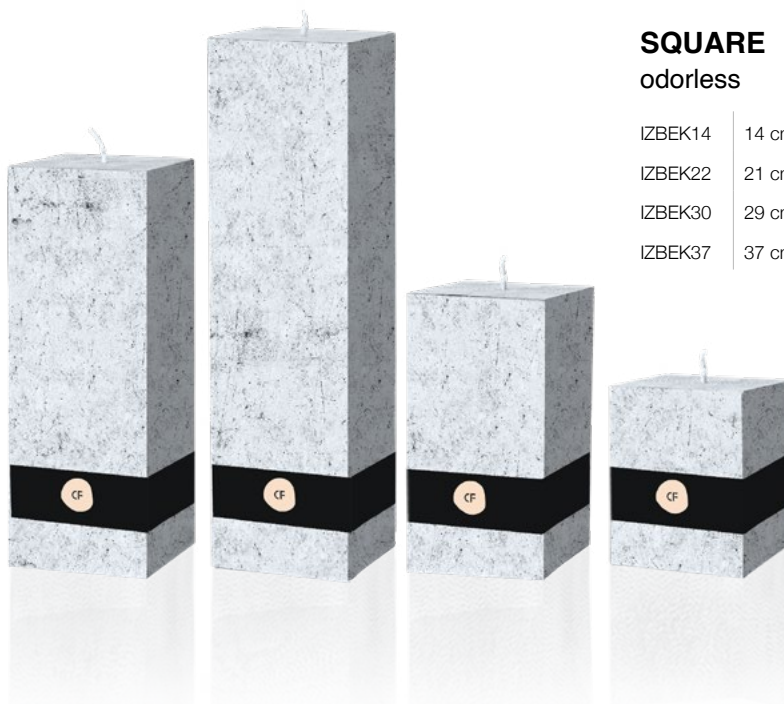

Honey Brown

ROUND
odorless

SQUARE
odorless

IZMRA14	14 cm	IZMRK14	14 cm
IZMRA22	21 cm	IZMRK22	21 cm
IZMR30	29 cm	IZMRK30	29 cm
IZMRA37	37 cm	IZMRK37	37 cm

Brown

ROUND
odorless

SQUARE
odorless

IZRA14	14 cm	IZRK14	14 cm
IZRA22	21 cm	IZRK22	21 cm
IZRA30	29 cm	IZRK30	29 cm
IZRA37	37 cm	IZRK37	37 cm

CONCRETE STRUCTURE

SQUARE
odorless

IZBEK14	14 cm
IZBEK22	21 cm
IZBEK30	29 cm
IZBEK37	37 cm

ROUND
odorless

IZBEA14	14 cm
IZBEA22	21 cm
IZBEA30	29 cm
IZBEA37	37 cm

Concrete looking candles are the perfect solution for adding a unique touch to any room. Made from concrete, these minimalist candles are long lasting and provide plenty of light and ambiance.