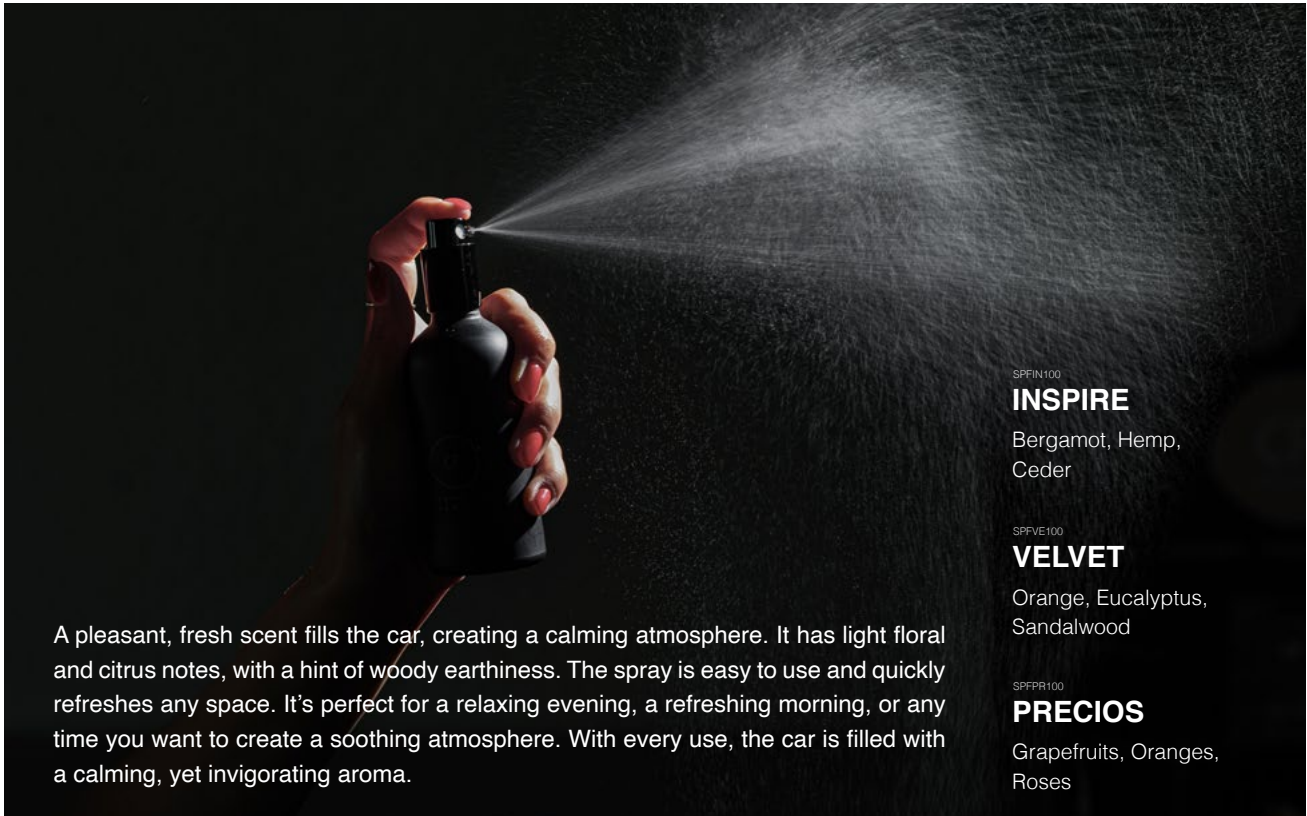

SCENTED PALM WAX CANDLES SET

Our essential oil bath salts are a luxurious addition to bathing experience. Infused with natural essential oils, they provide a unique combination of aromatherapy. Add a handful of these bath salts to your bath to enjoy the soothing, calming effects of natural aromatherapy. The perfect way to relax and unwind after a long day.

Orange, Eucalyptus,
Sandalwood

AZPCH

CHARMS

Pomegranates,
Grapefruits,
Tangerines

AZPPR

PRECIOS

Grapefruits,
Oranges, Roses

AZPEV

EVENING

Cinaon, Agarwood,
Tropical wood

CAR FRESHENER & SET

A pleasant, fresh scent fills the car, creating a calming atmosphere. It has light floral and citrus notes, with a hint of woody earthiness. The spray is easy to use and quickly refreshes any space. It's perfect for a relaxing evening, a refreshing morning, or any time you want to create a soothing atmosphere. With every use, the car is filled with a calming, yet invigorating aroma.