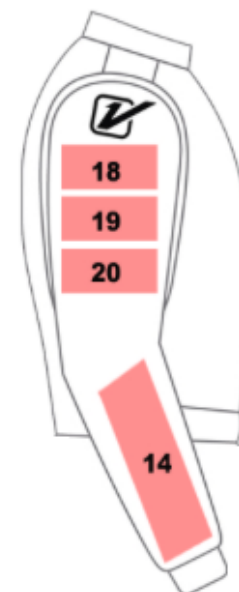

LEATHER JACKET LOGO PLACEMENT

- 1) FRONT CHEST
- 2) RIGHT FRONT
- 4) LEFT FRONT

- 7) UPPER BACK
- 8) CENTER BACK

- 13) LEFT FOREARM
- 14) RIGHT FOREARM
- 15) LEFT ARM #1
- 16) LEFT ARM #2
- 17) LEFT ARM #3

- 17) LEFT ARM #3
- 18) RIGHT ARM #1
- 19) RIGHT ARM #2
- 20) RIGHT ARM #3

Champion Jacket \$399 includes chest embroidery (1) and name (7) on the back

Pro Series Jacket \$499 includes unlimited embroidery (ALL LOCATIONS)