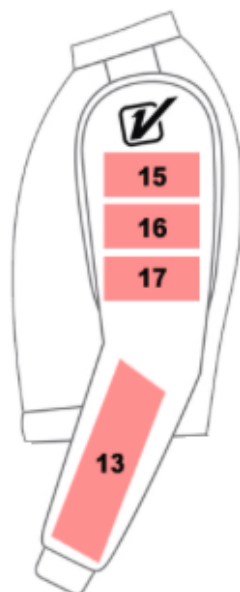

LEATHER JACKET LOGO PLACEMENT

- 1) FRONT CHEST
- 2) RIGHT FRONT
- 4) LEFT FRONT

- 7) UPPER BACK
- 8) CENTER BACK

- 13) LEFT FOREARM
- 14) RIGHT FOREARM
- 15) LEFT ARM #1
- 16) LEFT ARM #2
- 17) LEFT ARM #3

- 17) LEFT ARM #3
- 18) RIGHT ARM #1
- 19) RIGHT ARM #2
- 20) RIGHT ARM #3

Champion Jacket \$399 includes chest embroidery (1) and name (7) on the back

Pro Series Jacket \$499 includes unlimited embroidery (ALL LOCATIONS)