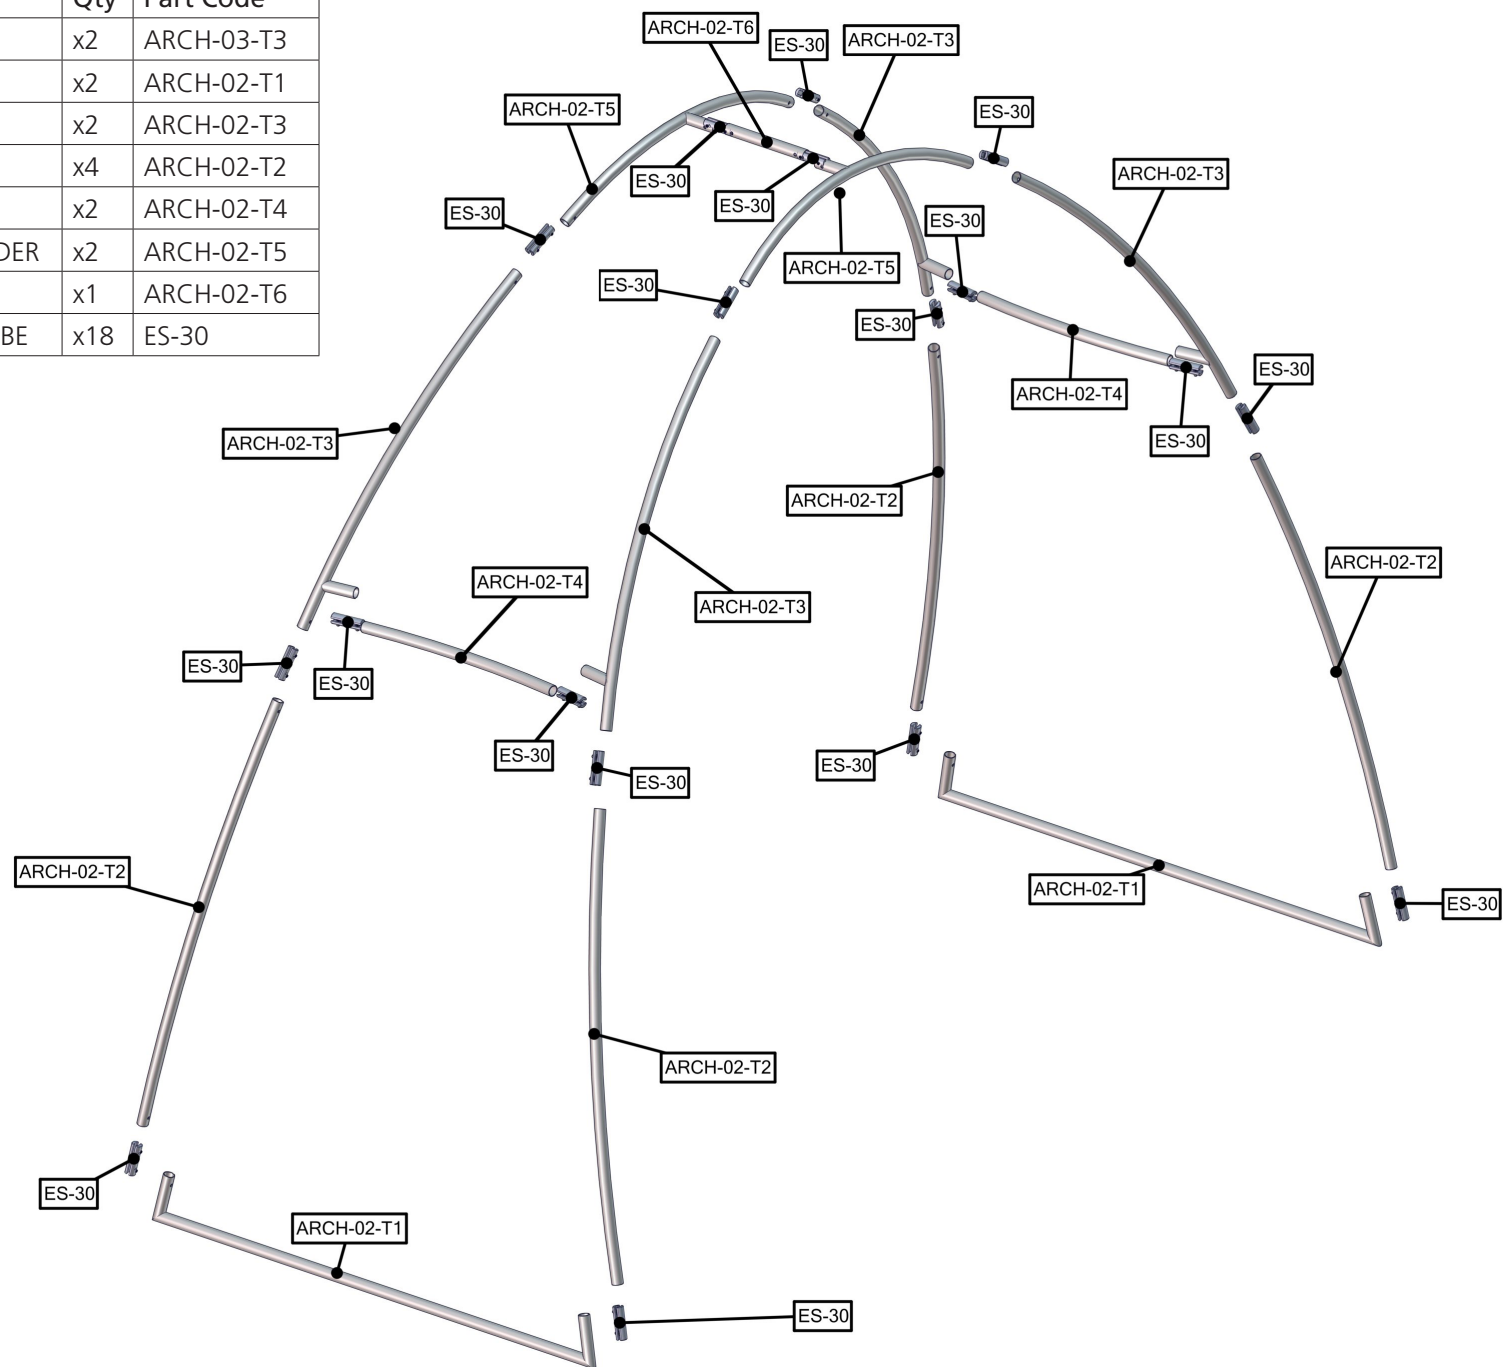

## dimensions:

Hardware	Graphic
<p>Assembled unit: 114" w x 91.831" h x 58" d at bottom - 20" d at top 2896mm(w) x 2333mm(h) x 1473mm(d) at bottom - 508mm(d) at top</p> <p>Approximate weight (includes graphic): 24.07 lbs / 11 kg</p>	<p>Total visual area: Outside: 237" w x 58" h 6020mm(w) x 1473mm(h)</p> <p>Inside: 230" w x 58" h 5842mm(w) x 1473mm(h)</p> <p>Please be sure to include 5" bleed around the perimeter.</p>
<p>Shipping</p> <p>Shipping dimensions: 1 OCE case: 18" l x 18" w x 40" up to 66" h 457mm(l) x 457mm(w) x 1016mm(h) up to 1675mm(h)</p> <p>Approximate shipping weight (with case): 35 lbs / 16 kg</p>	<p>Refer to related graphic template for more information.</p> <p>Visit: <a href="http://www.exhibitors-handbook.com/graphic-templates">www.exhibitors-handbook.com/graphic-templates</a></p>

## additional information:

Graphic material:  
Dye-sublimated zipper pillowcase fabric

[www.display-setup-animations.com](http://www.display-setup-animations.com)

Parts Included		
Part Label	Qty	Part Code
30MM CURVE WITH SPREADER	x2	ARCH-03-T3
30MM CORNER TUBE	x2	ARCH-02-T1
30MM CURVE WITH SPREADER	x2	ARCH-02-T3
30MM CURVE TUBE	x4	ARCH-02-T2
30MM CURVED SPREADER	x2	ARCH-02-T4
30MM CURVED TUBE WITH SPREADER	x2	ARCH-02-T5
30MM SPREADER	x1	ARCH-02-T6
EXPANDING SPIGOT FOR 30MM TUBE	x18	ES-30