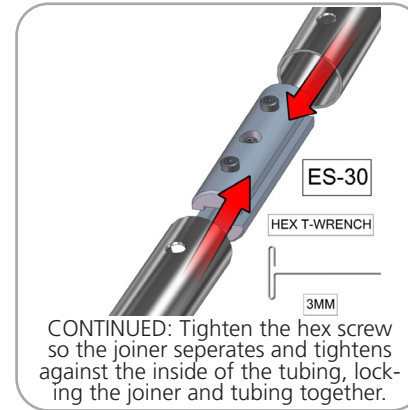

STEP 1: ASSEMBLE FRAME