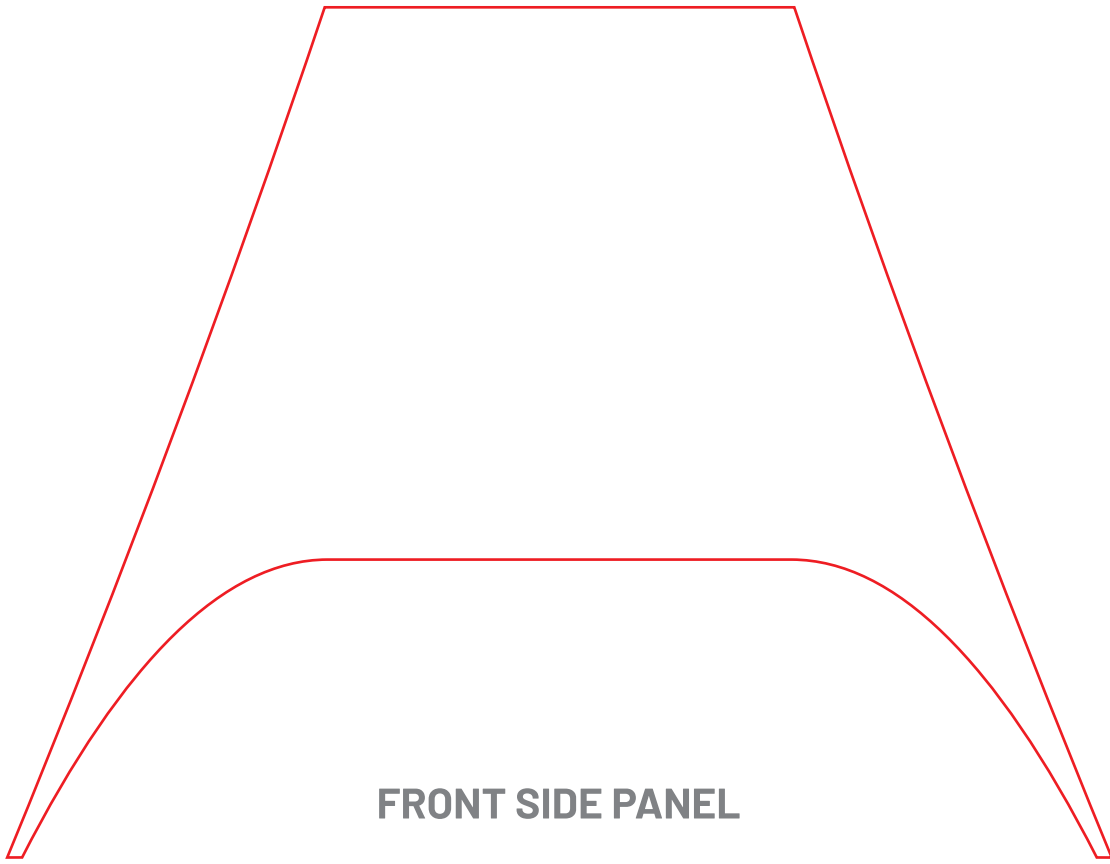

SKETCH SHEET

54FT X 34FT DOUBLE POLE STAR TENT

*If your artwork is same for both sides then do sketch on one shape only.

Please draw desire layout as per your requirement. Our designer will create design accordingly.

SKETCH SHEET

54FT X 34FT DOUBLE POLE STAR TENT

*If your package is a single sided graphics option then do sketch on one shape only.

SMALL WALL 1 - PRINTED INSIDE

SMALL WALL 1 - PRINTED OUTSIDE

SMALL WALL 2 - PRINTED INSIDE

SKETCH SHEET

54FT X 34FT DOUBLE POLE STAR TENT

*If your package is a single sided graphics option then do sketch on one shape only.

LARGE WALL 1 - PRINTED INSIDE

LARGE WALL 1 - PRINTED OUTSIDE

LARGE WALL 2 - PRINTED INSIDE