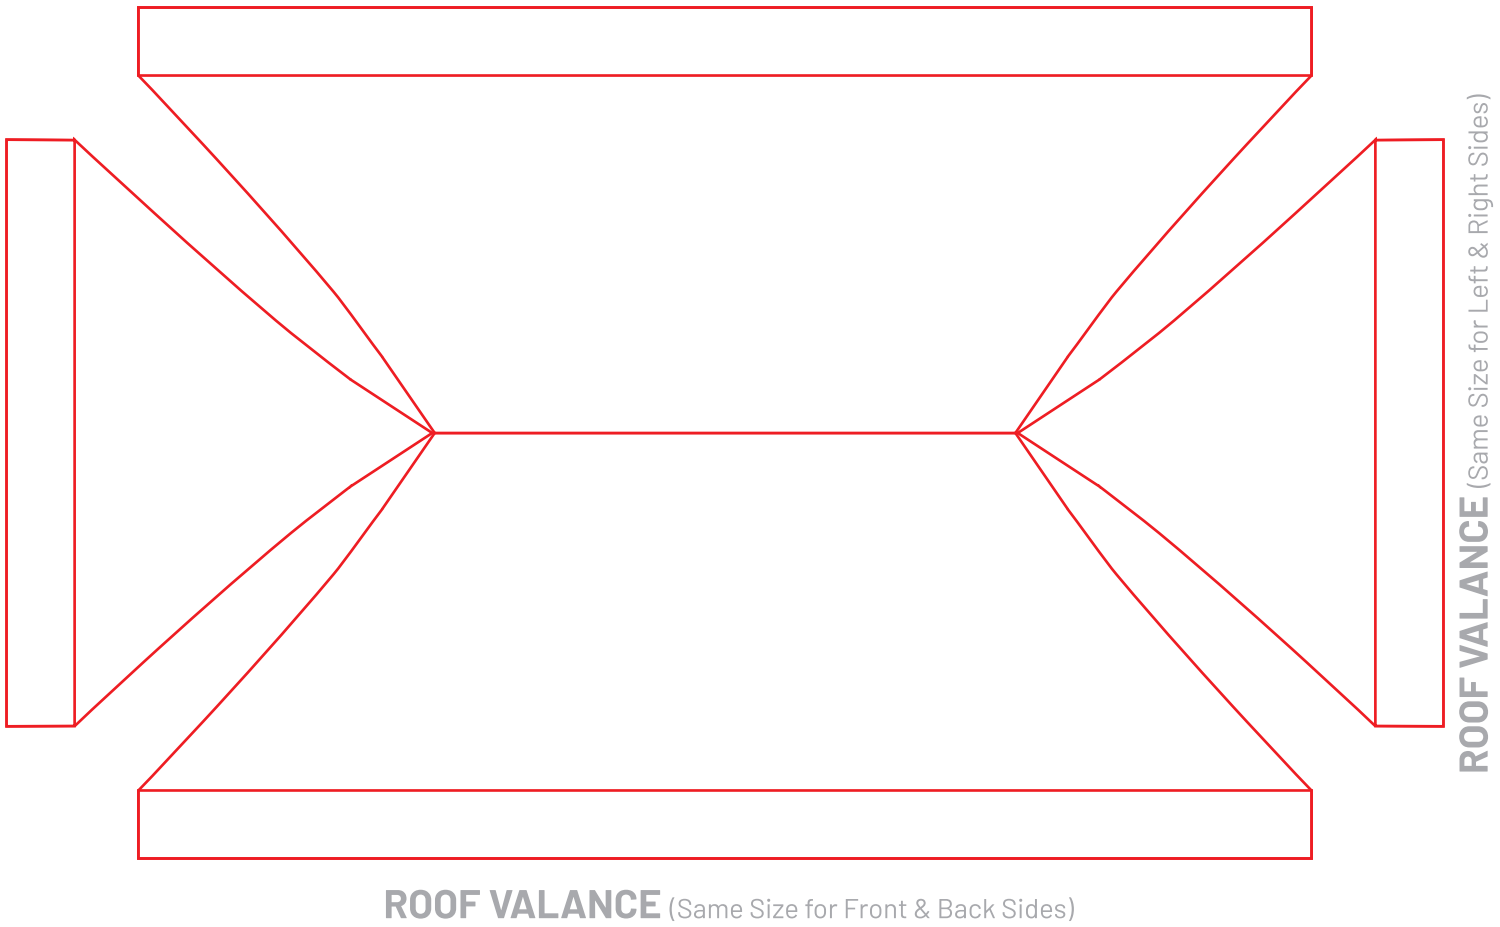

# SKETCH SHEET

10FT X 20FT TENT CONOPY

Please draw desire layout as per your requirement. Our designer will create design accordingly.

# SKETCH SHEET

10FT FULL LEFT WALL

\*If your package is a single sided graphics option then do sketch on one rectangle only.

FULL WALL (PRINTED INSIDE)

FULL WALL (PRINTED OUTSIDE)

Please draw desire layout as per your requirement. Our designer will create design accordingly.