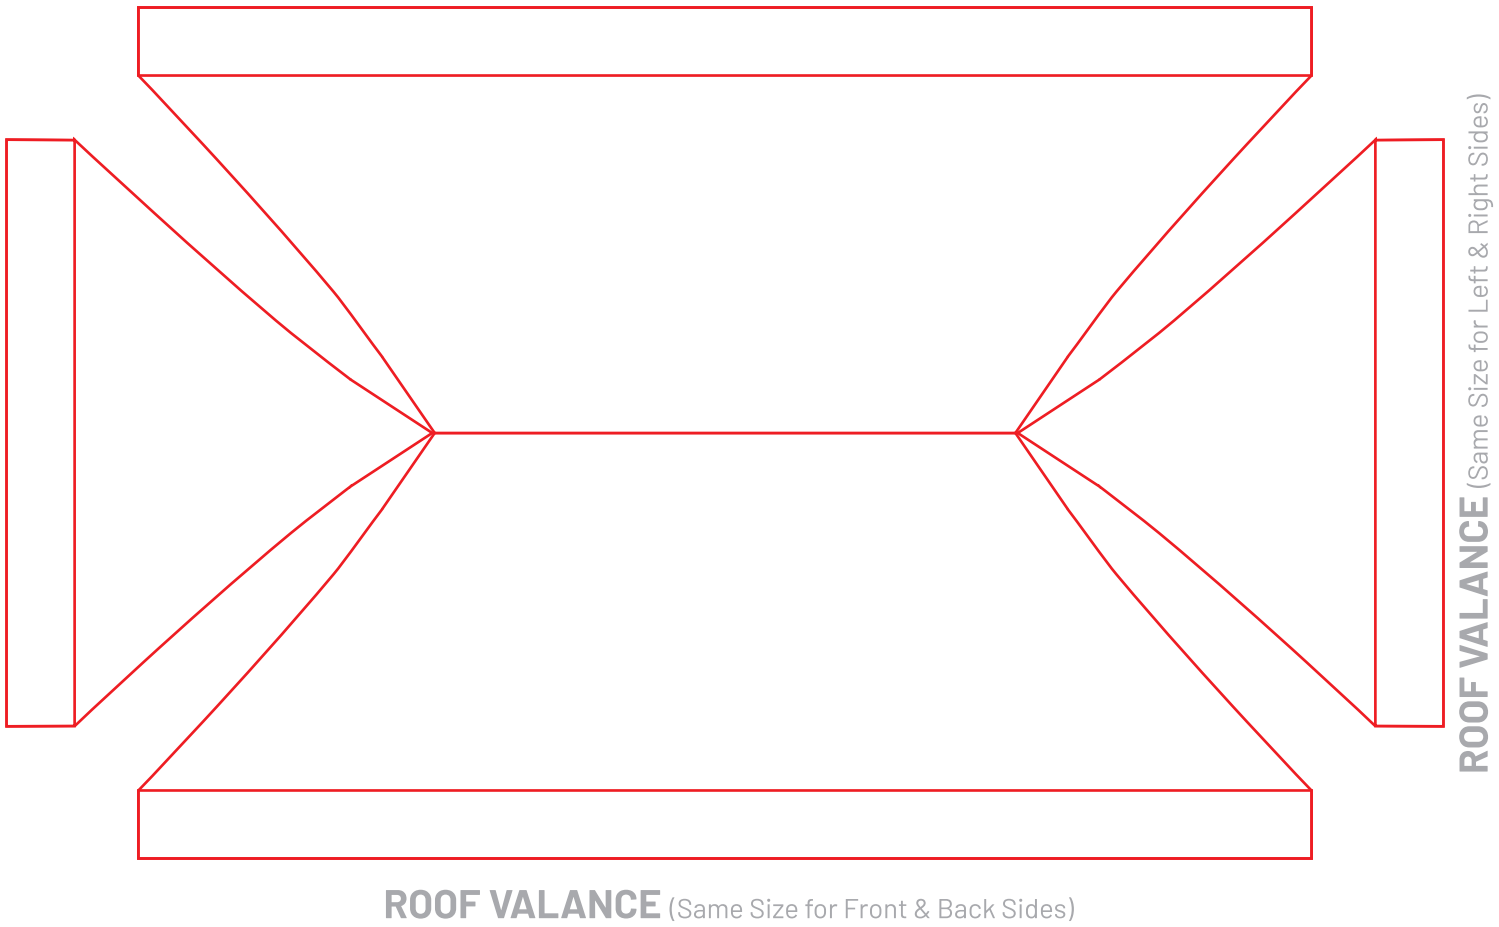

SKETCH SHEET

10FT X 20FT TENT CONOPY

Please draw desire layout as per your requirement. Our designer will create design accordingly.

SKETCH SHEET

10FT FULL LEFT WALL

*If your package is a single sided graphics option then do sketch on one rectangle only.

FULL WALL (PRINTED INSIDE)

FULL WALL (PRINTED OUTSIDE)

Please draw desire layout as per your requirement. Our designer will create design accordingly.

SKETCH SHEET

20FT FULL BACK WALL

*If your package is a single sided graphics option then do sketch on one rectangle only.

FULL WALL (PRINTED INSIDE)

FULL WALL (PRINTED OUTSIDE)

Please draw desire layout as per your requirement. Our desiger will create design accordingly.

SKETCH SHEET

10FT FULL RIGHT WALL

*If your package is a single sided graphics option then do sketch on one rectangle only.

FULL WALL (PRINTED INSIDE)

FULL WALL (PRINTED OUTSIDE)

Please draw desire layout as per your requirement. Our designer will create design accordingly.

SKETCH SHEET

VERTICAL POP UP BANNER (MEDIUM)

*If your artwork is same for both sides then do sketch on one shape only.