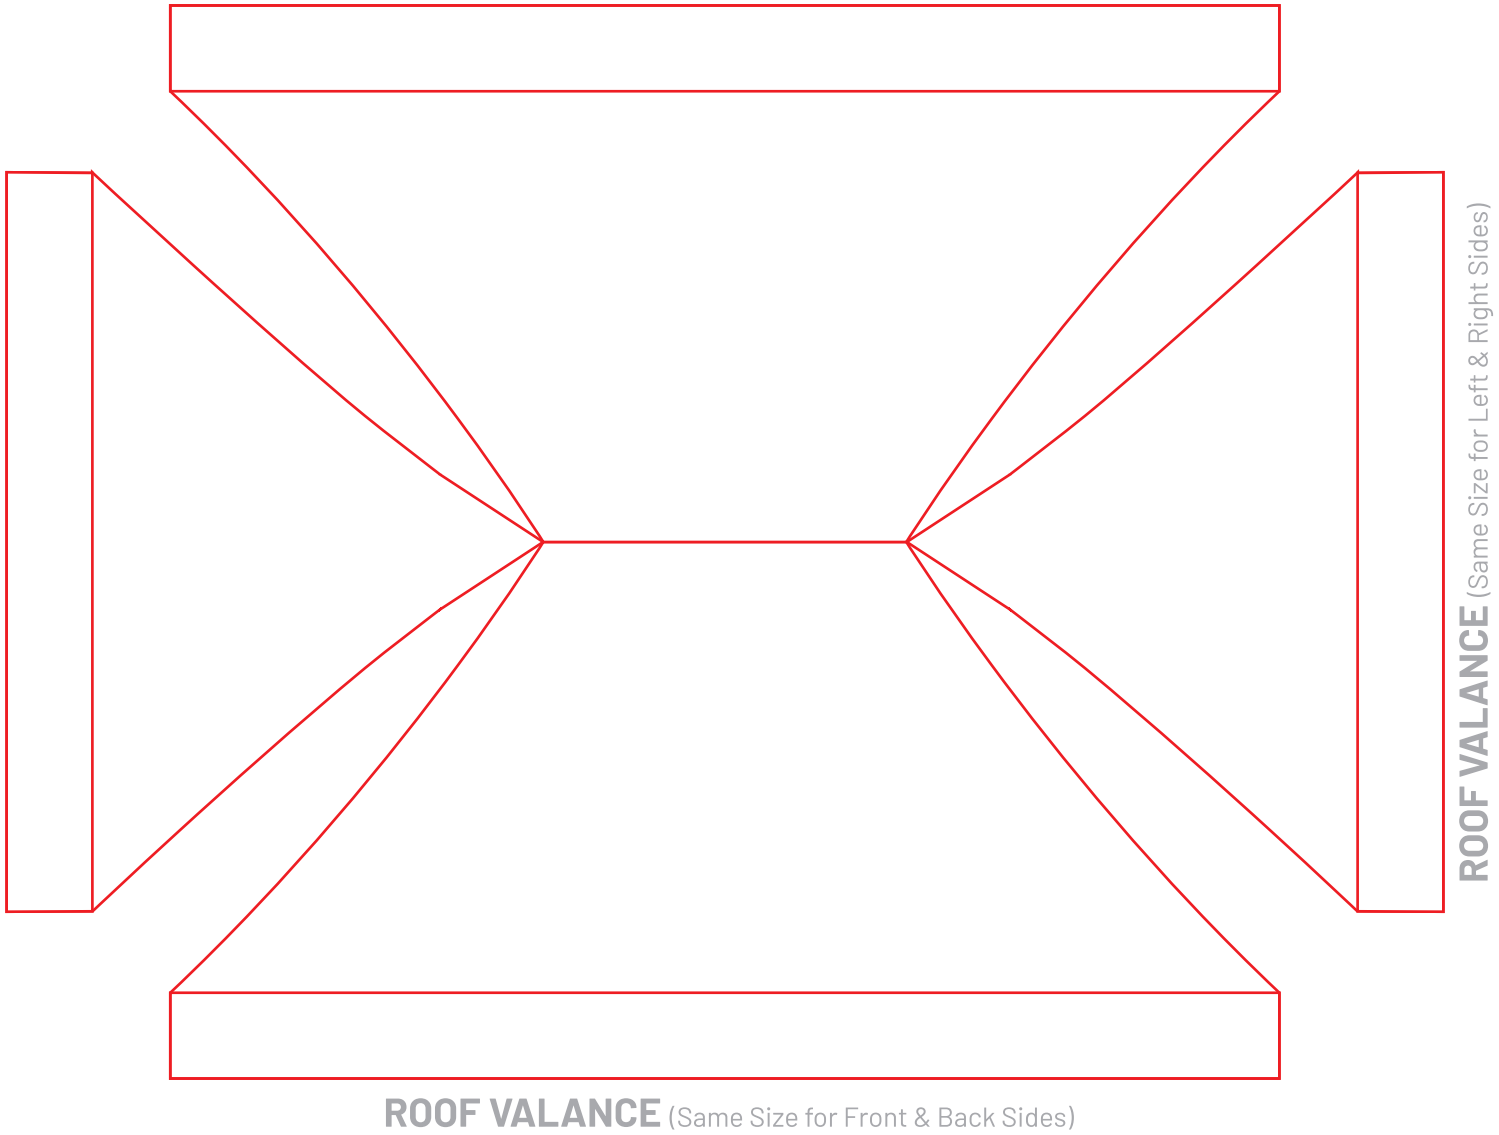

SKETCH SHEET

10FT X 15FT TENT CONOPY

Please draw desire layout as per your requirement. Our designer will create design accordingly.

SKETCH SHEET

6FT FITTED TABLE COVER
4 SIDED

Please draw desire layout as per your requirement. Our designer will create design accordingly.