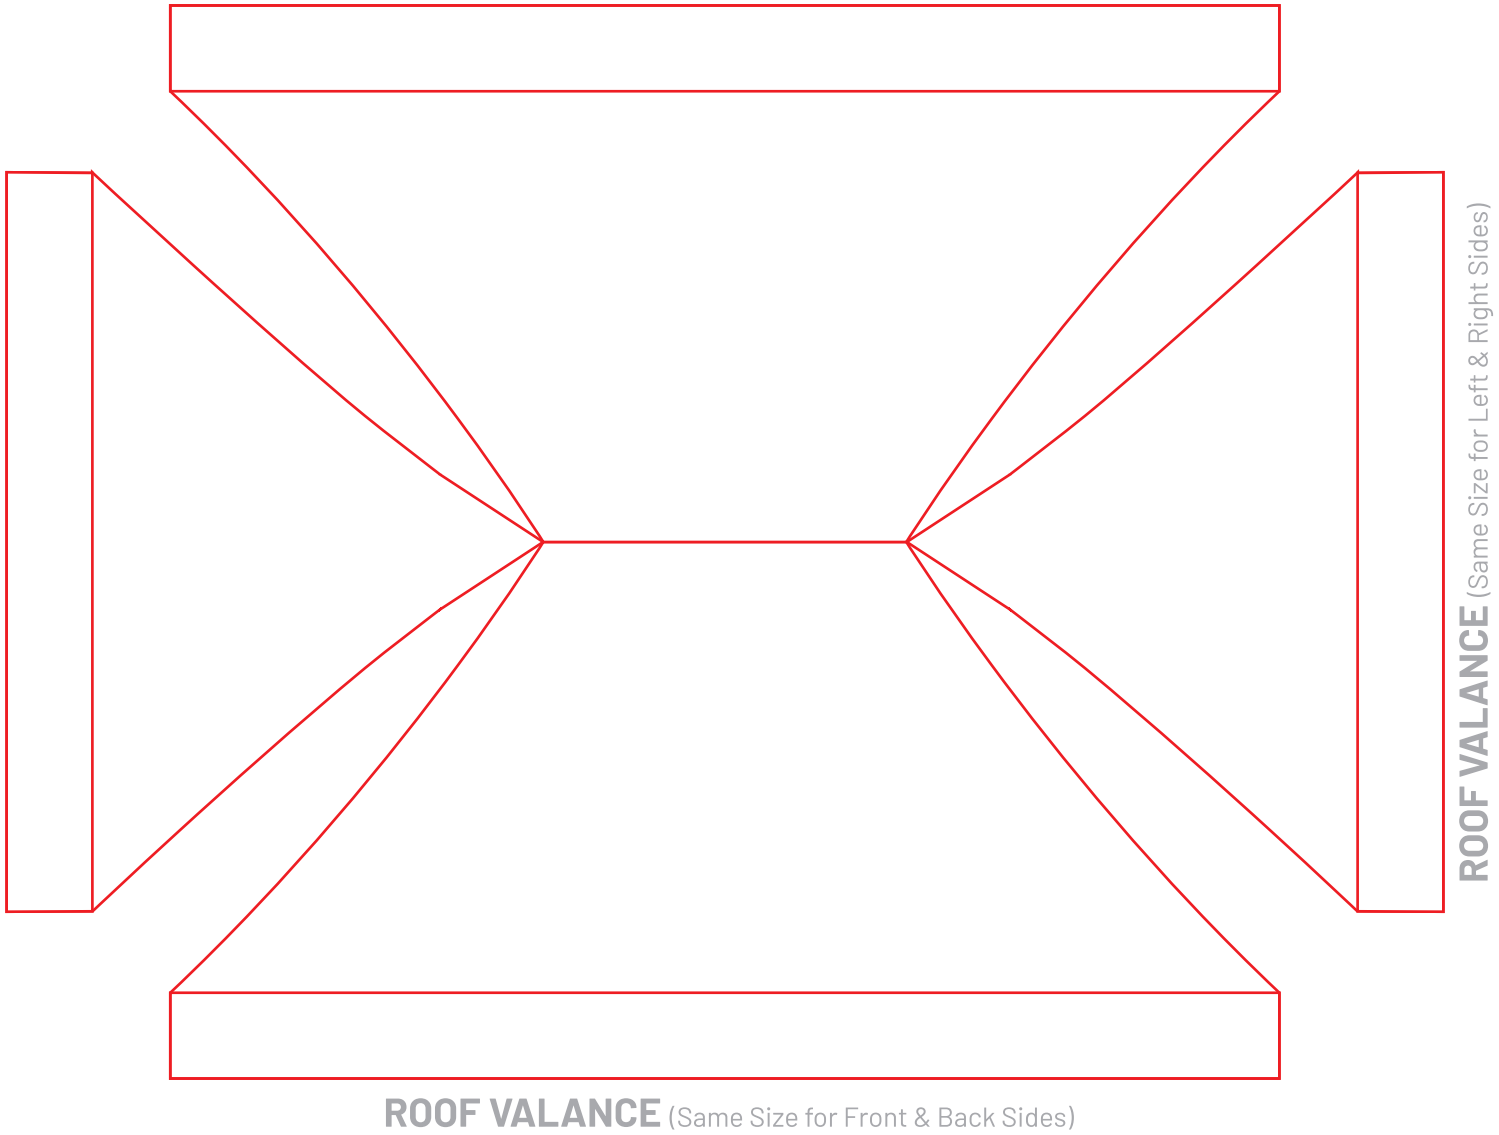

SKETCH SHEET

10FT X 15FT TENT CONOPY

Please draw desire layout as per your requirement. Our designer will create design accordingly.

SKETCH SHEET

10FT FULL LEFT WALL

*If your package is a single sided graphics option then do sketch on one rectangle only.

FULL WALL (PRINTED INSIDE)

FULL WALL (PRINTED OUTSIDE)

Please draw desire layout as per your requirement. Our designer will create design accordingly.

SKETCH SHEET

15FT FULL BACK WALL

*If your package is a single sided graphics option then do sketch on one rectangle only.

FULL WALL (PRINTED INSIDE)

FULL WALL (PRINTED OUTSIDE)

Please draw desire layout as per your requirement. Our desiger will create design accordingly.

SKETCH SHEET

10FT FULL RIGHT WALL

*If your package is a single sided graphics option then do sketch on one rectangle only.