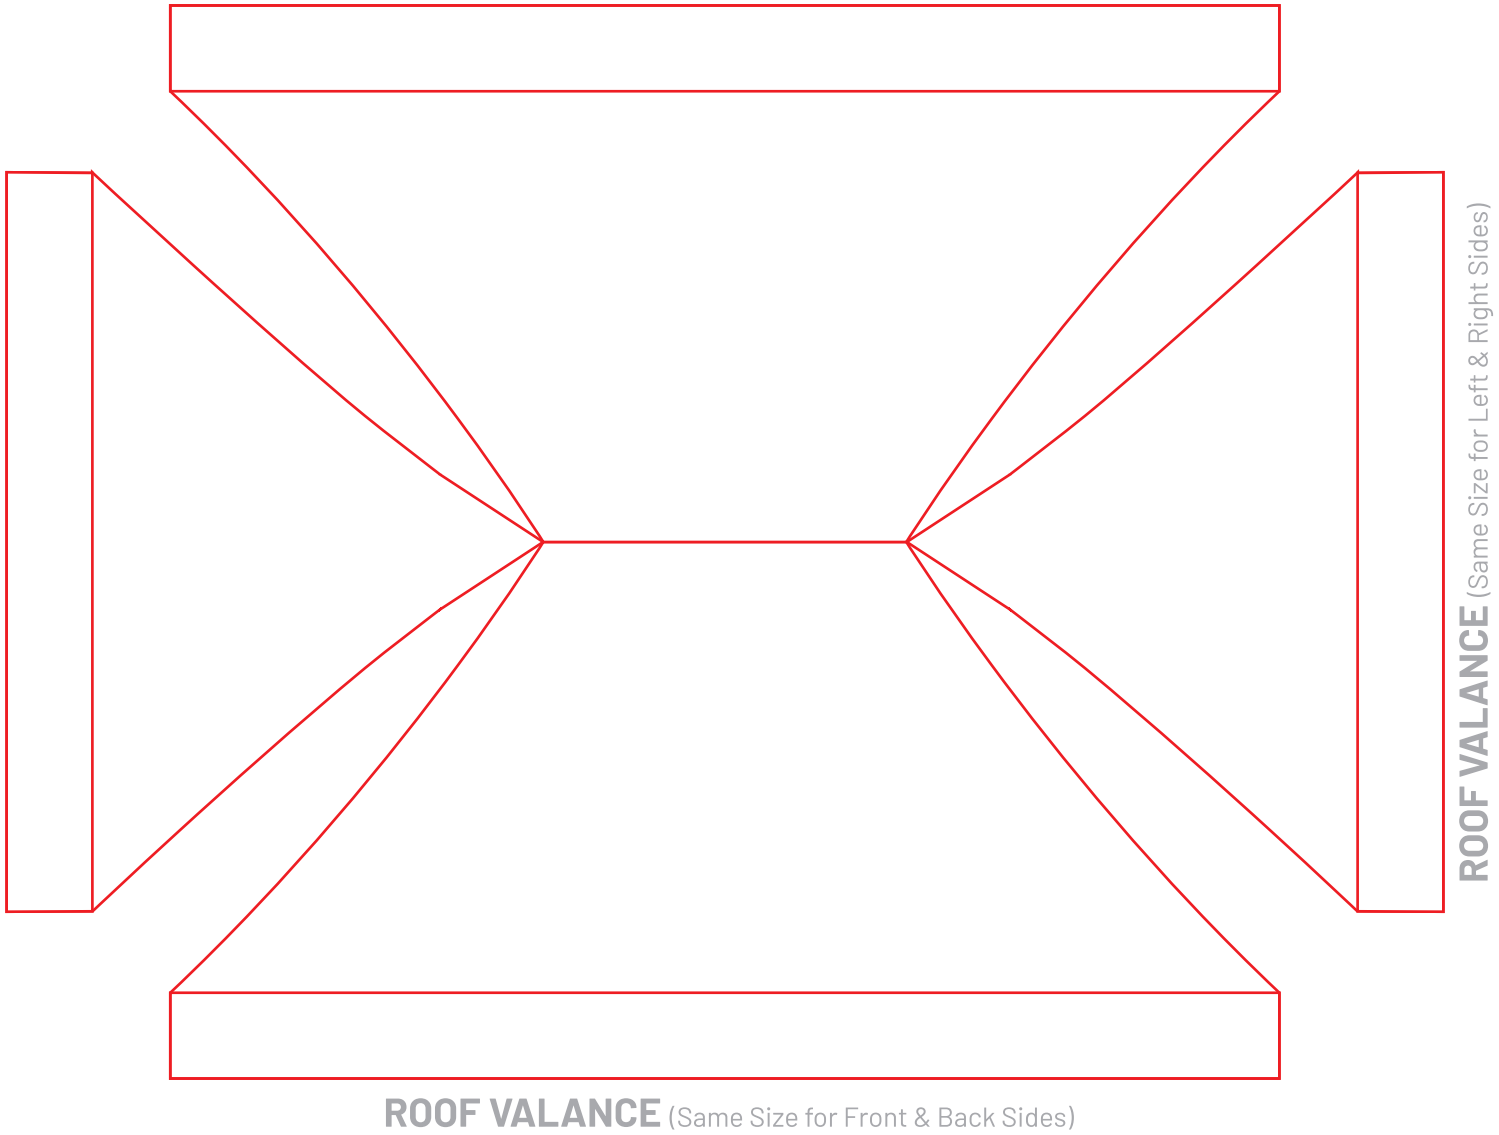

SKETCH SHEET

10FT X 15FT TENT CONOPY

Please draw desire layout as per your requirement. Our designer will create design accordingly.

SKETCH SHEET

15FT FULL BACK WALL

*If your package is a single sided graphics option then do sketch on one rectangle only.

FULL WALL (PRINTED INSIDE)

FULL WALL (PRINTED OUTSIDE)

Please draw desire layout as per your requirement. Our desiger will create design accordingly.

SKETCH SHEET

10FT HALF WALL

*If your package is a single sided graphics option then do sketch on one rectangle only.