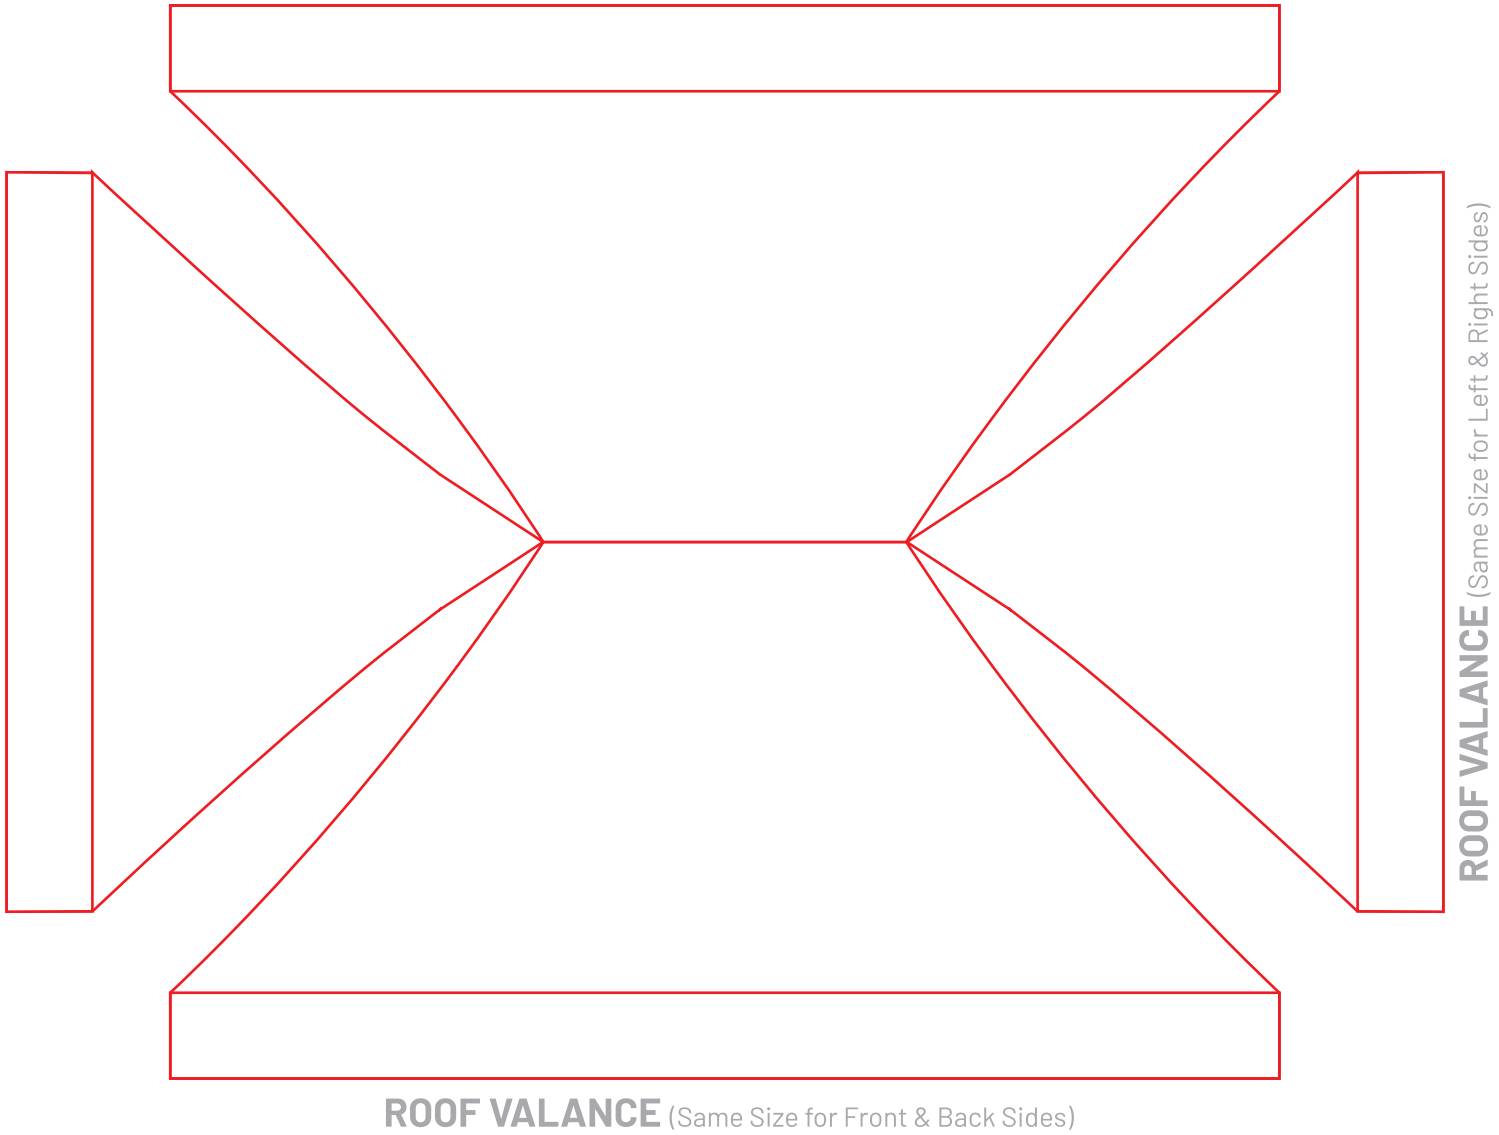

SKETCH SHEET

10FT X 15FT TENT CONOPY

Please draw desire layout as per your requirement. Our designer will create design accordingly.

SKETCH SHEET

10FT HALF WALL

*If your package is a single sided graphics option then do sketch on one rectangle only.

HALF WALL (PRINTED INSIDE)

HALF WALL (PRINTED OUTSIDE)

Please draw desire layout as per your requirement. Our designer will create design accordingly.