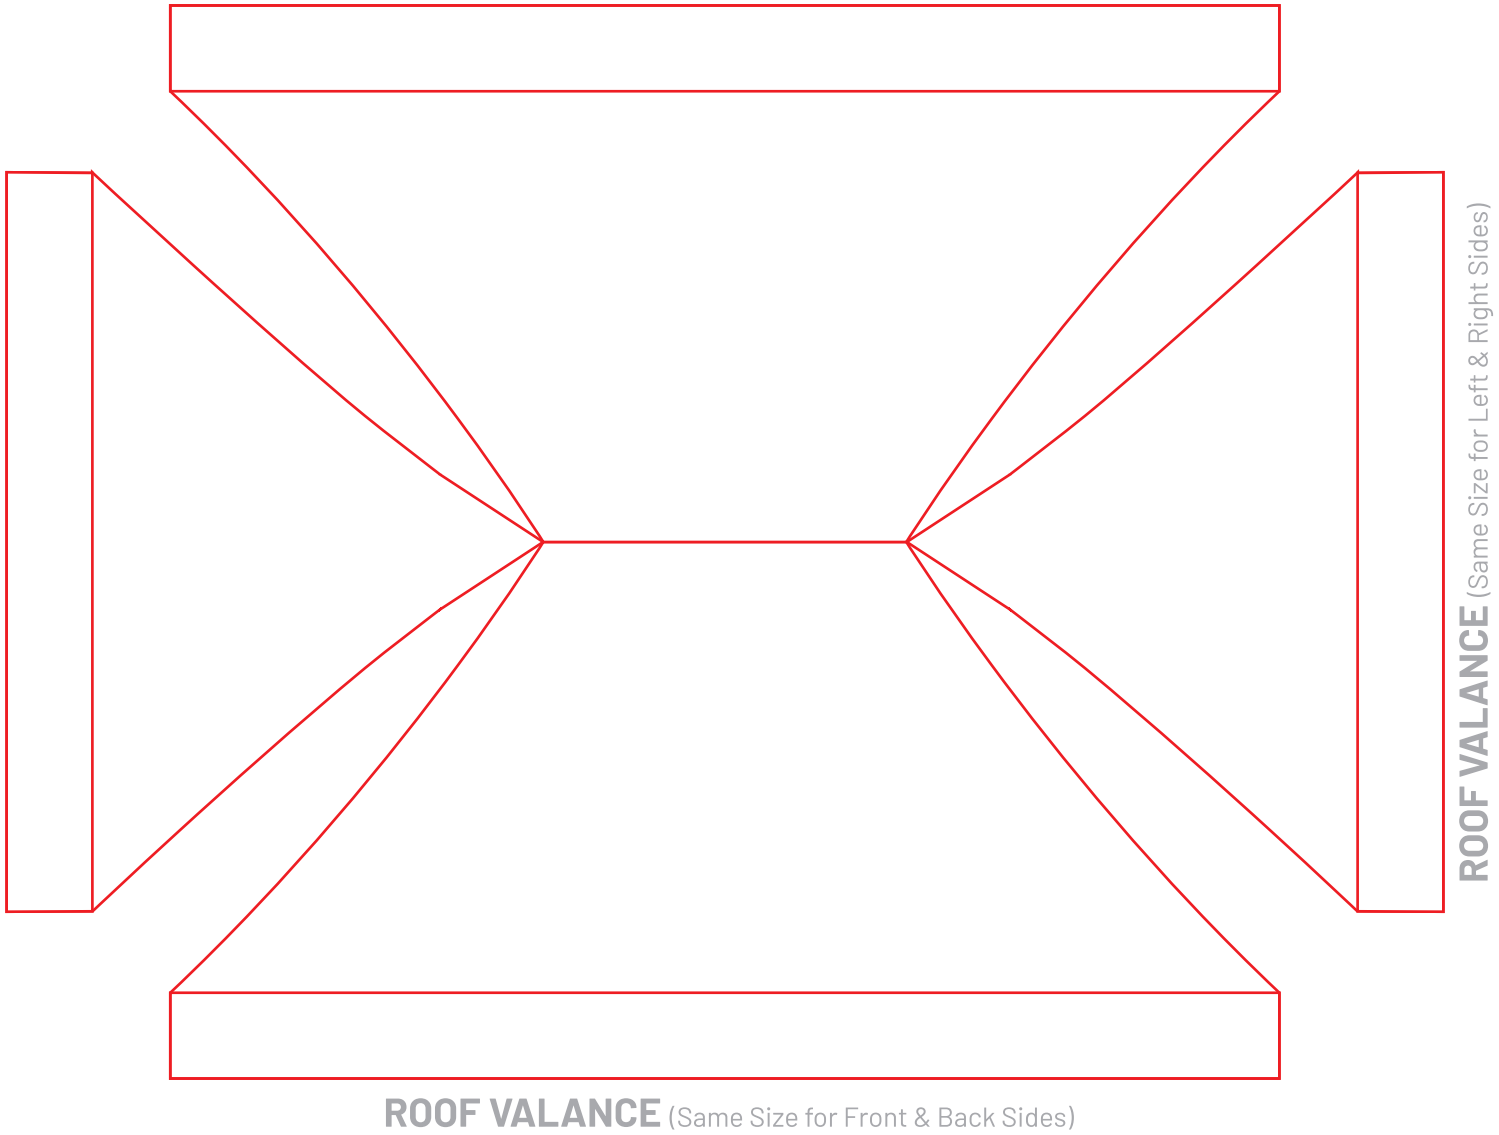

SKETCH SHEET

10FT X 15FT TENT CONOPY

Please draw desire layout as per your requirement. Our designer will create design accordingly.

SKETCH SHEET

15FT FULL BACK WALL

*If your package is a single sided graphics option then do sketch on one rectangle only.

FULL WALL (PRINTED INSIDE)

FULL WALL (PRINTED OUTSIDE)

Please draw desire layout as per your requirement. Our desiger will create design accordingly.