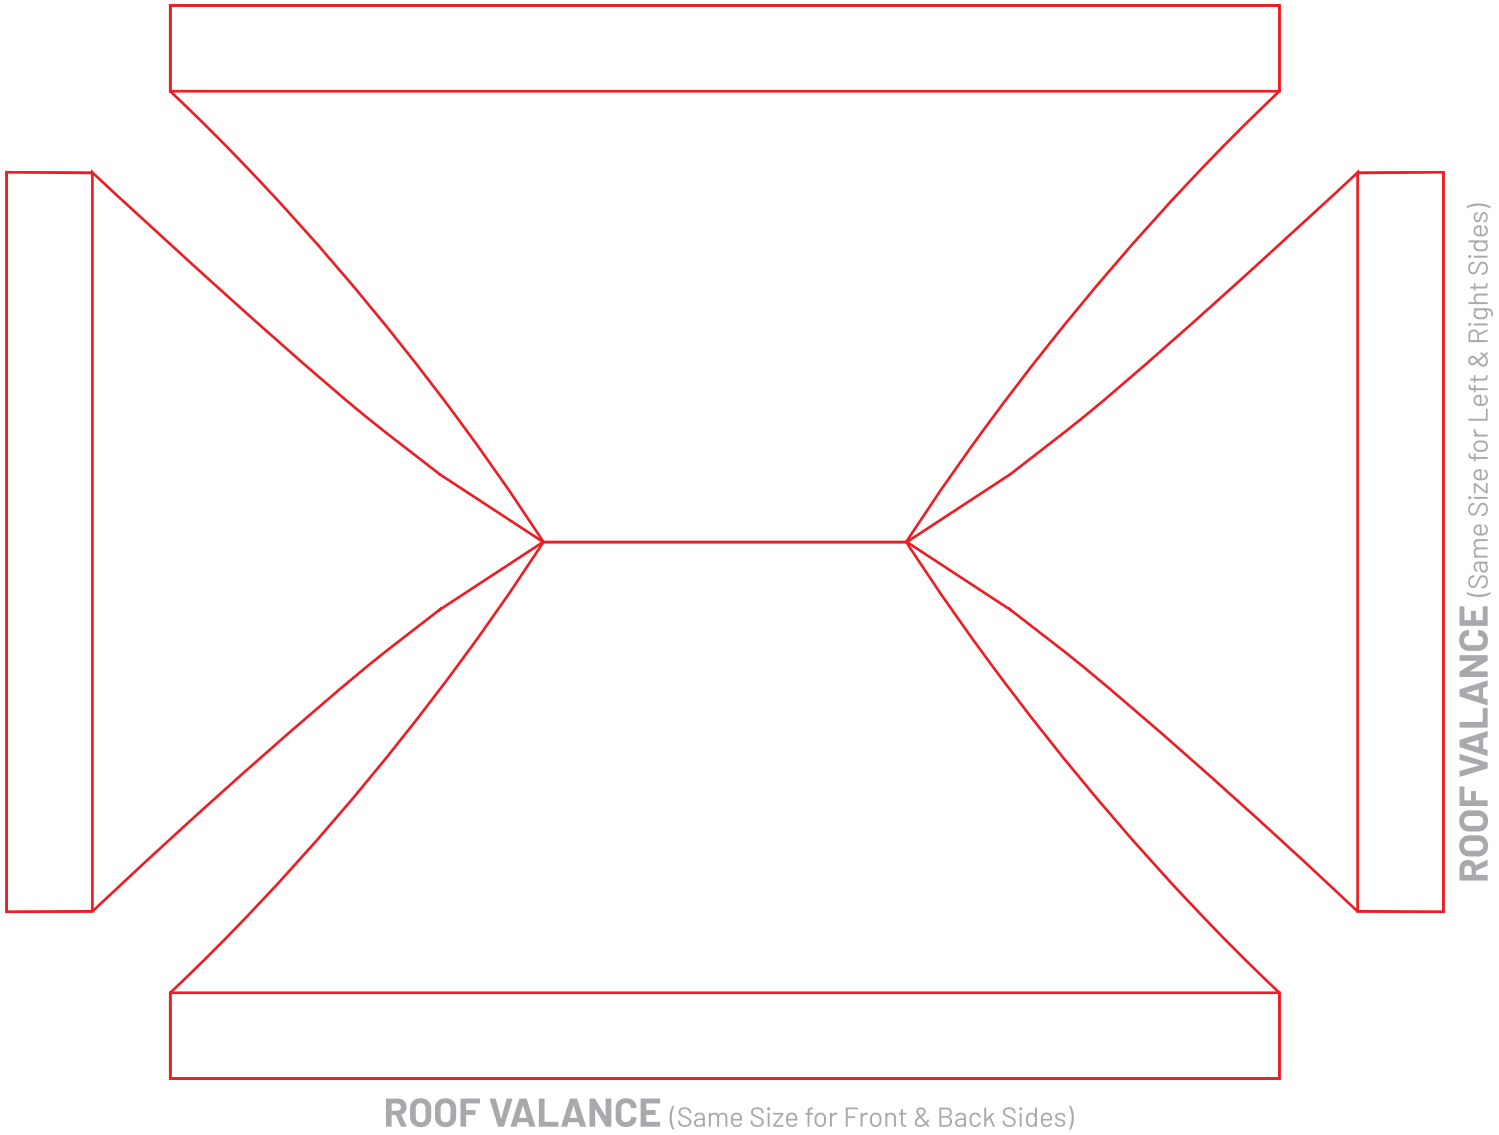

SKETCH SHEET

10FT X 15FT TENT CONOPY

Please draw desire layout as per your requirement. Our designer will create design accordingly.

SKETCH SHEET

2 X 10FT HALF WALLS

*If your package is a single sided graphics option then do sketch on two rectangles only.

LEFT SIDE HALF WALL (PRINTED INSIDE)

LEFT SIDE HALF WALL (PRINTED OUTSIDE)

RIGHT HALF WALL (PRINTED INSIDE)

RIGHT HALF WALL (PRINTED OUTSIDE)

Please draw desire layout as per your requirement. Our designer will create design accordingly.

SKETCH SHEET

VERTICAL POP UP BANNER (MEDIUM)

*If your artwork is same for both sides then do sketch on one shape only.

FRONT SIDE

BACK SIDE

Please draw desire layout as per your requirement. Our designer will create design accordingly.