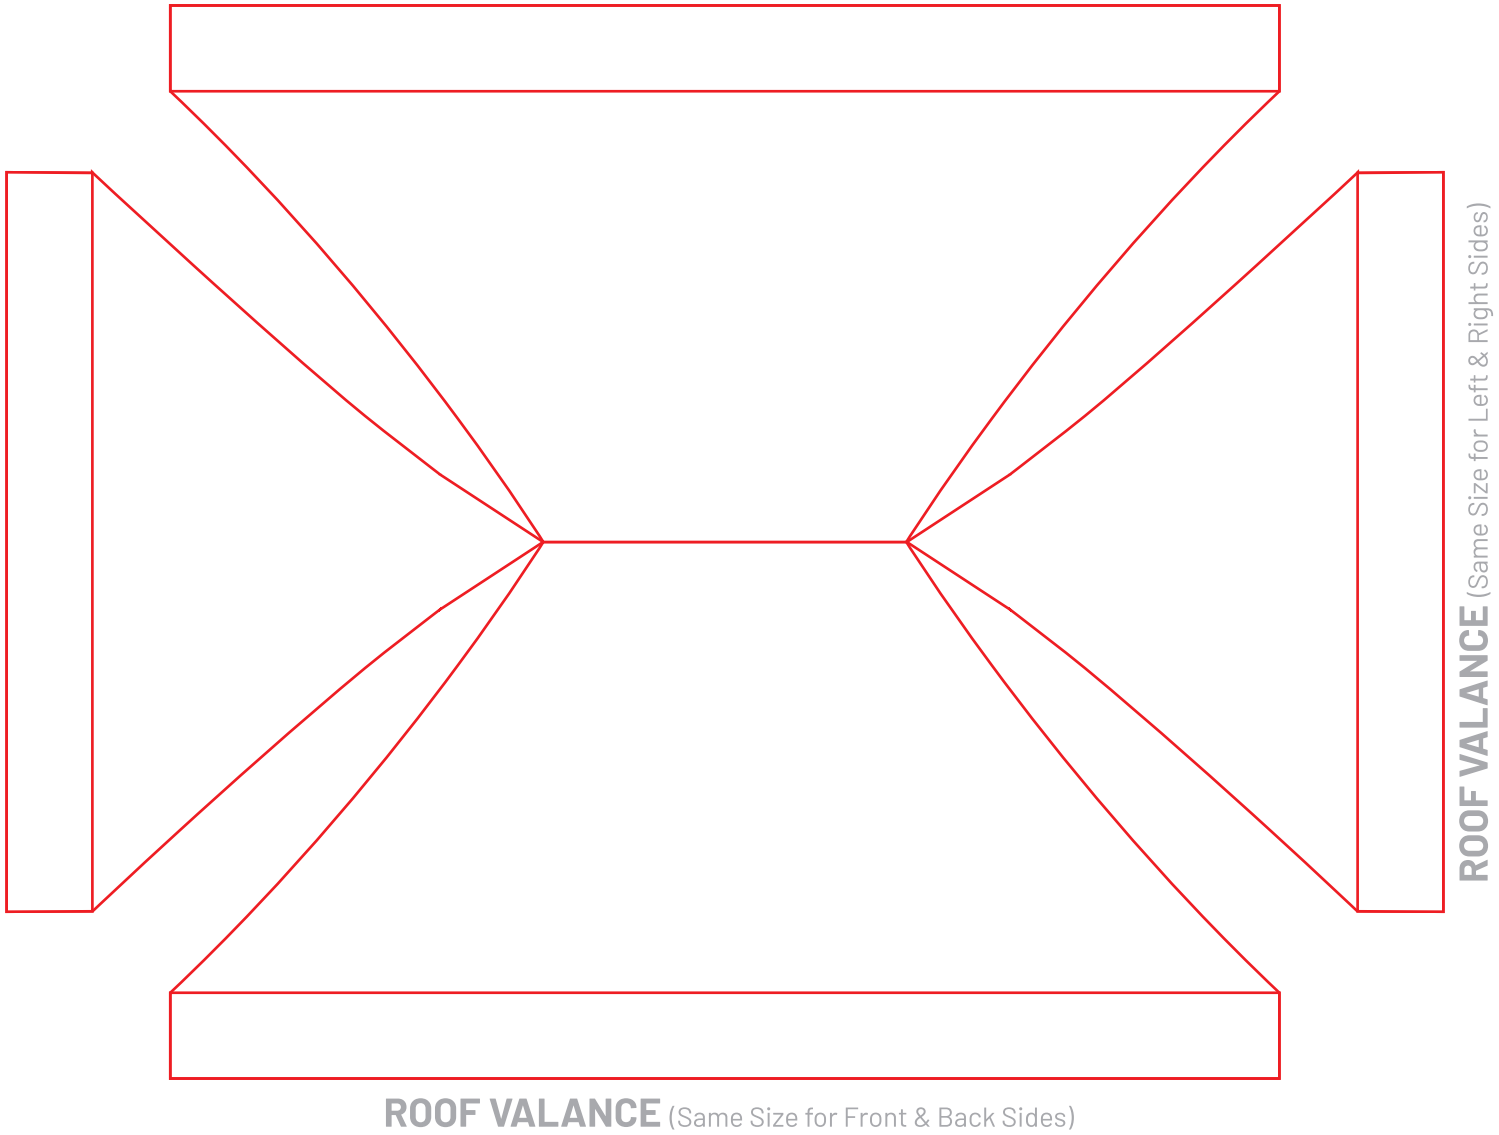

SKETCH SHEET

10FT X 15FT TENT CONOPY

Please draw desire layout as per your requirement. Our designer will create design accordingly.

SKETCH SHEET

9FT CONCAVE FLAG

*If your package is having 1 flag then do sketch on one shape only.

Please draw desire layout as per your requirement. Our designer will create design accordingly.