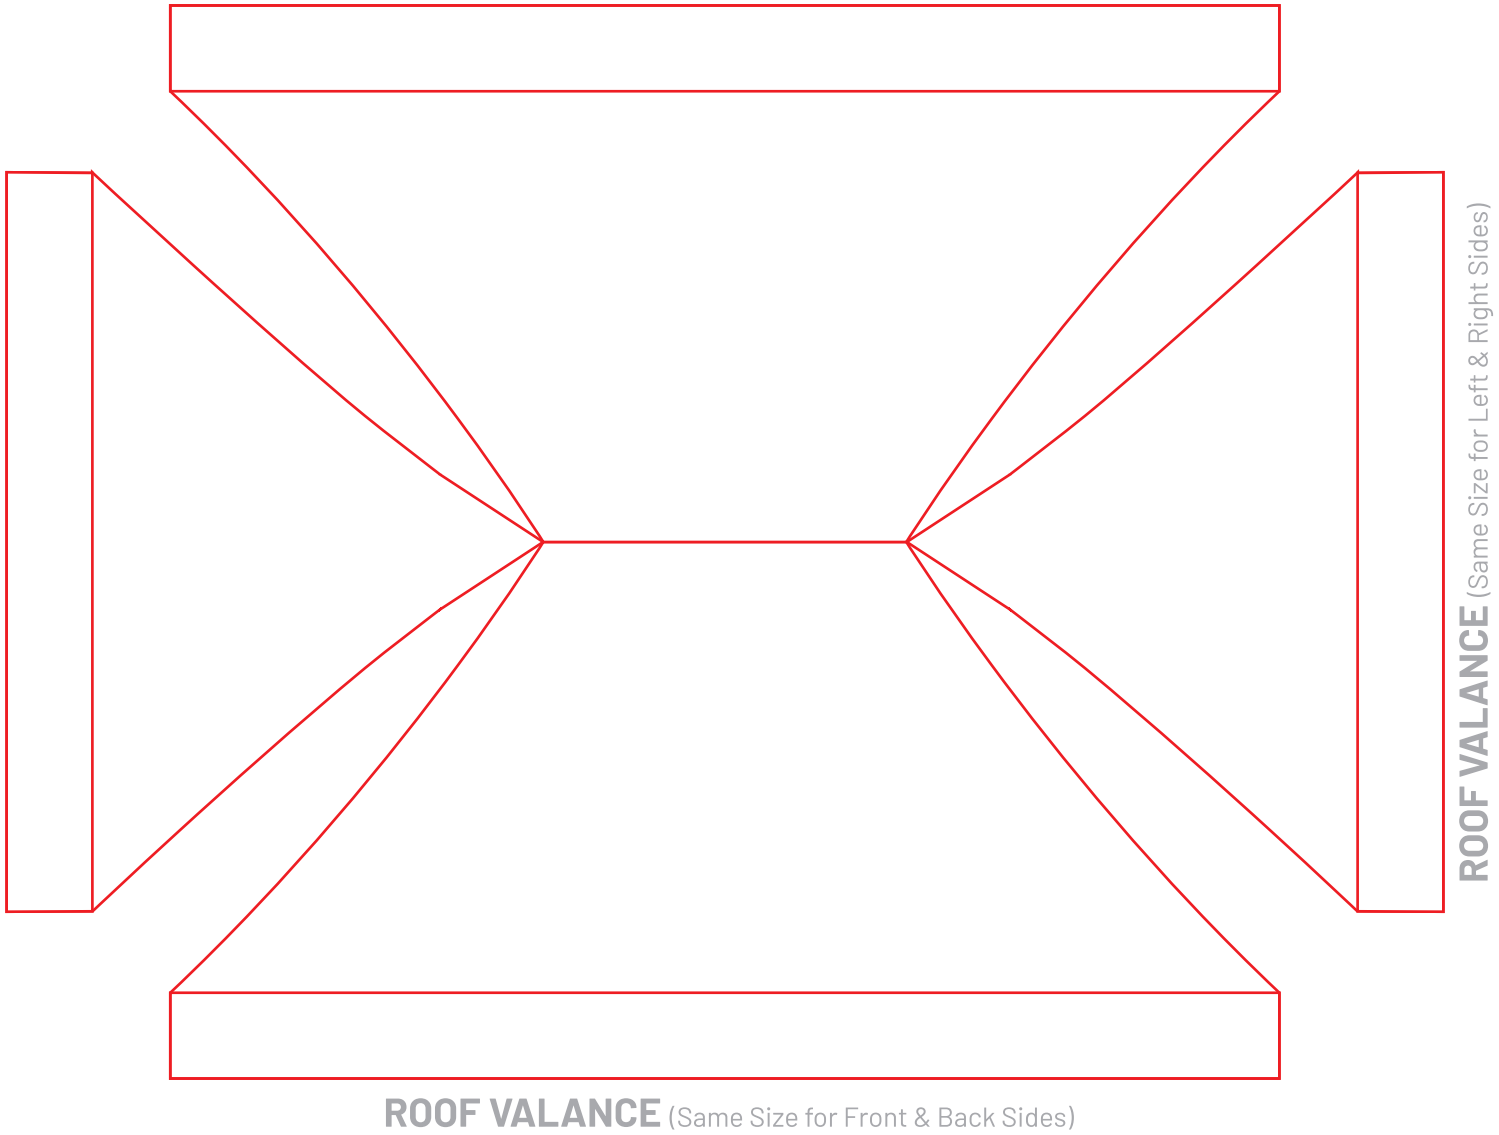

# SKETCH SHEET

10FT X 15FT TENT CONOPY

Please draw desire layout as per your requirement. Our designer will create design accordingly.

# SKETCH SHEET

## 9FT CONCAVE FLAG

\*If your package is having 1 flag then do sketch on one shape only.

**Please draw desire layout as per your requirement. Our designer will create design accordingly.**