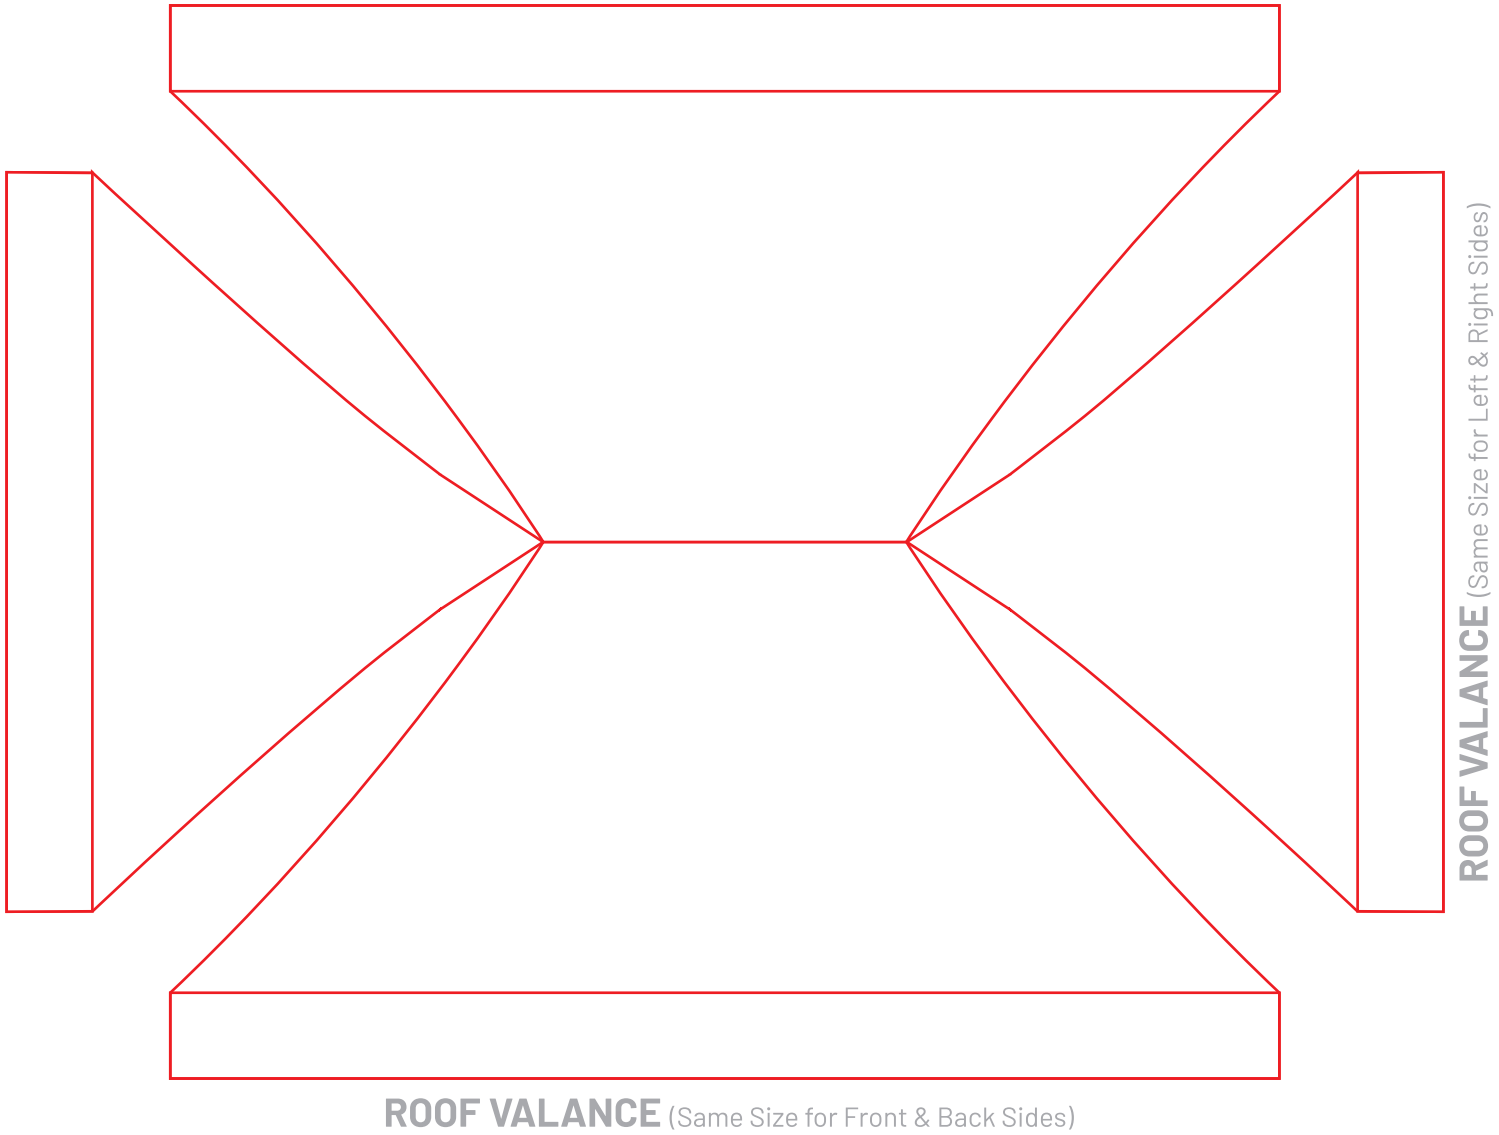

SKETCH SHEET

10FT X 15FT TENT CONOPY

Please draw desire layout as per your requirement. Our designer will create design accordingly.

SKETCH SHEET

6FT FITTED TABLE COVER
4 SIDED

Please draw desire layout as per your requirement. Our designer will create design accordingly.

SKETCH SHEET

33" RETRACTABLE BANNER STAND

Please draw desire layout as per your requirement. Our designer will create design accordingly.