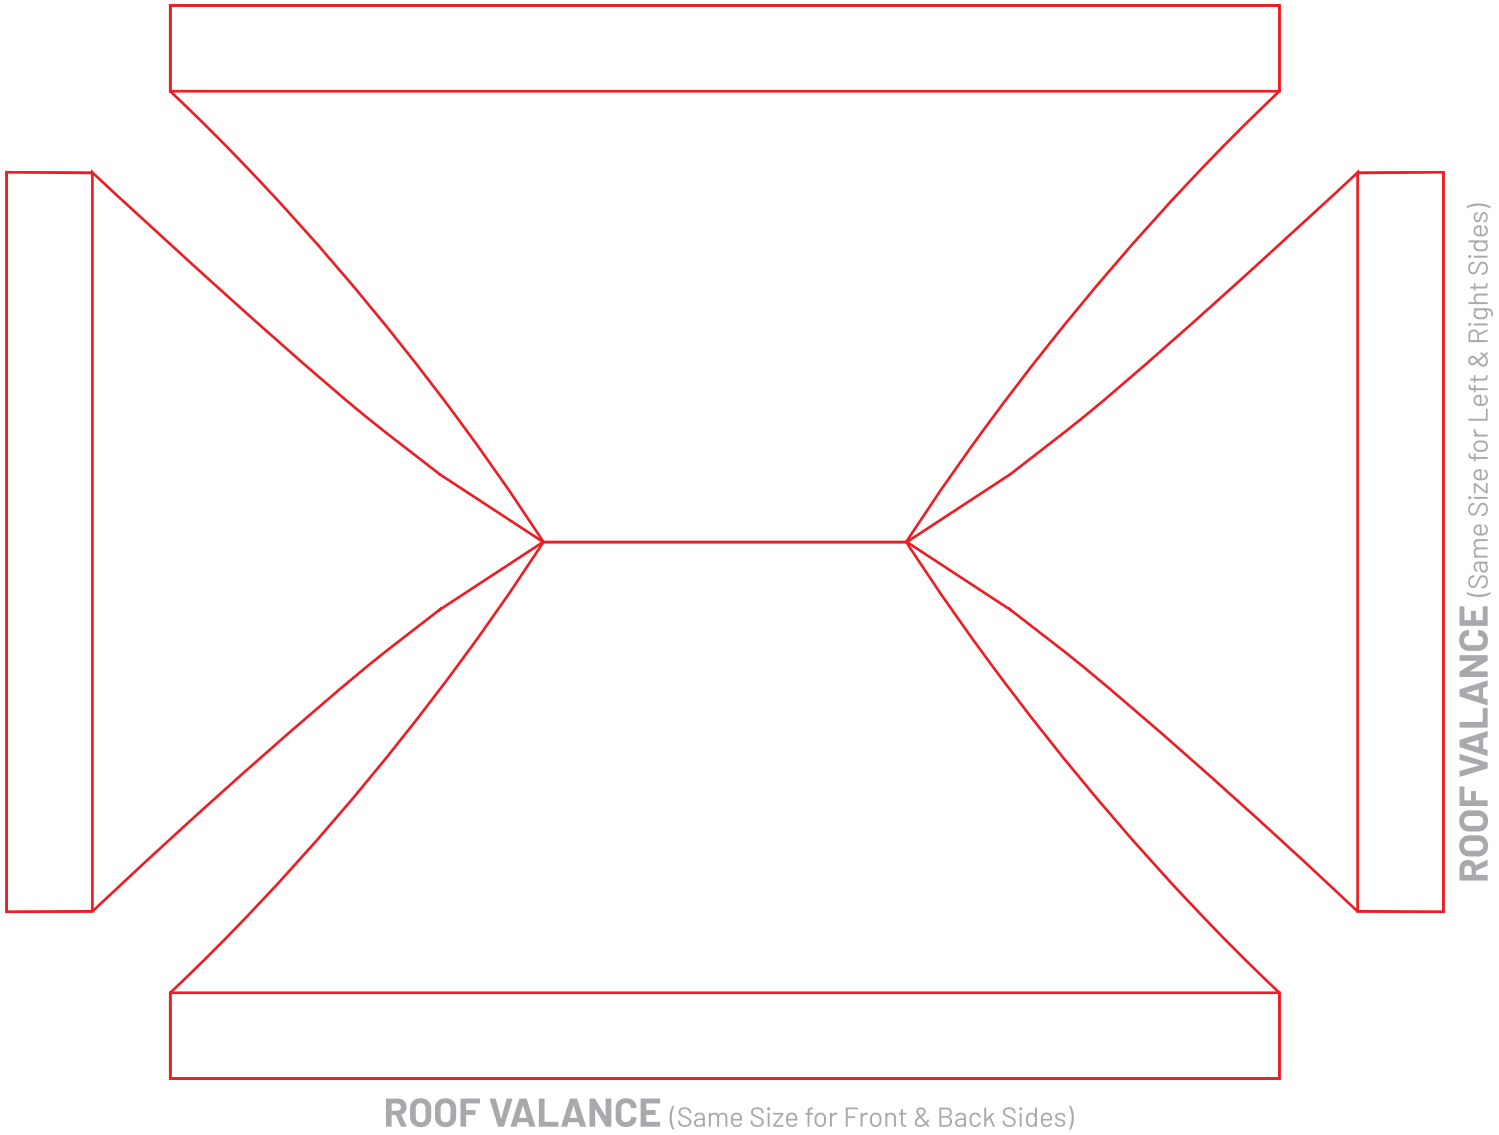

SKETCH SHEET

10FT X 15FT TENT CONOPY

Please draw desire layout as per your requirement. Our designer will create design accordingly.

SKETCH SHEET

10FT FULL LEFT WALL

*If your package is a single sided graphics option then do sketch on one rectangle only.

FULL WALL (PRINTED INSIDE)

FULL WALL (PRINTED OUTSIDE)

Please draw desire layout as per your requirement. Our designer will create design accordingly.

SKETCH SHEET

15FT FULL BACK WALL

*If your package is a single sided graphics option then do sketch on one rectangle only.

FULL WALL (PRINTED INSIDE)

FULL WALL (PRINTED OUTSIDE)

Please draw desire layout as per your requirement. Our designer will create design accordingly.

SKETCH SHEET

10FT FULL RIGHT WALL

*If your package is a single sided graphics option then do sketch on one rectangle only.