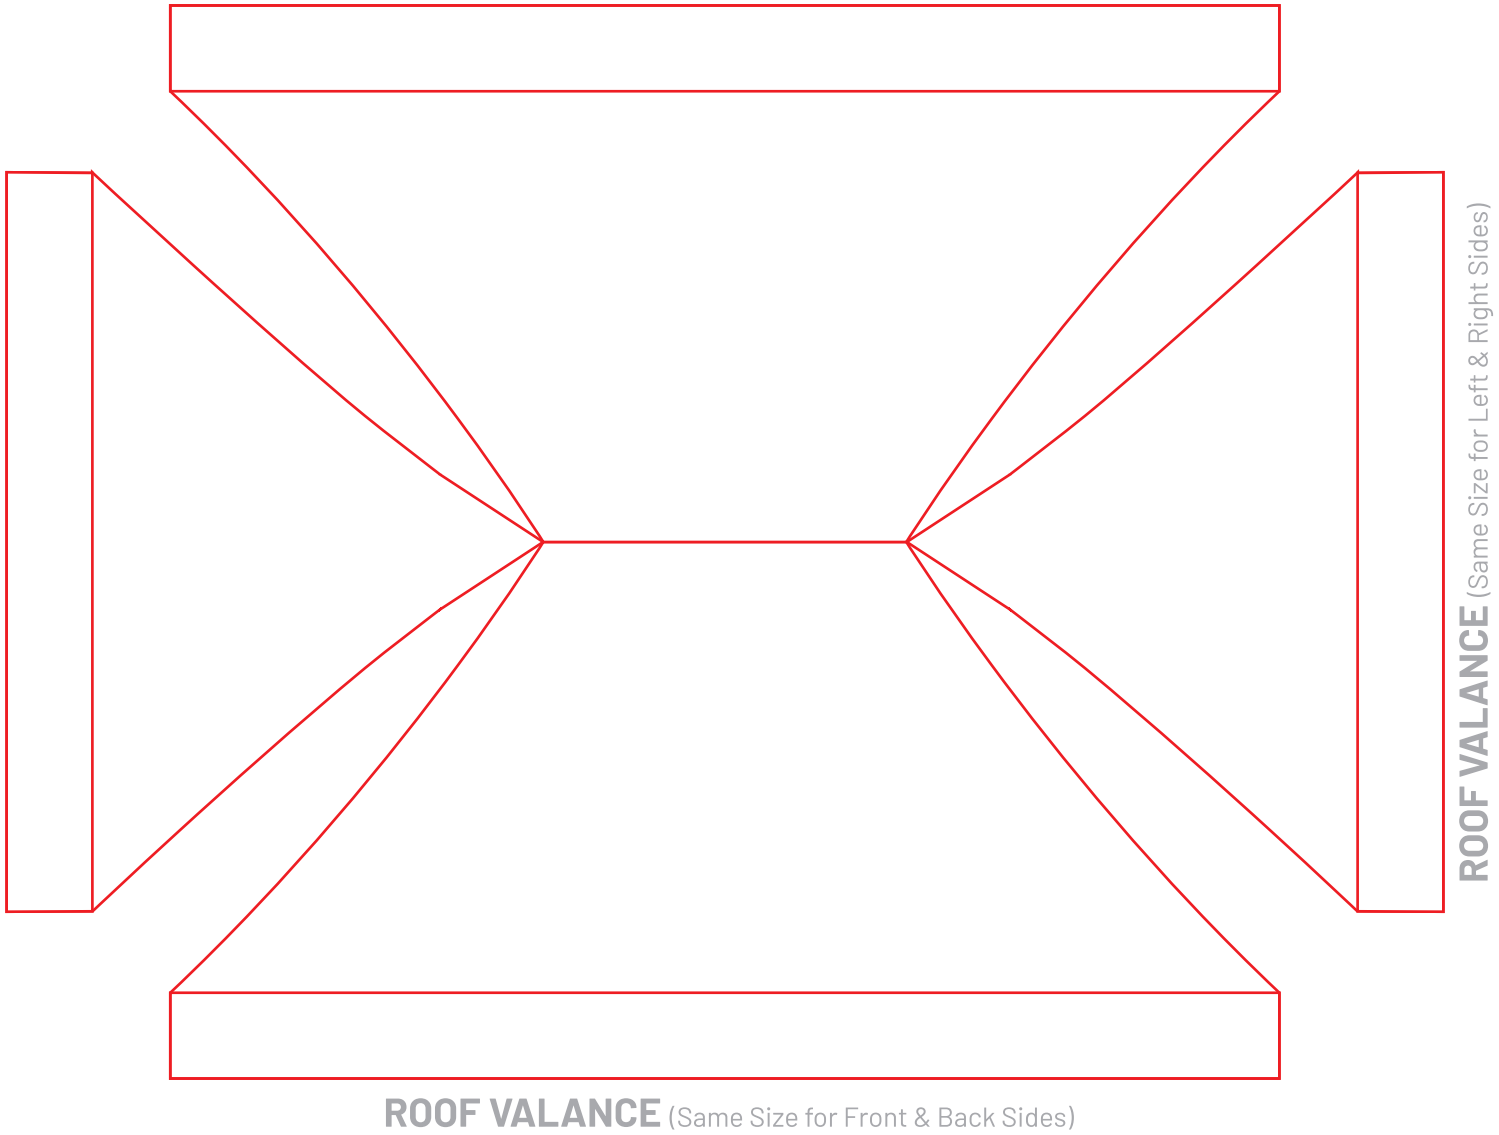

# SKETCH SHEET

10FT X 15FT TENT CONOPY

Please draw desire layout as per your requirement. Our designer will create design accordingly.