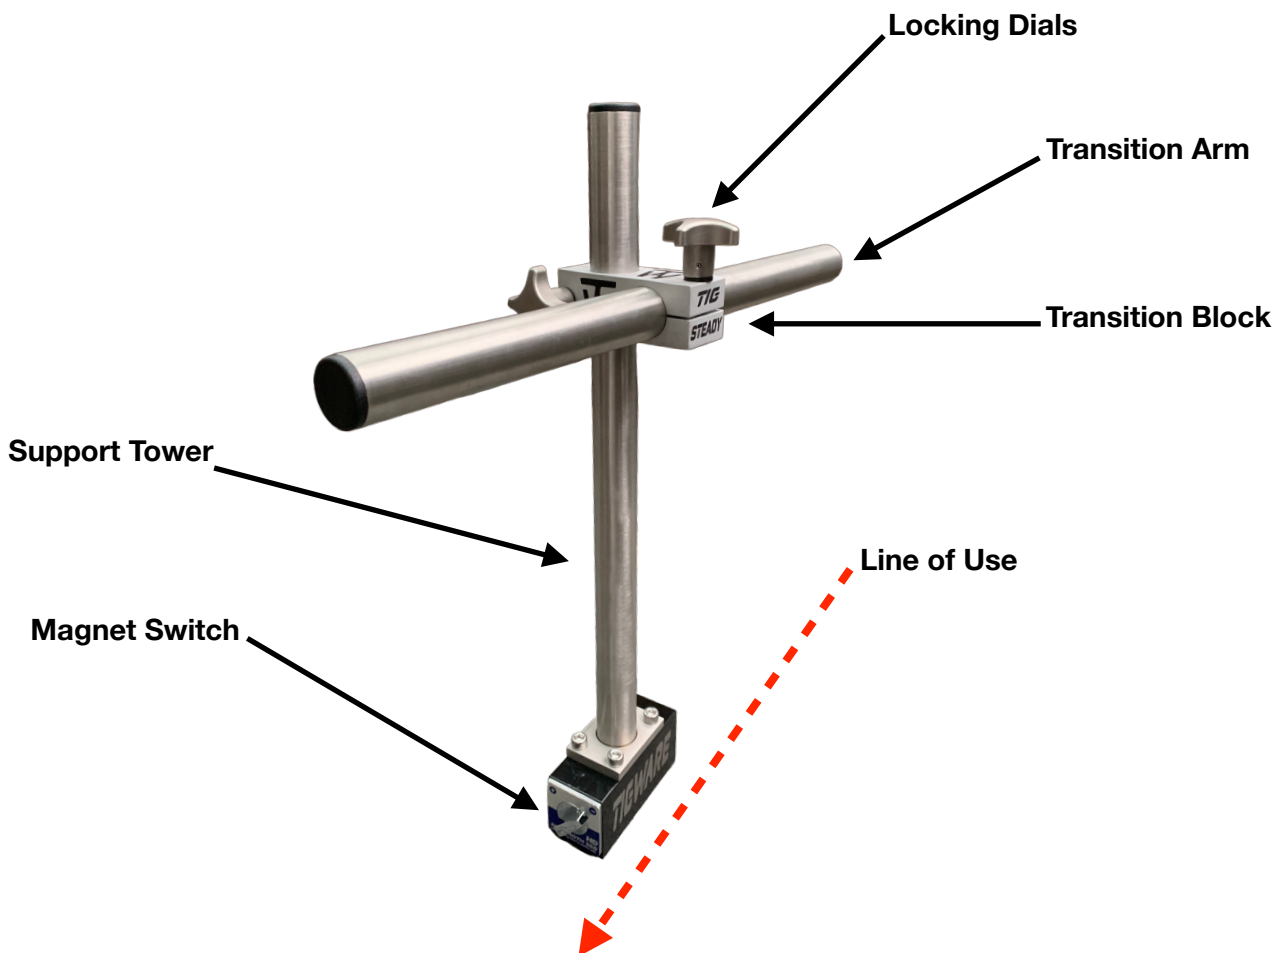

Colour: Silver / Black

Material: Aluminium / SS

General Information & Instructions

Always use the TIG Steady in-line with the Magnetic Base.

Other angles can be used with REDUCED holding force.

Australian INNOVATION