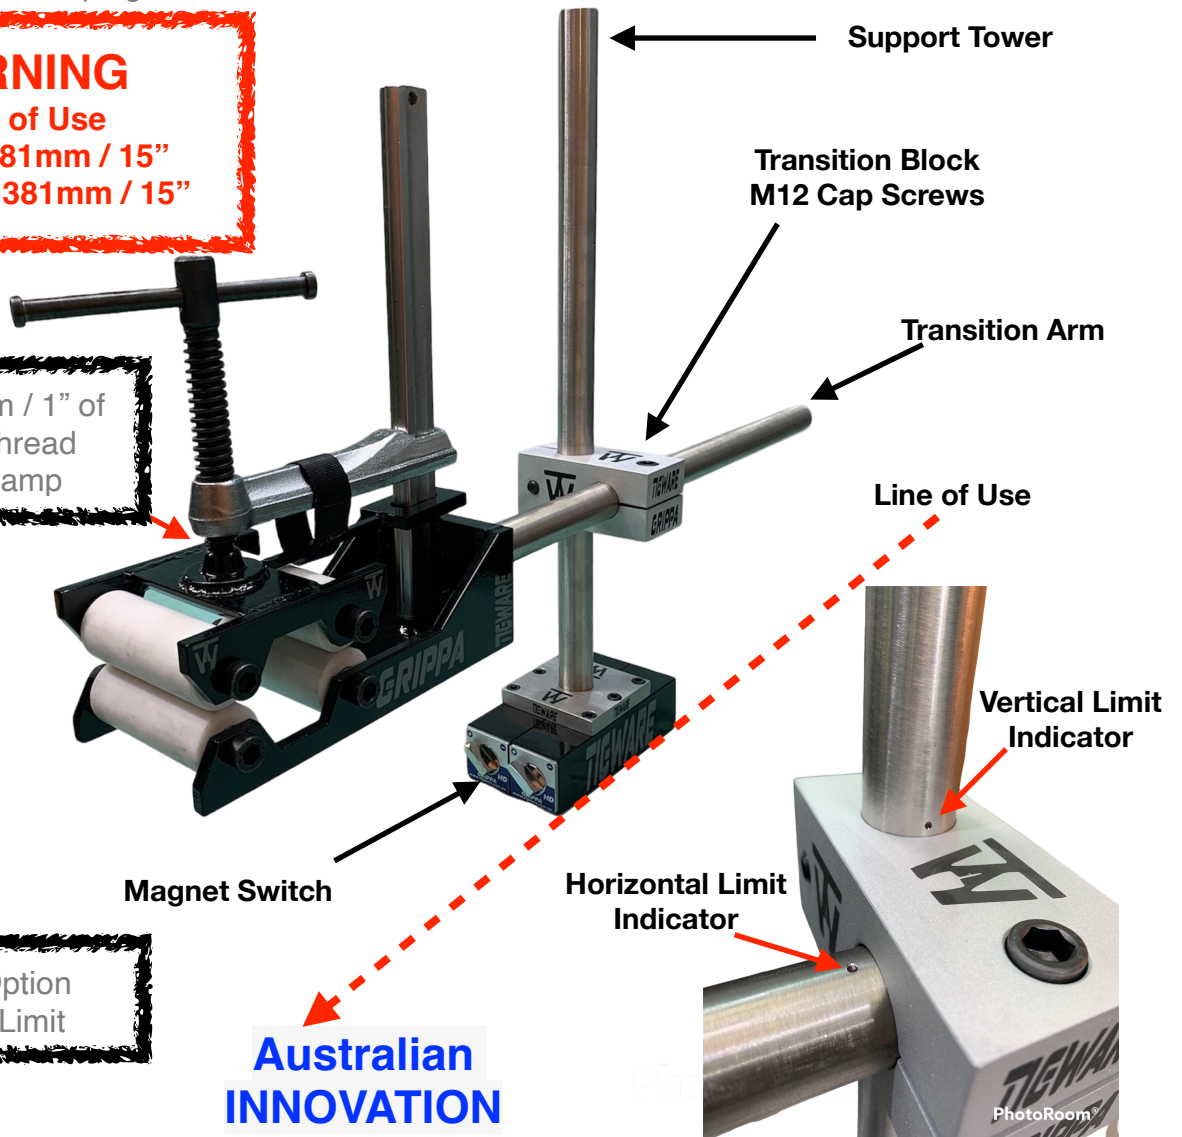

TIGWARE TIGWARE TIGWARE TIGWARE TIGWARE TIGWARE TIGWARE TIGWARE

www.tigware.com.au

Instagram @Tigware.Australia

Aussie Innovation

TIGWARE GRIPPA

Product Information Sheet

TIGWARE GRIPPA Melbourne Australia

Colour: Silver / Black

Material: TEFLON / SS / STEEL

General Information & Instructions

Always use the GRIPPA in-line with the Magnetic Base.

Other angles can be used with REDUCED holding force.

Always leave 25mm / 1" of Trapezoid Thread under the Clamp Arm

When Securing the Transition Block Apply Enough Force (Do Not Over Tension the Bolts)

Apply Enough Clamping Force to do the Job

WARNING

LIMITS of Use

Vertical = 381mm / 15"

Horizontal = 381mm / 15"

Always leave 25mm / 1" of Trapezoid Thread under the Clamp

Clamp Base Option
NO Position Limit

Australian
INNOVATION

Enjoy your new product and please let me know if you have any problems.

Regards John +61 (0) 448527996 / info@tigware.com.au