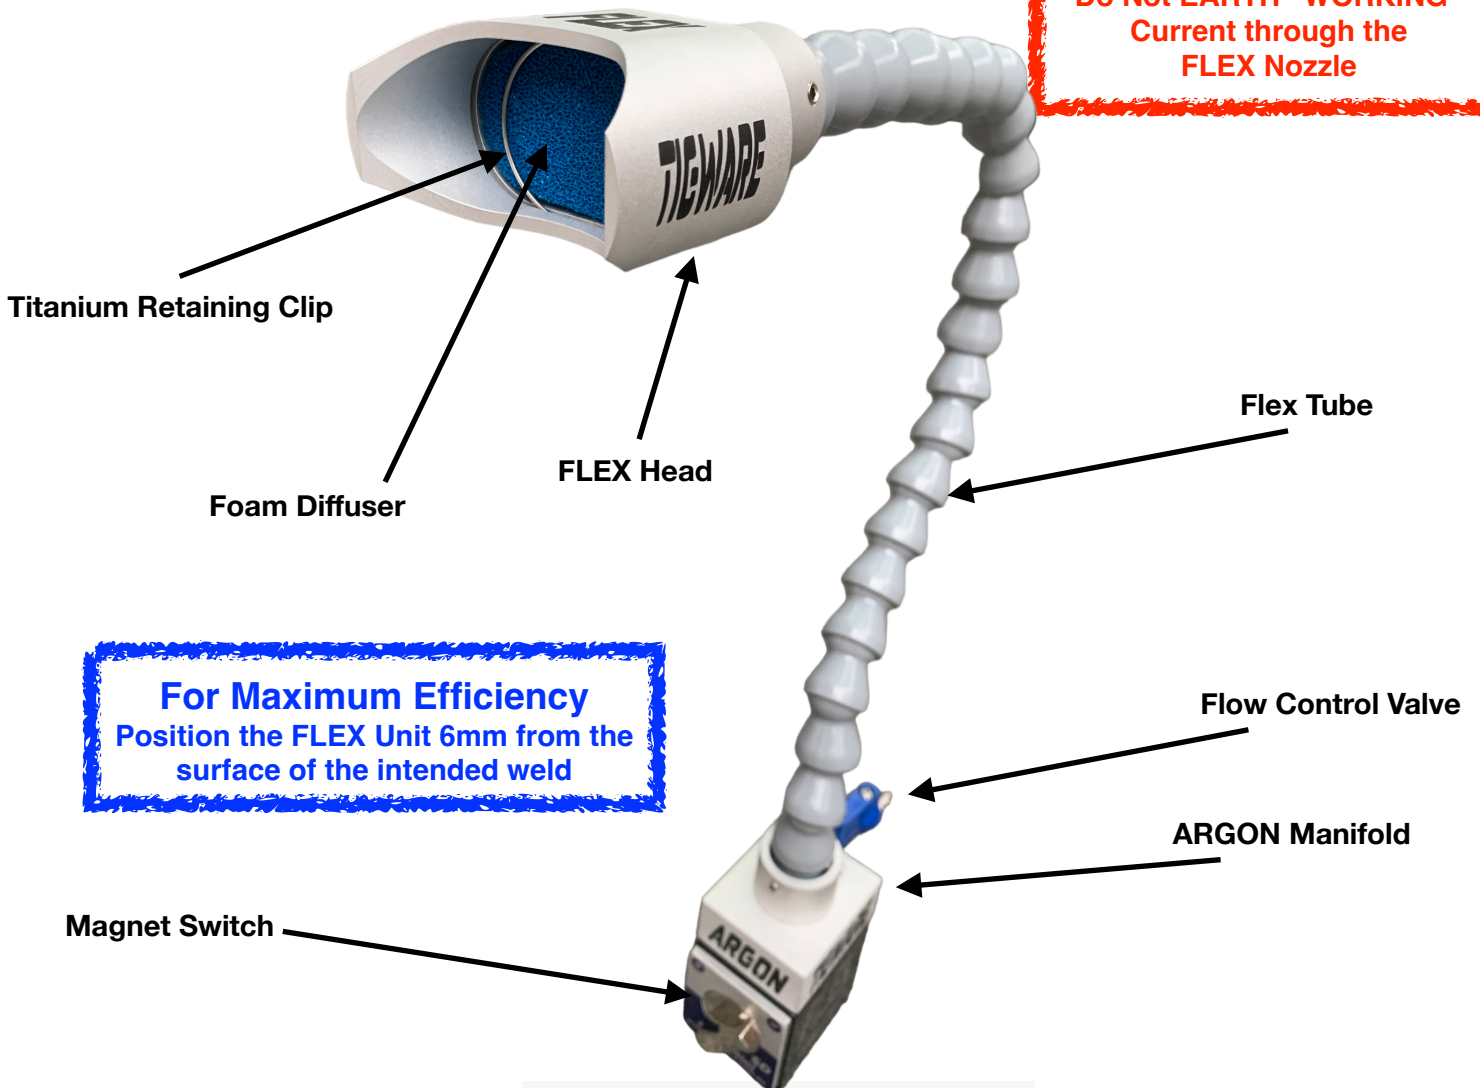

Colour: Silver

Material: 6061 AL

General Information & Instructions

Always use FLEX with the TIGWARE Supplied 45V44 Gas Lens.

Suggested Flow Rate

64 CFH / 30 L/Min (Or as Required)

WARNING
Do Not EARTH "WORKING"
Current through the
FLEX Nozzle