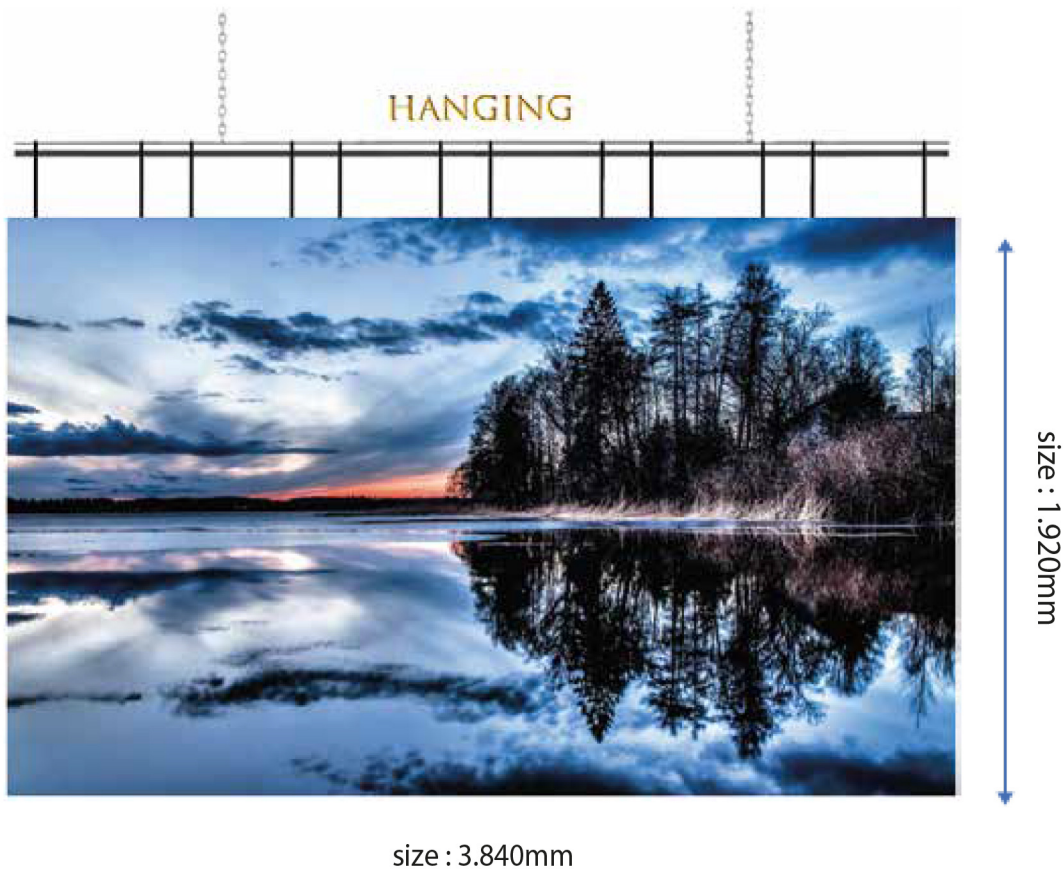

Ground stability

Front clearances: For making sure there is sufficient free area in front of the LED display screen and respect the maximum viewing angles and distance. Local regulations regarding such installation.

ULTRA WIDE VIEWING ANGLE

Both 160° from horizontal & vertical for the viewing angle.
Seeing from five directions, it would be still the natural and clear image in an LED display.

ULTRA FAST RESPONSE

Perfect Rendering Dynamic Picture