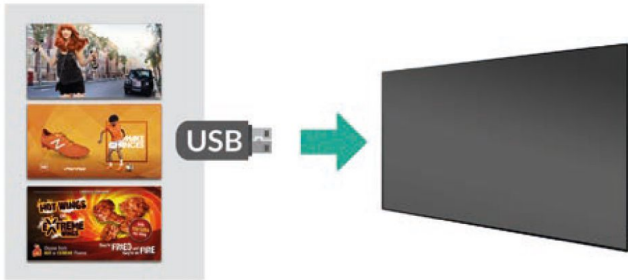

### Plug and Play

Plug and Play is the most straightforward way to upload content to the screen. Simply load images and videos on a USB stick, insert in the display, wait for your content to copy over and then remove. Your images and videos will now play in a continuous loop.

### Slim Bezel

The screens feature an extremely sleek and narrow bezel meaning that the enclosure to display area ratio is very low. The front is crafted from segmented aluminium to achieve ultimate precision while the polymer rear keeps the display super slim and lightweight.