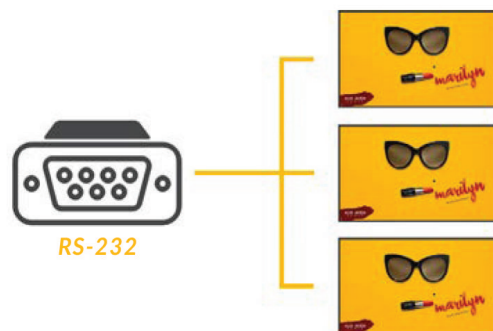

Multiple Inputs

Should you need to use the screen as a monitor you can connect it to an external source, like a PC or media player, using the HDMI input or the VGA and 3.5mm audio jack inputs.

- 1 RS-232
- 2 WIFI
- 3 IR IN
- 4 LAN
- 5 HDMI
- 6 VGA
- 7 Audio IN
- 8 USB x 2

Integrated Speakers

The displays feature two integrated slimline speakers for applications that require an audio element.

2W, 5Ω x 2
Integrated Speakers

RS-232 Control

Remotely control your screens by sending commands over long or short distances using RS-232 protocols.