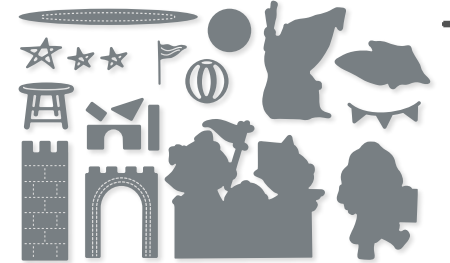

KIDDIN' AROUND DIES • 162838 | $34.00
14 dies. Largest die: 3-1/8" x 2-3/4" (7.9 x 7 cm).

10%
BUNDLED SAVINGS

KIDDIN' AROUND BUNDLE
162839 | ~~$60.00~~ $54.00
Cling •
Kiddin' Around Stamp Set (p. 50) + Kiddin' Around Dies