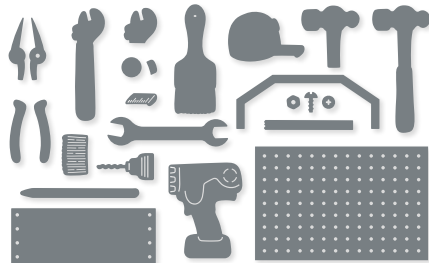

TRUSTY TOOLS DIES • 162722 | $37.00
20 dies. Largest die: 3-11/16" x 2-5/16"
(9.4 x 5.9 cm).

10%
BUNDLED SAVINGS

TRUSTY TOOLS BUNDLE
162723 | ~~$84.00~~ $75.50
Photopolymer •
Trusty Tools Stamp Set (p. 56) + Trusty Tools Dies