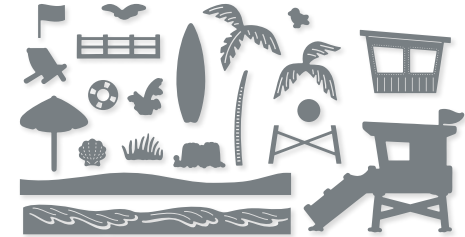

[ AC P. 153 ]  
STAMPIN' CUT &  
EMBOSS MACHINE  
149653 | \$128.00

[ AC P. 153 ]  
MINI STAMPIN' CUT  
& EMBOSS MACHINE  
150673 | \$66.00

**ADORING HEARTS HYBRID EMBOSING FOLDER • 162569 | \$39.00**  
 1 embossing folder. 6" x 6-1/4" (15.2 x 15.9 cm).  
 14 dies. Largest die: 5-1/2" x 5-1/2" (14 x 14 cm).