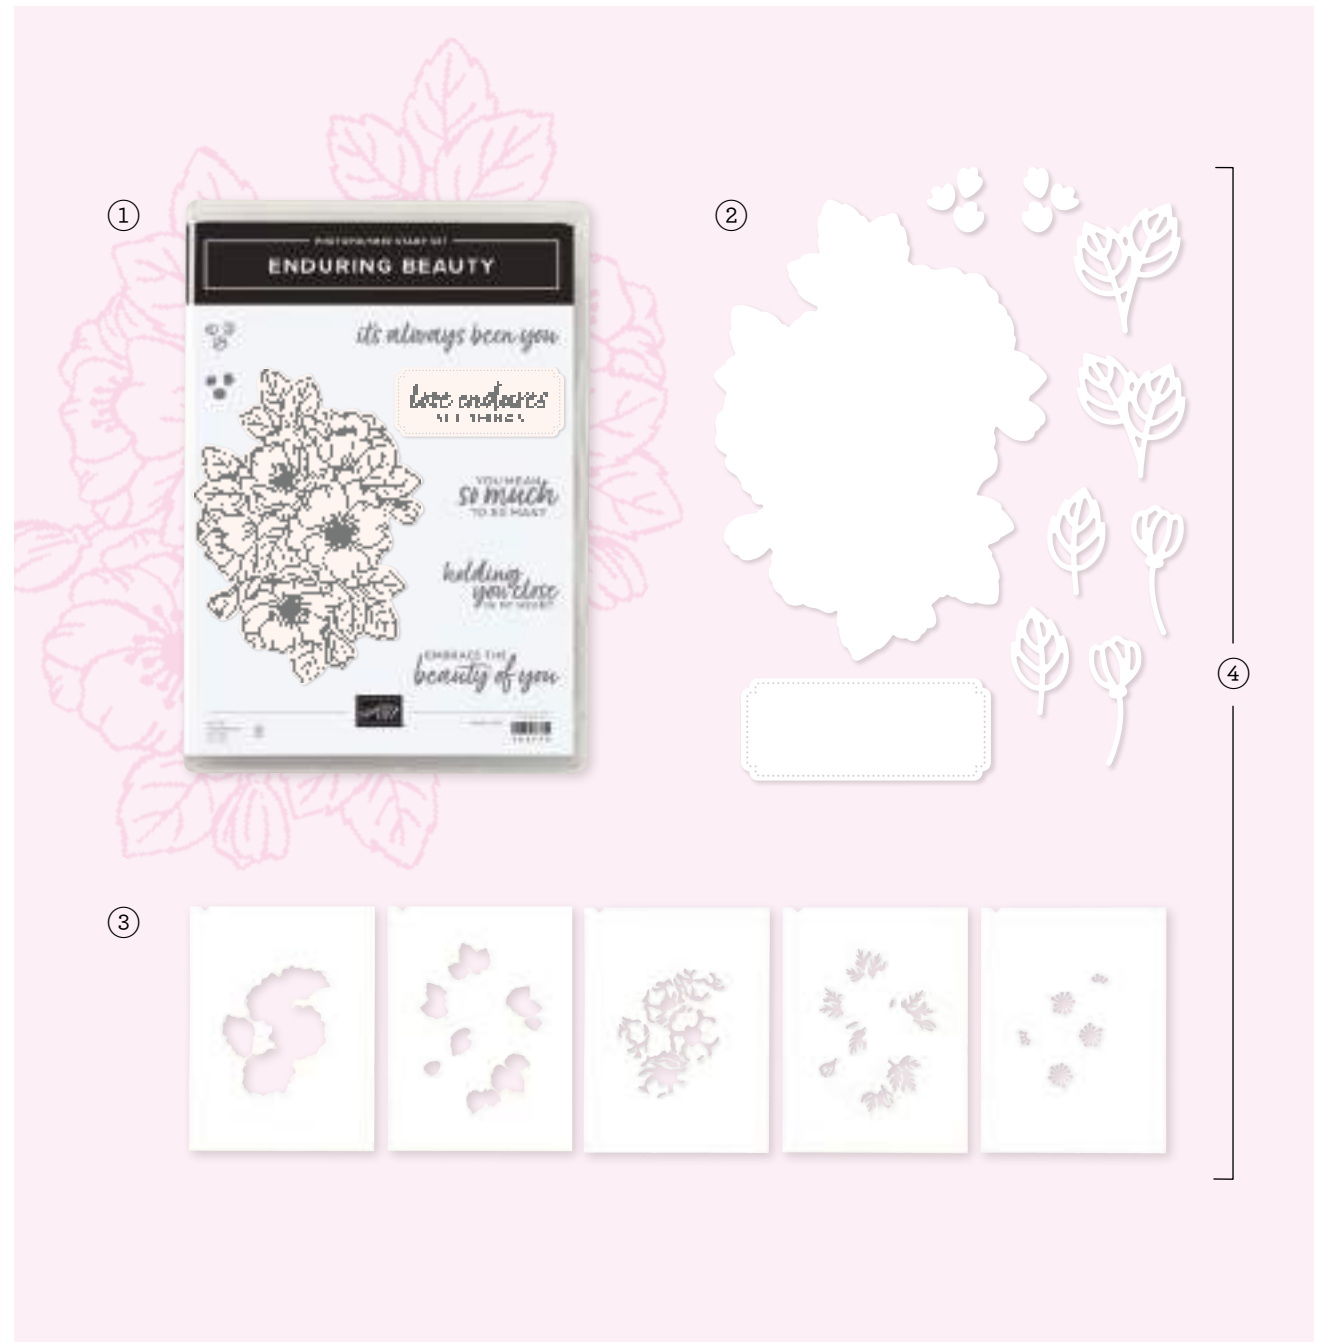

mix & MASK

The Enduring Beauty Bundle puts you in full creative control. Its seamless coordination makes it easy to use the products together, alone, or in any combination you want. Go ahead—mix and mask your way to a look you love!

1. ENDURING BEAUTY STAMP SET 162670 | $20.00

8 photopolymer stamps
(suggested clear blocks: a, c, f, h)
● Coordinates with Enduring Beauty Dies (p. 68)
and Enduring Beauty Decorative Masks (p. 68)

2. ENDURING BEAUTY DIES • 162672 | $26.00

Use with a Stampin' Cut & Emboss Machine (p. 66). 10 dies. Largest die: 3-7/16" x 4-3/4" (8.7 x 12.1 cm).

3. ENDURING BEAUTY DECORATIVE MASKS 162673 | $10.50

5 masks: 1 each of 5 designs. 5" x 6-5/8" (12.7 x 16.8 cm). Use with Classic Stampin' Ink (AC p. 122–123).

4. ENDURING BEAUTY BUNDLE 162674 | ~~$56.50~~ $50.75

10% **BUNDLED SAVINGS** Photopolymer
Enduring Beauty Stamp Set + Enduring Beauty
Dies (p. 68) + Enduring Beauty Decorative Masks
(p. 68)