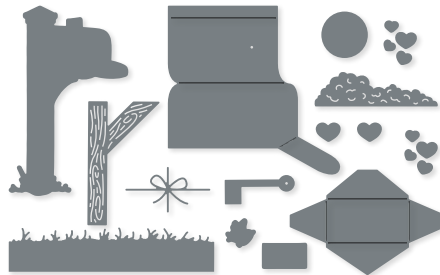

SENDING LOVE DIES • 162879 | $35.00
15 dies. Largest die: 3-7/16" x 4-15/16"
(9.8 x 12.5 cm).

10%
BUNDLED SAVINGS

SENDING LOVE BUNDLE
162880 | $60.00 $54.00

Cling •
Sending Love Stamp Set (p. 11) + Sending Love Dies