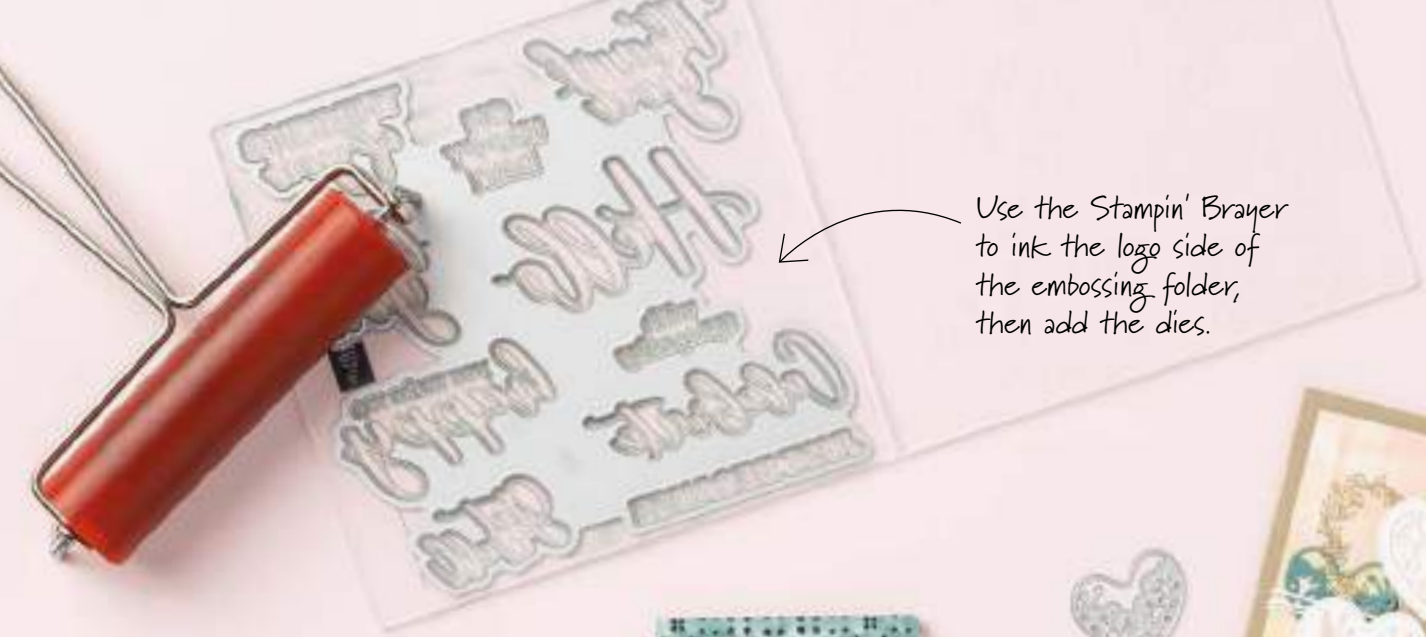

Use the Stampin' Brayer to ink the logo side of the embossing folder, then add the dies.

Create a background with the Stampin' Brayer!