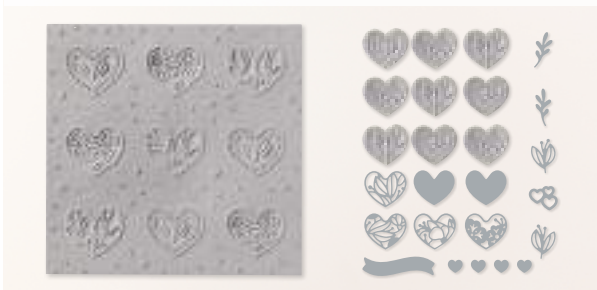

**THOUGHTFUL EXPRESSIONS**  
162821 | \$37.00  
[ P. 62 ]

**TRUSTY TOOLS**  
162722 | \$37.00  
[ P. 56 ]

**WILD FERNS**  
162654 | \$33.00  
[ P. 21 ]

EMBOSSING FOLDERS

**ADORING HEARTS HYBRID** • 162569 | \$39.00  
[ P. 18 ]