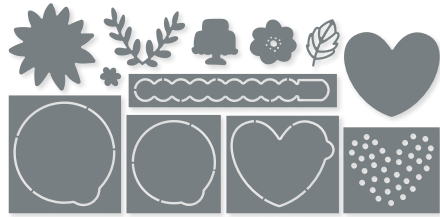

HOORAY FOR SURPRISES DIES
162857 | $32.00
12 dies. Largest die: 4-1/2" x 1/2" (11.4 x 1.3 cm).

10%
BUNDLED SAVINGS

HOORAY FOR SURPRISES BUNDLE
162858 | ~~$52.00~~ $46.75
Photopolymer •
Hooray for Surprises Stamp Set (p. 13) + Hooray for Surprises Dies