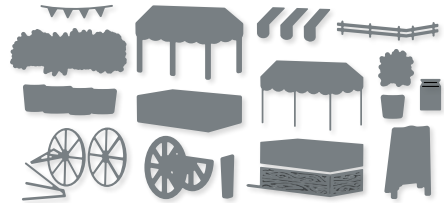

FLOWER CART DIES • 162780 | $34.00
15 dies. Largest die: 2-1/4" x 1-1/2"
(5.7 x 3.8 cm).