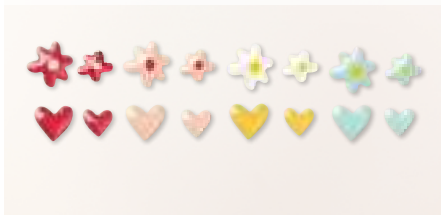

**HEARTFELT HEXAGON**  
162888 | \$22.00  
[ P. 12 ]

**MODERN OVAL**  
162234 | \$22.00  
[ P. 35 ]

PUNCHES

**SUBMARINE LIFE BUILDER**  
162534 | \$22.00  
[ P. 52 ]

**ADHESIVE-BACKED HEARTS & FLOWERS**  
162557 | \$8.00  
[ P. 9 ]