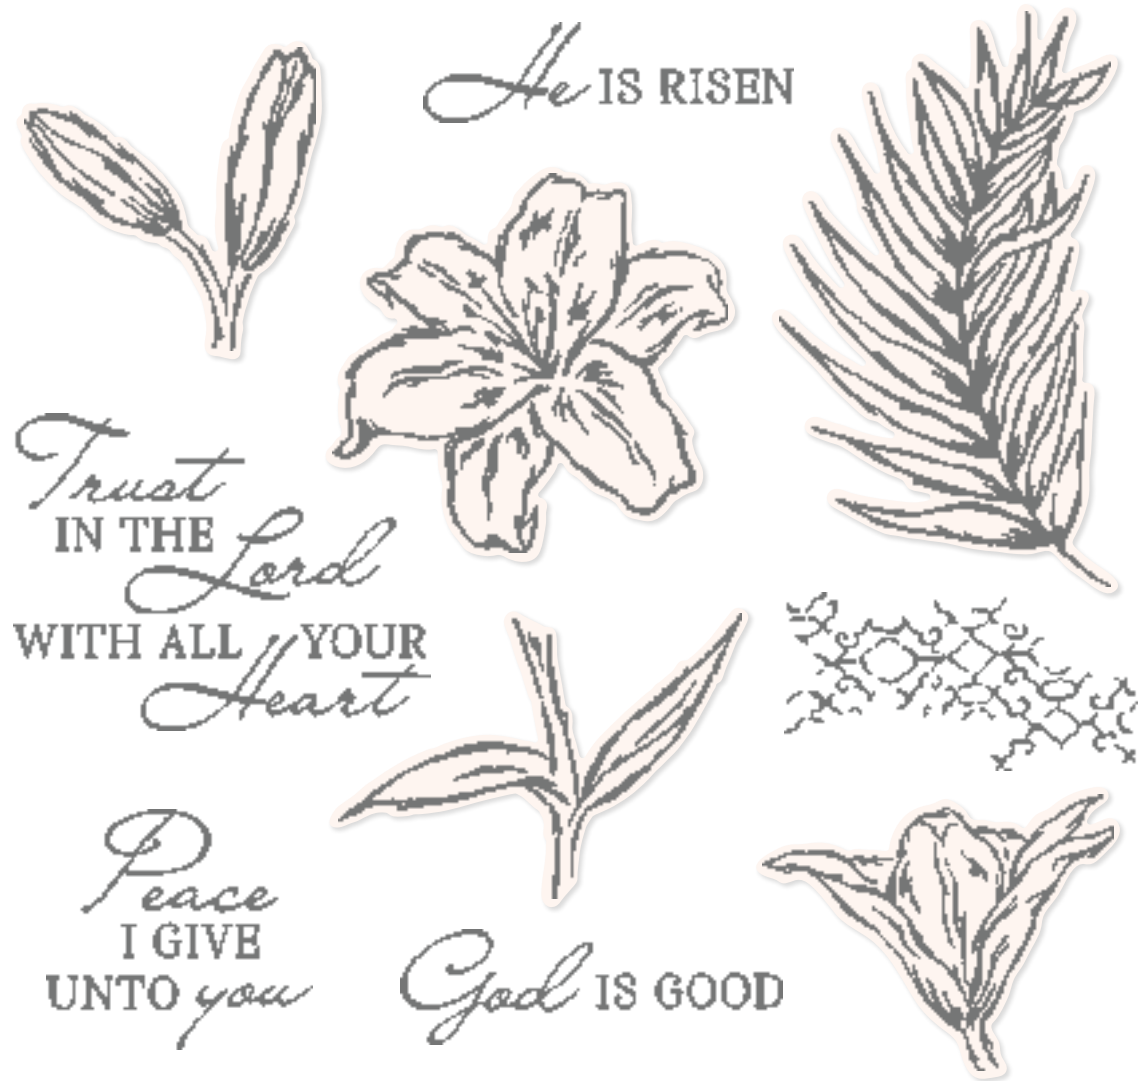

EASTER LILIES • 162783 | $24.00

10 photopolymer stamps (suggested clear blocks: c, d, e)
© Coordinates with Easter Lilies Dies

10%

BUNDLED SAVINGS

+

EASTER LILIES BUNDLE
162786 | ~~$58.00~~ $52.00
Photopolymer
Easter Lilies Stamp Set + Easter Lilies Dies (p. 68)