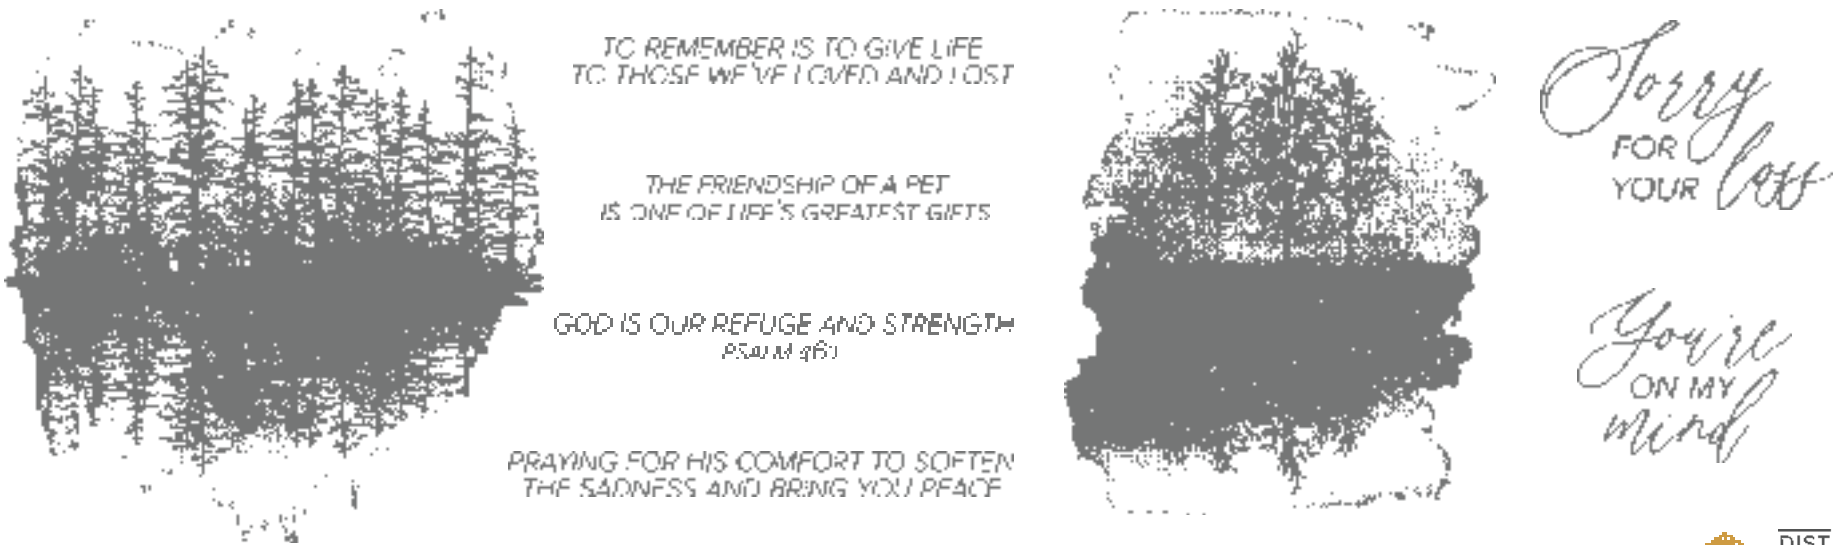

QUIET REFLECTION • 162689 | $26.00
8 cling stamps (suggested clear blocks: c, d, e)
Inspired by Million Sales Achiever Sarah Schueler