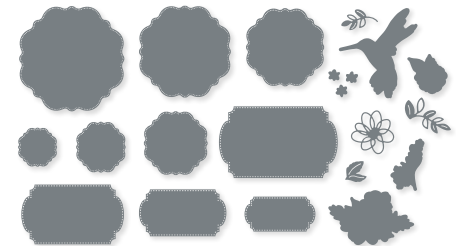

THOUGHTFUL EXPRESSIONS DIES
162821 | $37.00
19 dies. Largest die: 3-11/16" x 3-11/16"
(9.4 x 9.4 cm).

10%
BUNDLED SAVINGS

SUBMARINE LIFE BUNDLE
162774 | ~~$63.00~~ $56.50
Photopolymer
Submarine Life Stamp Set (p. 52) + Submarine Life Builder Punch

10%
BUNDLED SAVINGS

THOUGHTFUL EXPRESSIONS BUNDLE
162822 | ~~$62.00~~ $55.75
Cling
Thoughtful Expressions Stamp Set (p. 62)
+ Thoughtful Expressions Dies