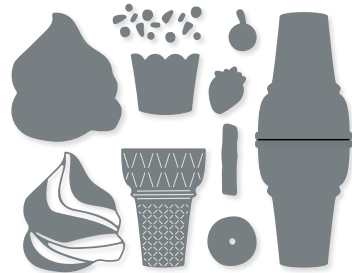

ICE CREAM SWIRL DIES • 162770 | $35.00
10 dies. Largest die: 2-5/16" x 5-7/8"
(5.9 x 14.9 cm).

10%
BUNDLED SAVINGS

ICE CREAM SWIRL BUNDLE
162771 | ~~$59.00~~ $53.00
Photopolymer •
Ice Cream Swirl Stamp Set (p. 37) + Ice Cream Swirl Dies