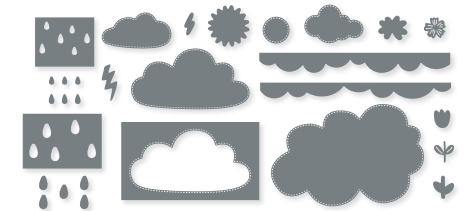

BRIGHT SKIES DIES • 162793 | $34.00
17 dies. Largest die: 4-11/16" x 3" (11.9 x 7.6 cm).

10%
BUNDLED SAVINGS

BEE MY VALENTINE BUNDLE
162554 | ~~$43.00~~ $38.50
Photopolymer •
Bee My Valentine Stamp Set (p. 10) + Bee Builder Punch

10%
BUNDLED SAVINGS

BRIGHT SKIES BUNDLE
162794 | ~~$54.00~~ $48.50
Photopolymer •
Bright Skies Stamp Set (p. 51) + Bright Skies Dies