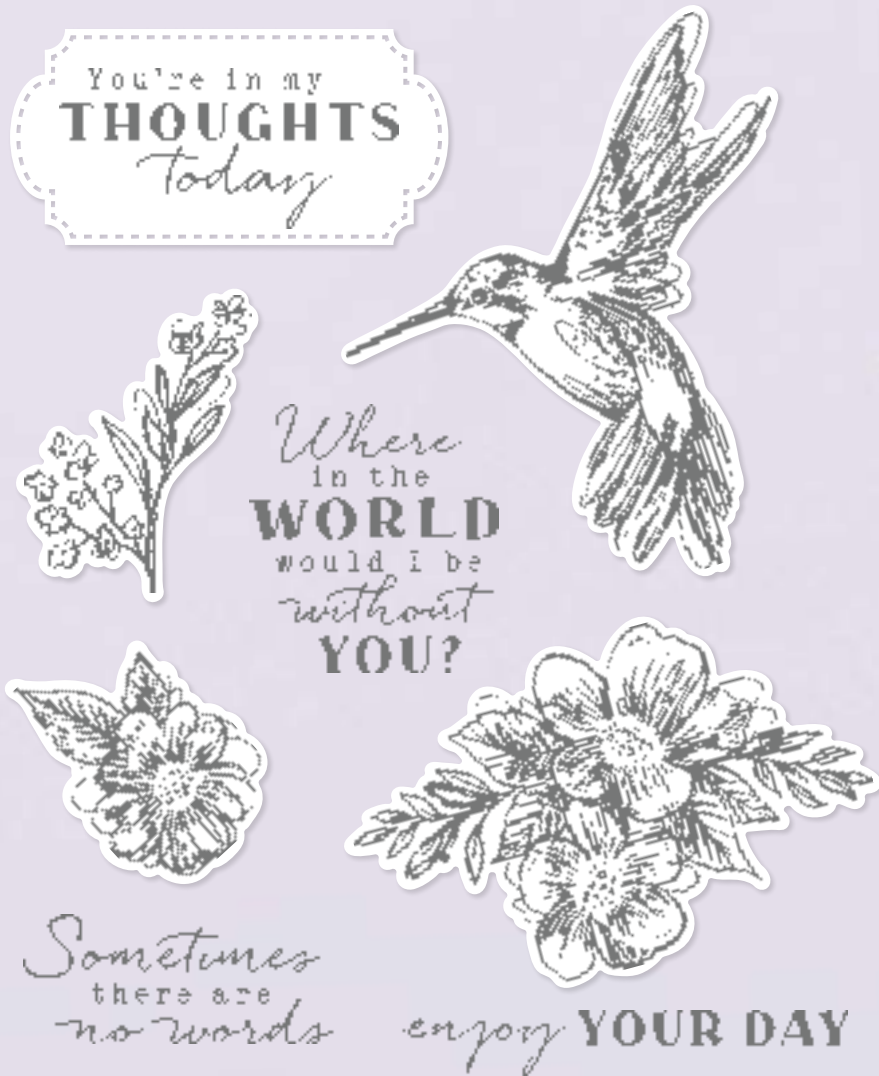

THOUGHTFUL EXPRESSIONS • 162815 | $25.00

8 cling stamps (suggested clear blocks: b, c, d, e)
O Coordinates with Thoughtful Expressions Dies

10%
BUNDLED SAVINGS

+

THOUGHTFUL EXPRESSIONS BUNDLE

162822 | ~~$62.00~~ $55.75

Cling
Thoughtful Expressions Stamp Set
+ Thoughtful Expressions Dies (p. 73)

THOUGHTFUL EXPRESSIONS DIES • 162821 | $37.00

Use with a Stampin' Cut & Emboss Machine (p. 66).
19 dies. Largest die: 3-11/16" x 3-11/16" (9.4 x 9.4 cm).