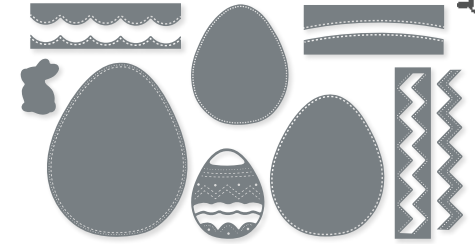

EXCELLENT EGGS DIES • 162807 | $25.00
8 dies. Largest die: 2-3/4" x 3-7/16" (7 x 8.7 cm).

10%
BUNDLED SAVINGS

EVERYDAY DETAILS BUNDLE
162865 | ~~$58.00~~ $52.00
Cling
Everyday Details Stamp Set (p. 28) + Everyday Details Dies

10%
BUNDLED SAVINGS

EXCELLENT EGGS BUNDLE
162808 | ~~$48.00~~ $43.00
Cling
Excellent Eggs Stamp Set (p. 27) + Excellent Eggs Dies