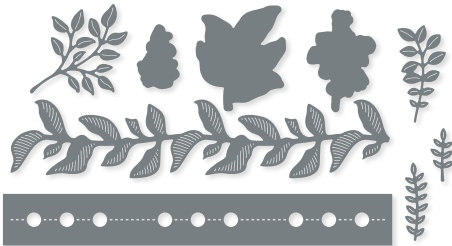

NOTES OF NATURE DIES • 163203 | $28.00
9 dies. Largest die: 1-1/4" x 6" (3.2 x 15.2 cm).