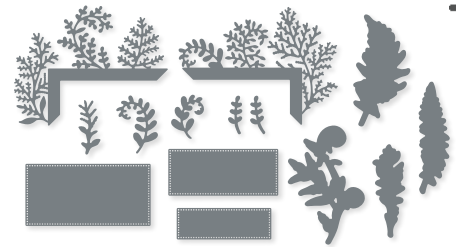

**TRUSTY TOOLS DIES • 162722 | \$37.00**  
20 dies. Largest die: 3-11/16" x 2-5/16"  
(9.4 x 5.9 cm).

**10%**  
BUNDLED SAVINGS

**TRUSTY TOOLS BUNDLE**  
162723 | ~~\$84.00~~ \$75.50  
Photopolymer •   
Trusty Tools Stamp Set (p. 56) + Trusty Tools Dies