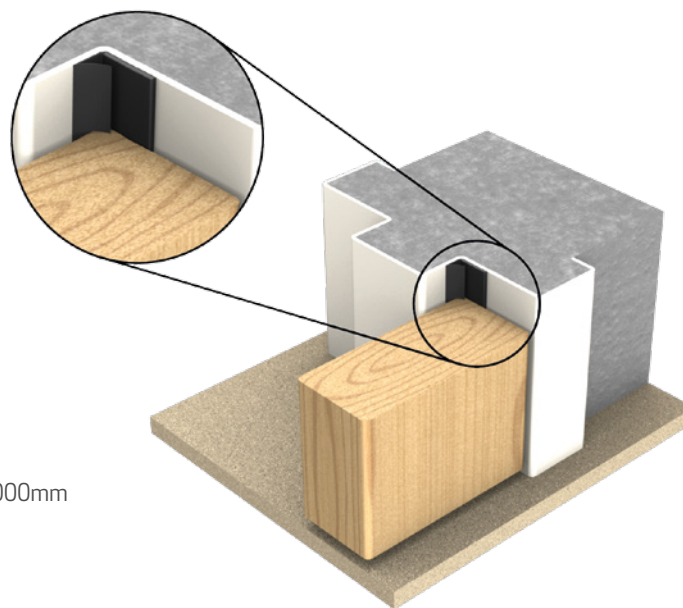

Product Fact Sheet

KG1612BW

Description

Graphite intumescent combined fire, smoke and acoustic seal.

Application

This hybrid, intumescent fire & smoke seal is simply fitted onto the rebate of a door frame perimeter to provide resistance against fire, smoke, sound, draughts, dust and light.

Use With

Used in conjunction with a Kilargo door bottom solution such as the IS8010si automatic door bottom or KP3504TF seal to provide a total door sealing system.

Materials

Kilargo high performance graphite based intumescent core with PVC skin combined with an elastomeric sealing blade. Supplied with aggressive self adhesive backing tape on both flanges of the carrier.

Gap Size

Minimum 2mm - Maximum 3mm

Sizes

Door Sets:	Single	1 x 1000mm, 2 x 2100mm
	Long Single	1 x 1000mm, 2 x 2750mm
	Double	3 x 2100mm
	Long Double	1 x 2100mm, 2 x 2750mm
Standard lengths		1000mm, 2100mm, 2400mm, 2700mm, 3000mm

Finish

- **Standard Colours:** Black, White

Fixing

The product is fitted along the rebate of the door frame perimeter and applied using the integral self-adhesive backing tape.

Approval/s

- Fully tested to AS1530 Part 4 for up to 2 hours on proprietary fire door assemblies in accordance with AS1905 Part 1
- Medium temperature smoke leakage approvals to AS1530 Part 7 available on proprietary door assemblies
- Acoustically tested in accordance with AS1191, ISO140.3 & ISO10140-2.