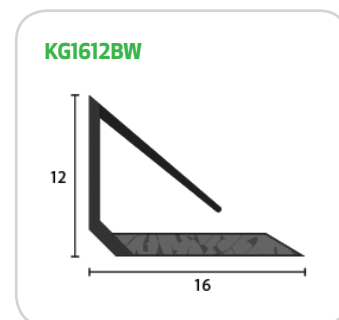

Use With

Used in conjunction with a Kilargo door bottom solution such as the IS8010si automatic door bottom or KP3504TF seal to provide a total door sealing system.

Materials

Kilargo high performance graphite based intumescent core with PVC skin combined with an elastomeric sealing blade. Supplied with aggressive self adhesive backing tape on both flanges of the carrier.

Gap Size

Minimum 2mm - Maximum 3mm

Sizes

Door Sets:	Single	1 x 1000mm, 2 x 2100mm
	Long Single	1 x 1000mm, 2 x 2750mm
	Double	3 x 2100mm
	Long Double	1 x 2100mm, 2 x 2750mm
Standard lengths		1000mm, 2100mm, 2400mm, 2700mm, 3000mm

Finish

- **Standard Colours:** Black, White

Fixing

The product is fitted along the rebate of the door frame perimeter and applied using the integral self-adhesive backing tape.

Approval/s

- Fully tested to AS1530 Part 4 for up to 2 hours on proprietary fire door assemblies in accordance with AS1905 Part 1
- Medium temperature smoke leakage approvals to AS1530 Part 7 available on proprietary door assemblies
- Acoustically tested in accordance with AS1191, ISO140.3 & ISO10140-2.