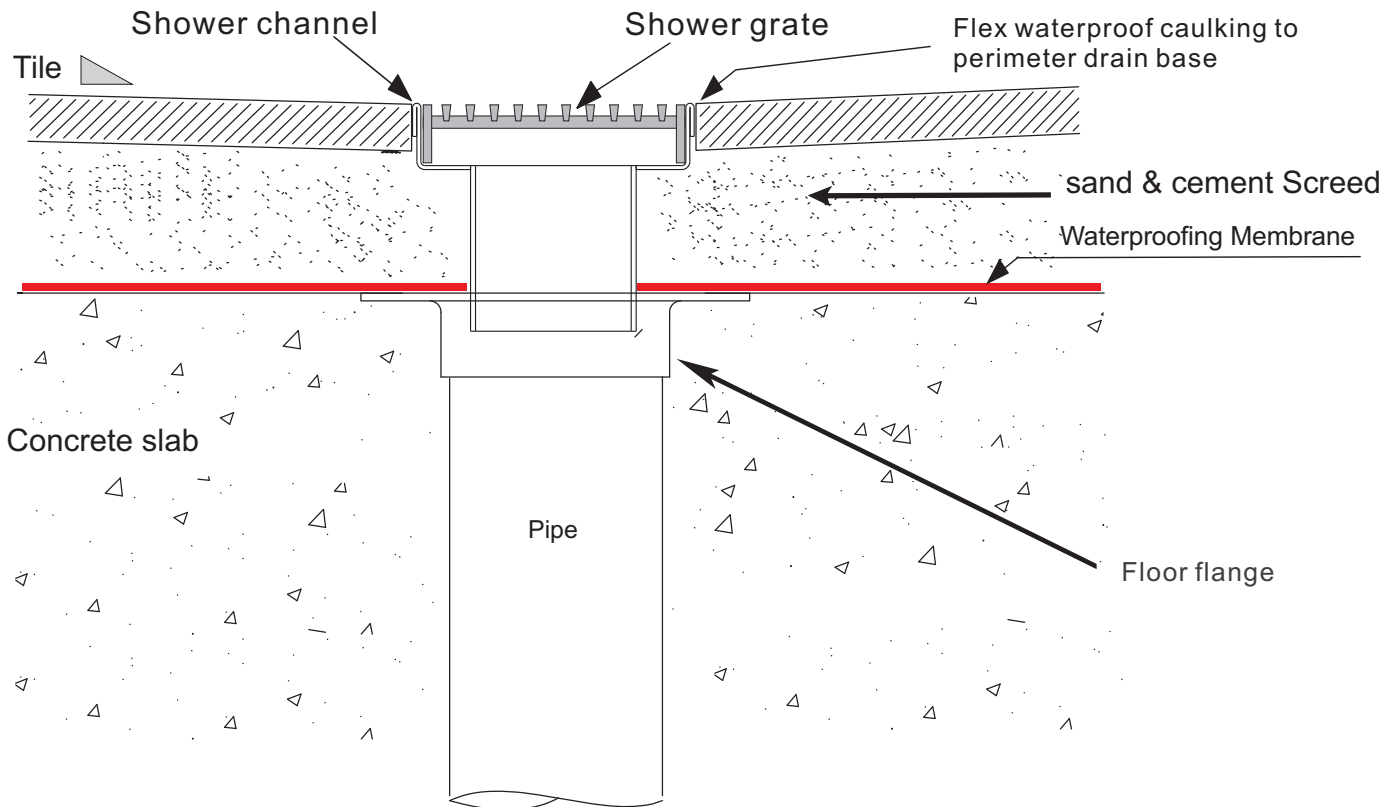

Standard installation for concrete slab shower drains/tile insert floor

Installation Site: