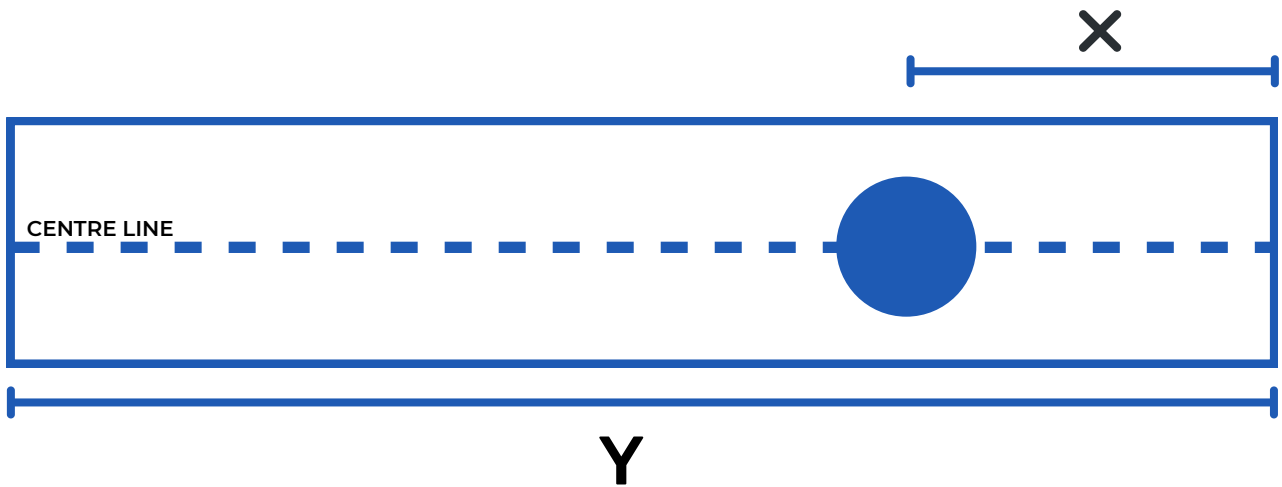

Vincent Buda & Co.

TRUST THE BUDA SINCE 1957

Order Form

CUSTOMER DETAILS	
NAME:	COMPANY NAME:
PHONE:	
EMAIL:	
DELIVERY OR PICK UP:	
DELIVERY ADDRESS:	

STYLE & PROFILE

- TILE INSERT (100MM WIDE X 30MM DEEP)
- TILE INSERT (70MM WIDE X 25MM DEEP)
- HEELGUARD (100MM WIDE X 22MM DEEP)
- HEELGUARD (85MM WIDE X 22MM DEEP)
- HEELGUARD (70MM WIDE X 22MM DEEP)
- LINES PATTERN (100MM WIDE X 22MM DEEP)
- LINES PATTERN (85MM WIDE X 22MM DEEP)

OUTLET SIZE

- 38MM
- 50MM
- 76MM (85MM OR 100MM WIDE ONLY)
- 83MM (100MM WIDE ONLY)
- 95MM (100MM WIDE ONLY)

DIMENSIONS

Y LENGTH =

X OUTLET DIMENSION =

NOTES

PLEASE NOTE:

ALL DIMENSIONS ARE ASSUMED TO BE IN MILLIMETERS UNLESS OTHERWISE SPECIFIED
OUTLET DIMENSION PROVIDED IS ASSUMED TO BE FROM THE END TO CENTRE OF THE HOLE UNLESS OTHERWISE SPECIFIED