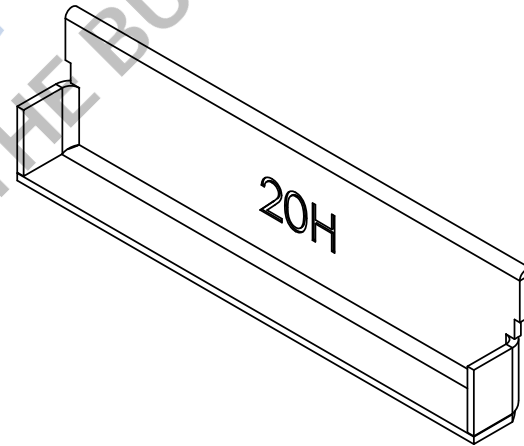

2000mm

Drawings are for guide purposes only and may be subject to change at any time.

85 mm

$\frac{D}{2:1}$

20H

11.3mm

20H

Aqualuna