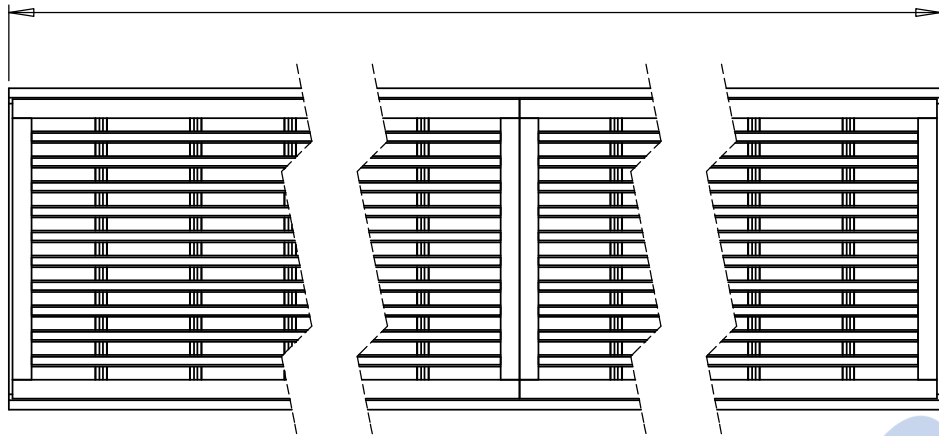

2000mm

Drawings are for guide purposes only and may be subject to change at any time.

85 mm

$\frac{D}{2:1}$

20H

11.3mm

20H

Aqualuna