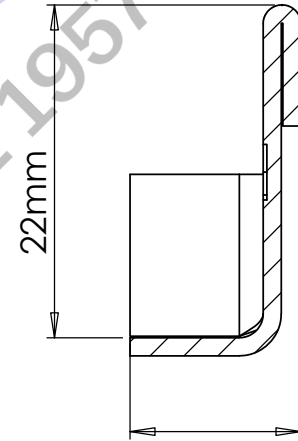

2000mm

Drawings are for guide purposes only and may be subject to change at any time.

85 mm

$\frac{D}{2:1}$

20H

11.3mm

20H

Aqualuna