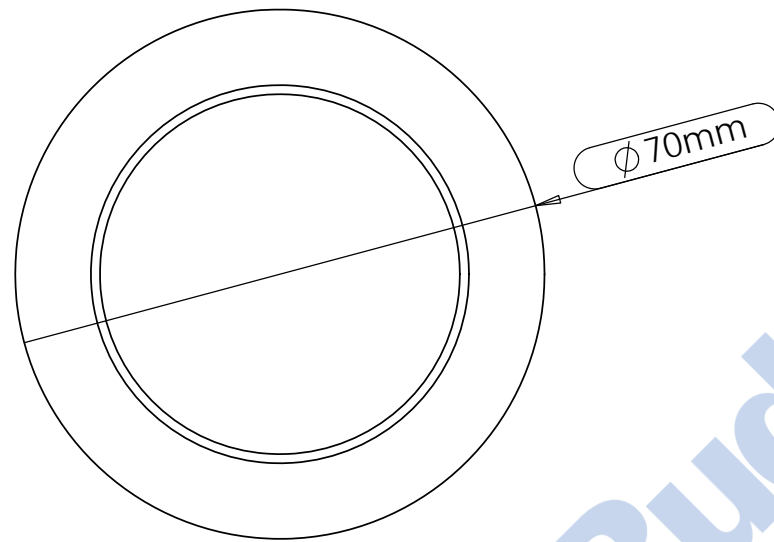

Aqualuna

Drawings are for guide purposes only and may be subject to change at any time.