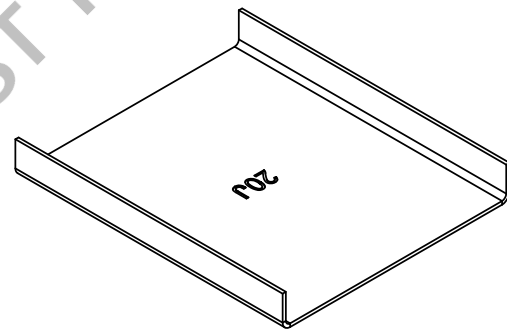

Vincent Buda & Co.
TRUST THE BUDA SINCE 1957