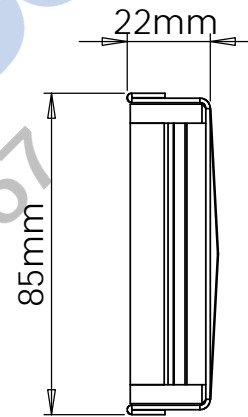

2000mm

Drawings are for guide purposes only and may be subject to change at any time.

85 mm

$\frac{D}{2:1}$

20H

11.3mm

20H

Aqualuna