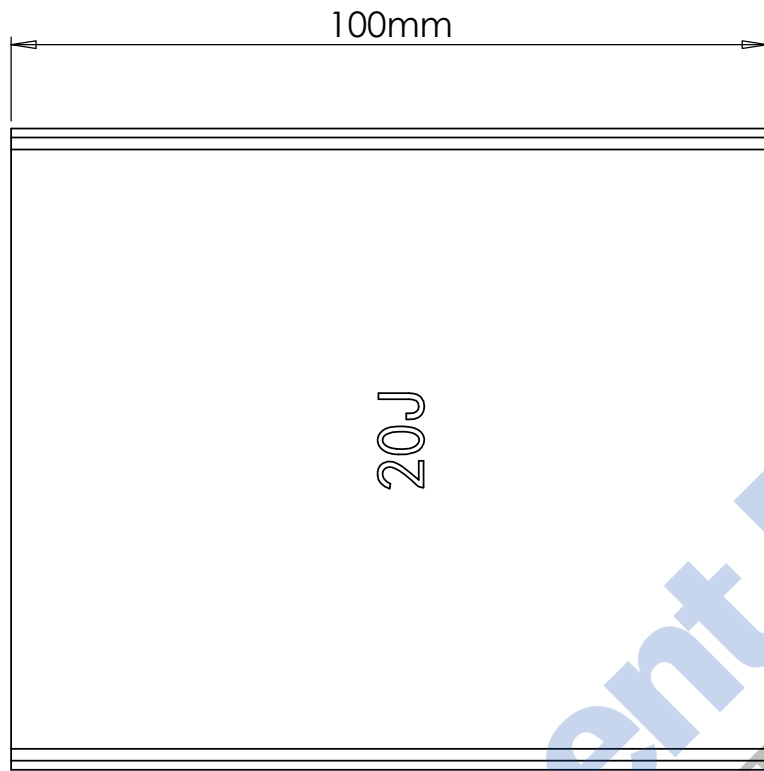

Vincent Buda & Co.
TRUST THE BUDA SINCE 1957