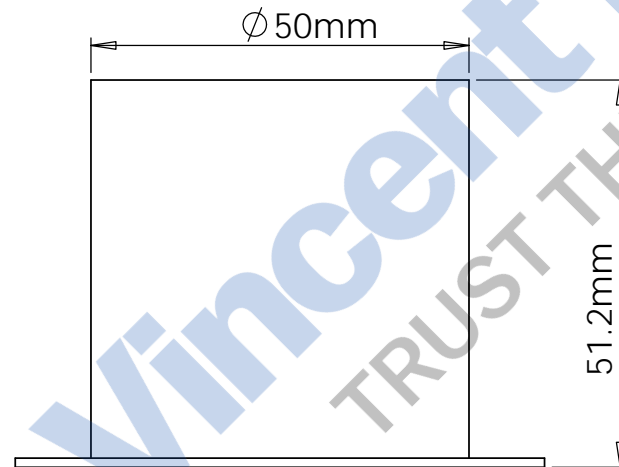

Aqualuna

Drawings are for guide purposes only and may be subject to change at any time.