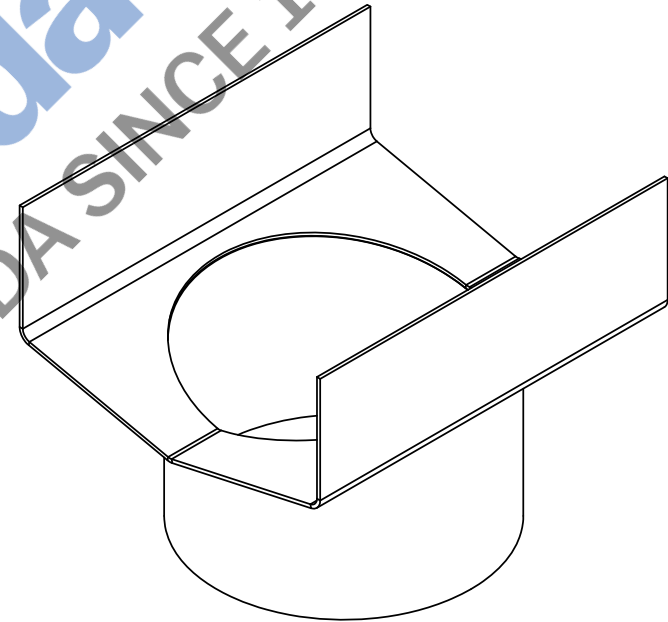

Drawings are for guide purposes only and may be subject to change at any time.

Aqualuna

Vincent Buda & Co.
TRUST THE BUDA SINCE 1957