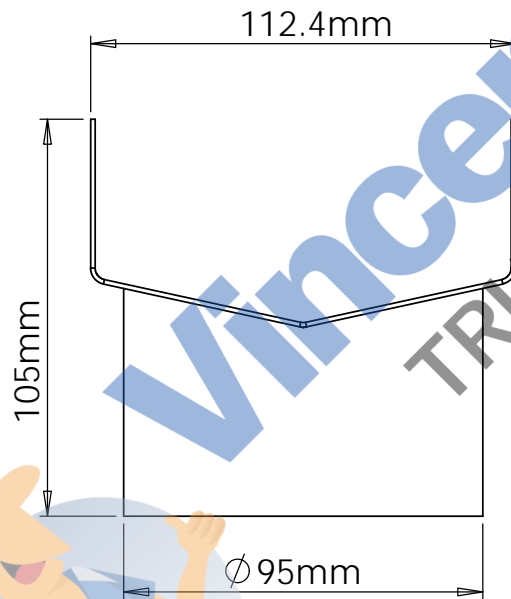

Drawings are for guide purposes only and may be subject to change at any time.

Aqualuna

Vincent Buda & Co.
TRUST THE BUDA SINCE 1957