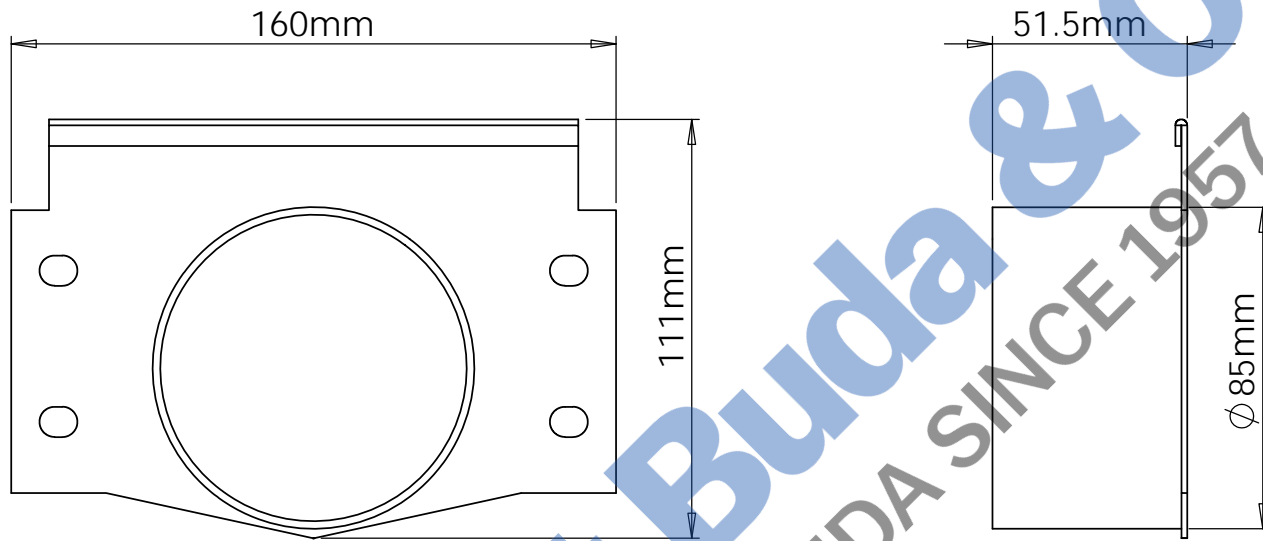

Drawings are for guide purposes only and may be subject to change at any time.

Aqualuna

2000mm

Aqualuna

Drawings are for guide purposes only and may be subject to change at any time.

3000mm

Aqualuna

Drawings are for guide purposes only and may be subject to change at any time.