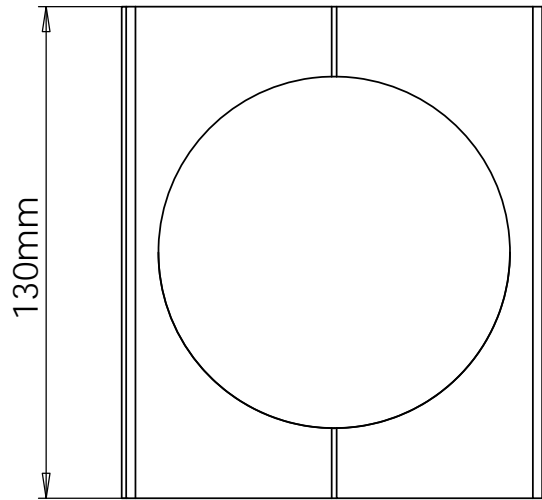

Drawings are for guide purposes only and may be subject to change at any time.

Aqualuna

Vincent Buda & Co.
TRUST THE BUDA SINCE 1957