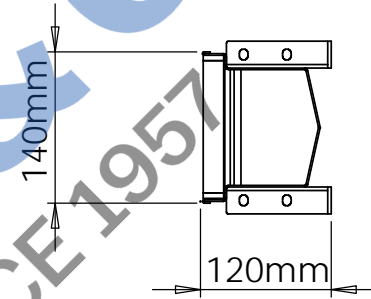

Drawings are for guide purposes only and may be subject to change at any time.

Aqualuna

2000mm

Aqualuna

Drawings are for guide purposes only and may be subject to change at any time.

3000mm

Aqualuna

Drawings are for guide purposes only and may be subject to change at any time.