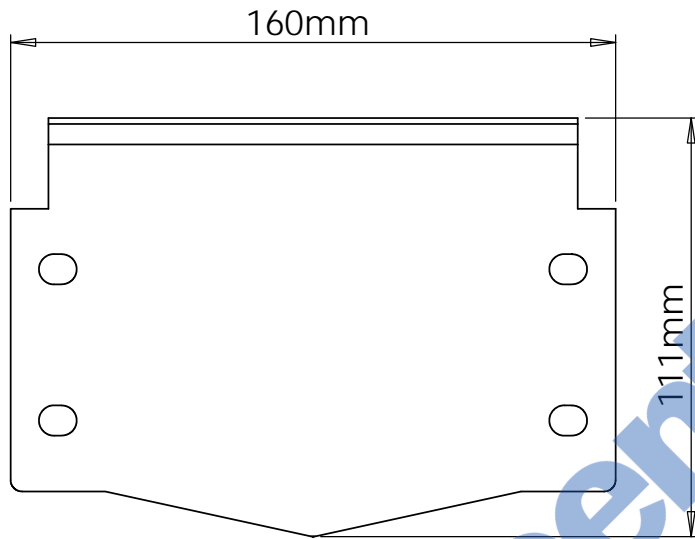

3.1mm

Vincent Buda & Co.
TRUST THE BUDA SINCE 1957

Aqualuna

Drawings are for guide purposes only and may be subject to change at any time.