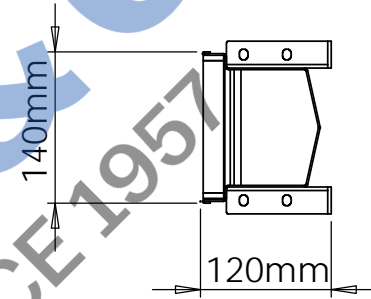

Drawings are for guide purposes only and may be subject to change at any time.

Aqualuna

2000mm

Aqualuna

Drawings are for guide purposes only and may be subject to change at any time.

3000mm

Aqualuna

Drawings are for guide purposes only and may be subject to change at any time.