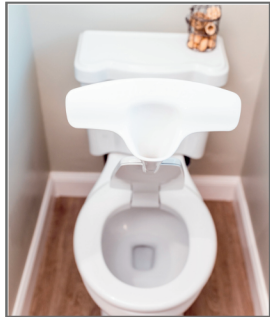

Benefits of True Toilet™

Splash-Free Design

True Toilet's revolutionary design directs urine into the toilet bowl, eliminate splatter and mess.

Adjustable Height

Users can adjust the urinal attachment to their desired height for a comfortable and precise urinating experience.

Independence

It empowers individuals, including children, older adults, and those with special needs, to use the toilet independently.

Enhanced Cleanliness

Directing urine into the toilet reduces the need for frequent toilet seat cleaning and helps maintain a fresh bathroom.

True Toilet!

“Never worry about URINE SPLATTER again”

How to Install True Toilet?

Step 1 - Remove

Remove your current seat from the toilet – unscrew it from the bottom of the rim.

Step 2 - Replace

Replace your old seat with the universal True Toilet urinal attachment.

Step 3 - Use

Line up with True Toilet Men's Urine funnel to eliminate splash-back. Direct urine drainage into the toilet bowl.

Round Version

Elongated Version

Why use True Toilet?

- **Hygienic Solution:** The First Urinal Toilet Attachment that Eliminate 100% of Splashback.
- **Confidence Boost:** Using True Toilet can boost the confidence of individuals who may have had difficulty using traditional toilets.
- **Eco-Friendly:** By reducing the likelihood of urine splatter and mess, It helps minimize the use of cleaning chemicals, making it an eco-friendly choice.
- **Reduced Odors:** Minimizing urine splatter helps keep the bathroom cleaner and free from unpleasant odors, enhancing overall bathroom freshness.
- **Versatile Use:** It can be used by various individuals, including those with specific medical conditions, making it versatile and accommodating for different needs.
- **Cost-Efficient Maintenance:** With easier and less frequent cleaning requirements, True Toilet helps reduce long-term maintenance.