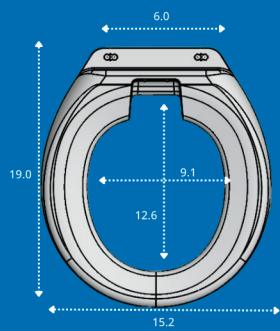

True Toilet!

“Never worry about URINE SPLATTER again”

How to Install True Toilet?

Step 1 - Remove

Remove your current seat from the toilet – unscrew it from the bottom of the rim.

Step 2 - Replace

Replace your old seat with the universal True Toilet urinal attachment.

Step 3 - Use

Line up with True Toilet Men's Urine funnel to eliminate splash-back. Direct urine drainage into the toilet bowl.

Round Version

Elongated Version

Why use True Toilet?

- **Hygienic Solution:** The First Urinal Toilet Attachment that Eliminate 100% of Splashback.
- **Confidence Boost:** Using True Toilet can boost the confidence of individuals who may have had difficulty using traditional toilets.
- **Eco-Friendly:** By reducing the likelihood of urine splatter and mess, It helps minimize the use of cleaning chemicals, making it an eco-friendly choice.
- **Reduced Odors:** Minimizing urine splatter helps keep the bathroom cleaner and free from unpleasant odors, enhancing overall bathroom freshness.
- **Versatile Use:** It can be used by various individuals, including those with specific medical conditions, making it versatile and accommodating for different needs.
- **Cost-Efficient Maintenance:** With easier and less frequent cleaning requirements, True Toilet helps reduce long-term maintenance.