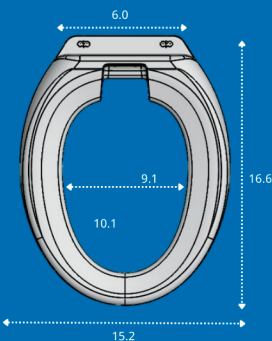

True Toilet!

“Never worry about URINE SPLATTER again”

How to Install True Toilet?

Step 1 - Remove

Remove your current seat from the toilet – unscrew it from the bottom of the rim.

Step 2 - Replace

Replace your old seat with the universal True Toilet urinal attachment.

Step 3 - Use

Line up with True Toilet Men's Urine funnel to eliminate splash-back. Direct urine drainage into the toilet bowl.

Round Version

Elongated Version

Why use True Toilet?

- **Hygienic Solution:** The First Urinal Toilet Attachment that Eliminate 100% of Splashback.
- **Confidence Boost:** Using True Toilet can boost the confidence of individuals who may have had difficulty using traditional toilets.
- **Eco-Friendly:** By reducing the likelihood of urine splatter and mess, It helps minimize the use of cleaning chemicals, making it an eco-friendly choice.
- **Reduced Odors:** Minimizing urine splatter helps keep the bathroom cleaner and free from unpleasant odors, enhancing overall bathroom freshness.
- **Versatile Use:** It can be used by various individuals, including those with specific medical conditions, making it versatile and accommodating for different needs.
- **Cost-Efficient Maintenance:** With easier and less frequent cleaning requirements, True Toilet helps reduce long-term maintenance.