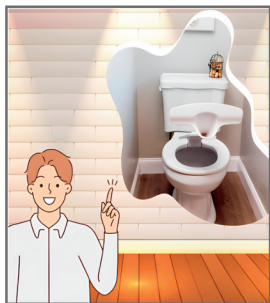

Benefits of True Toilet™

Splash-Free Design

True Toilet's revolutionary design directs urine into the toilet bowl, eliminate splatter and mess.

Adjustable Height

Users can adjust the urinal attachment to their desired height for a comfortable and precise urinating experience.

Independence

It empowers individuals, including children, older adults, and those with special needs, to use the toilet independently.

Enhanced Cleanliness

Directing urine into the toilet reduces the need for frequent toilet seat cleaning and helps maintain a fresh bathroom.

True Toilet!

“Never worry about URINE SPLATTER again”

How to Install True Toilet?

Step 1 - Remove

Remove your current seat from the toilet – unscrew it from the bottom of the rim.

Step 2 - Replace

Replace your old seat with the universal True Toilet urinal attachment.

Step 3 - Use

Line up with True Toilet Men's Urine funnel to eliminate splash-back. Direct urine drainage into the toilet bowl.

Round Version

Elongated Version

Why use True Toilet?

- **Hygienic Solution:** The First Urinal Toilet Attachment that Eliminate 100% of Splashback.
- **Confidence Boost:** Using True Toilet can boost the confidence of individuals who may have had difficulty using traditional toilets.
- **Eco-Friendly:** By reducing the likelihood of urine splatter and mess, It helps minimize the use of cleaning chemicals, making it an eco-friendly choice.
- **Reduced Odors:** Minimizing urine splatter helps keep the bathroom cleaner and free from unpleasant odors, enhancing overall bathroom freshness.
- **Versatile Use:** It can be used by various individuals, including those with specific medical conditions, making it versatile and accommodating for different needs.
- **Cost-Efficient Maintenance:** With easier and less frequent cleaning requirements, True Toilet helps reduce long-term maintenance.