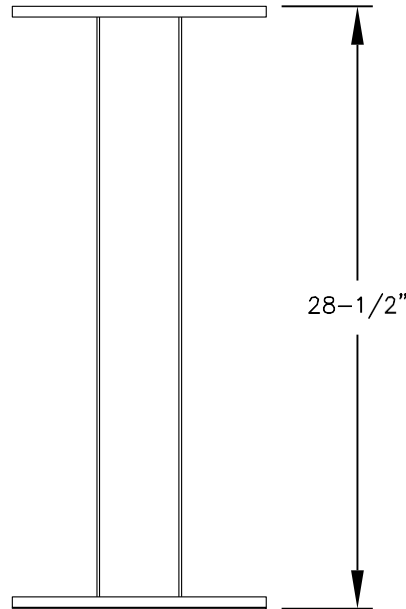

3395 – PEDESTAL

PEDESTAL BASE  
BOLT PATTERN

MODEL #3395

PEDESTAL – REPLACEMENT FOR  
CBU #3308 AND CBU #3312

AVAILABLE COLORS:  
SANDSTONE, BRONZE, GREEN, BLACK, WHITE  
OR GRAY (FOR REPLACEMENT UNITS)

DRAWN: 10/10