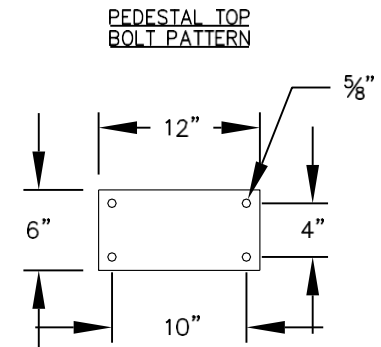

3395 – PEDESTAL

PEDESTAL BASE  
BOLT PATTERN

MODEL #3395

PEDESTAL – REPLACEMENT FOR  
CBU #3308 AND CBU #3312

AVAILABLE COLORS:  
SANDSTONE, BRONZE, GREEN, BLACK, WHITE  
OR GRAY (FOR REPLACEMENT UNITS)

DRAWN: 10/10