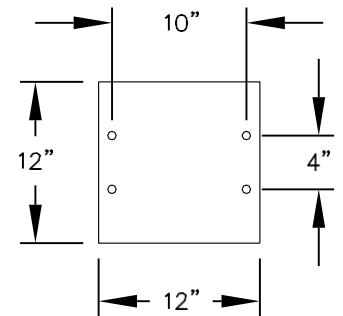

3395 – PEDESTAL

PEDESTAL BASE  
BOLT PATTERN

MODEL #3395

PEDESTAL – REPLACEMENT FOR  
CBU #3308 AND CBU #3312

AVAILABLE COLORS:  
SANDSTONE, BRONZE, GREEN, BLACK, WHITE  
OR GRAY (FOR REPLACEMENT UNITS)

DRAWN: 10/10