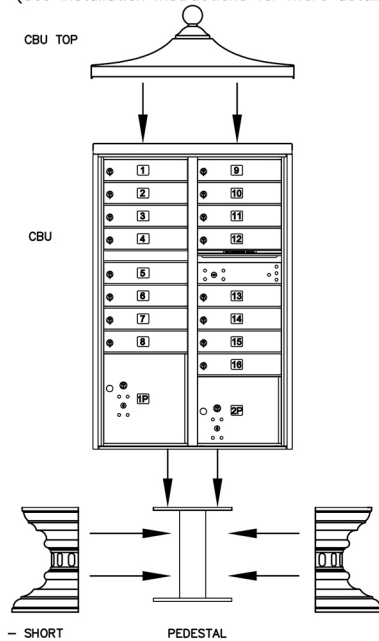

- 3316R INCLUDES:**
- (1) CBU
 - (1) PEDESTAL
 - (1) CBU TOP
 - (1) PEDESTAL COVER - SHORT

TYPICAL ASSEMBLY:
(See Installation Instructions for more detail)

MODEL #3316R
REGENCY DECORATIVE
CLUSTER BOX UNIT