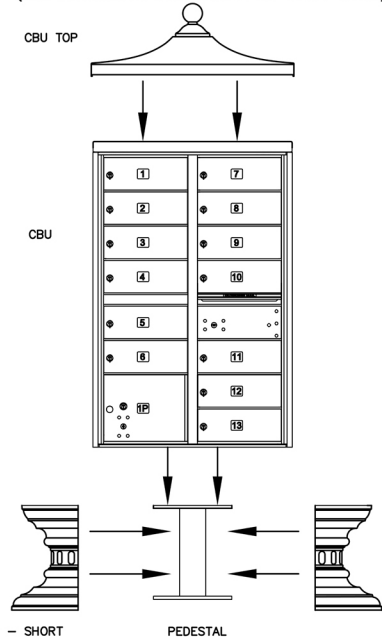

- 3313R INCLUDES:**
- (1) CBU
 - (1) PEDESTAL
 - (1) CBU TOP
 - (1) PEDESTAL COVER - SHORT

TYPICAL ASSEMBLY:
(See Installation Instructions for more detail)

MODEL #3313R
REGENCY DECORATIVE
CLUSTER BOX UNIT