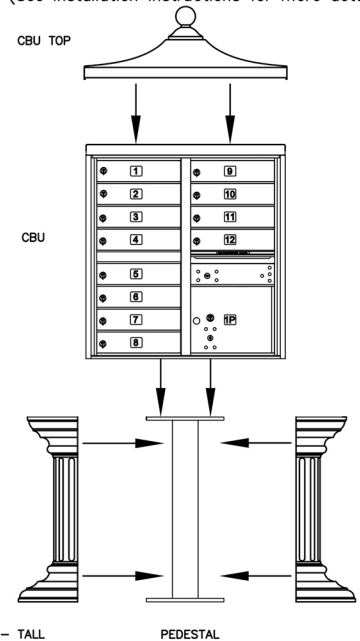

3312R INCLUDES:

- (1) CBU
- (1) PEDESTAL
- (1) CBU TOP
- (1) PEDESTAL COVER - TALL

TYPICAL ASSEMBLY:
(See Installation Instructions for more detail)

MODEL #3312R
REGENCY DECORATIVE
CLUSTER BOX UNIT

AVAILABLE COLORS:
SANDSTONE, BRONZE, GREEN, BLACK OR WHITE