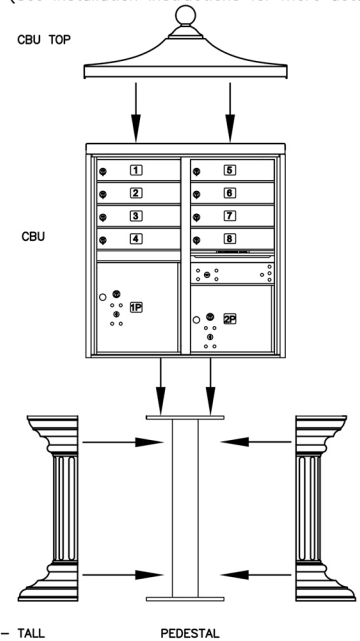

3308R INCLUDES:

- (1) CBU
- (1) PEDESTAL
- (1) CBU TOP
- (1) PEDESTAL COVER - TALL

TYPICAL ASSEMBLY:
(See Installation Instructions for more detail)

MODEL #3308R
REGENCY DECORATIVE
CLUSTER BOX UNIT

AVAILABLE COLORS:
SANDSTONE, BRONZE, GREEN, BLACK OR WHITE