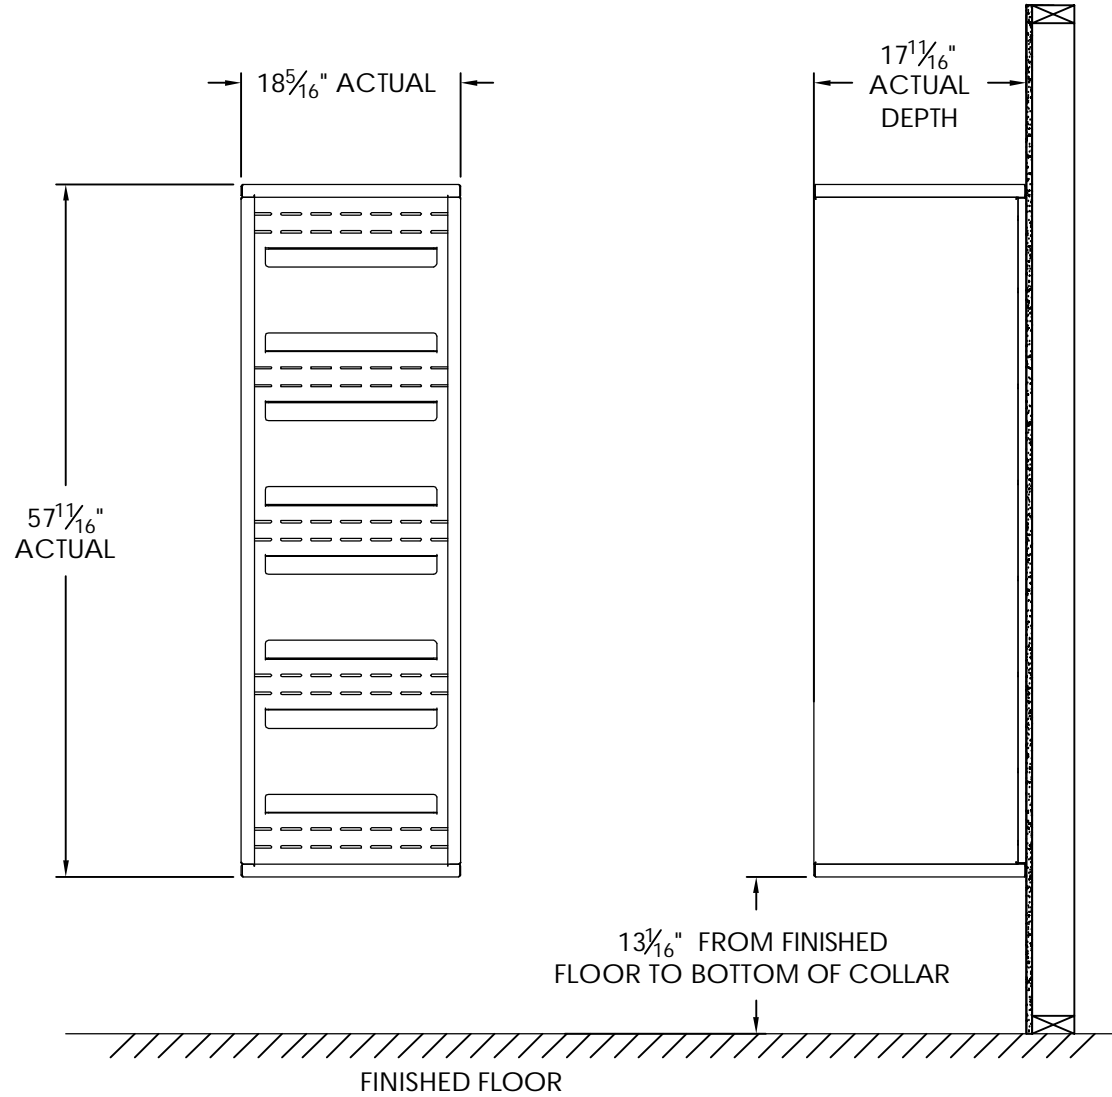

4C Surface Mount Collar, SM16S

Notes:

1. Designed to mount Florence Versatile™ 4C mailbox single column Max Height Suite modules (sold separately).
2. For use with front loading modules only.

PRODUCT SERIES: VERSATILE™ 4C SURFACE MOUNT COLLAR

MODEL	SM16S	REV	C
SCALE	NONE	LAST REV DATE	
DRAWING NUMBER		DRAWN BY	
SM16SCS			