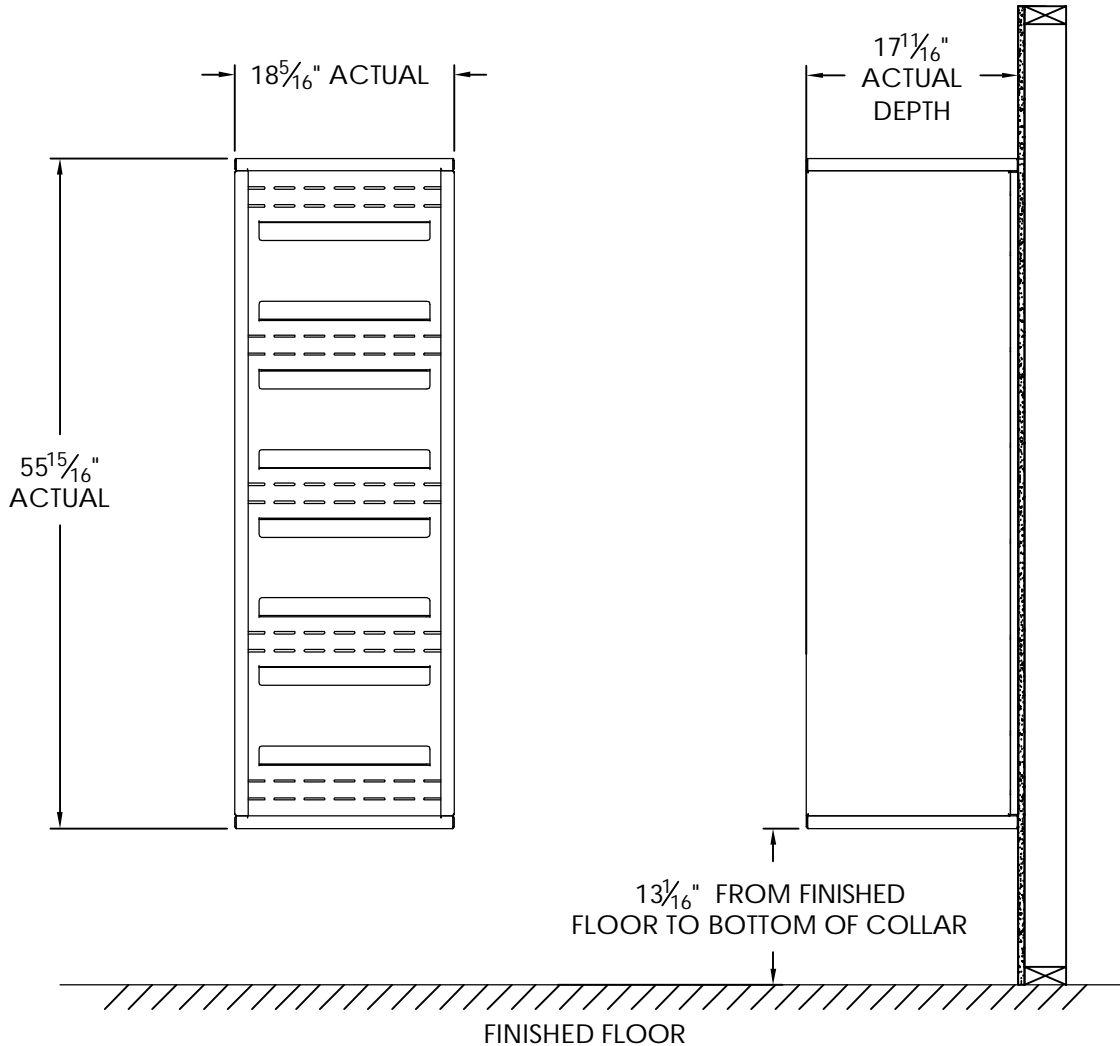

# 4C Surface Mount Collar, SM15S

- Notes:
1. Designed to mount Florence Versatile™ 4C mailbox single column 15-High Suite modules (sold separately).
  2. For use with front loading modules only.

PRODUCT SERIES: VERSATILE™ 4C SURFACE MOUNT COLLAR				
	MODEL	SM15S	REV	B
	SCALE	NONE	LAST REV DATE	
	DRAWING NUMBER		DRAWN BY	
		SM15SCS		