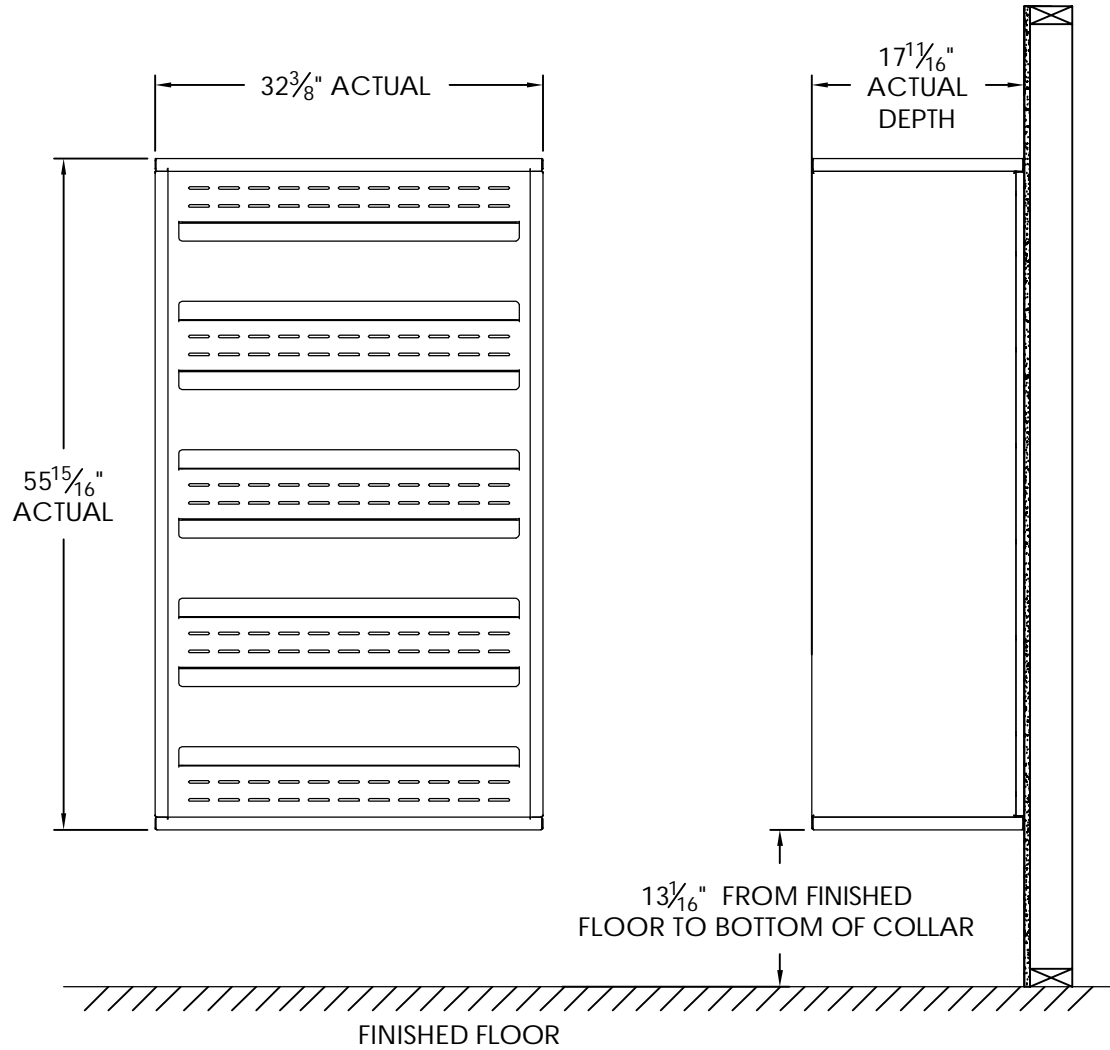

4C Surface Mount Collar, SM15D

Notes:

1. Designed to mount Florence Versatile™ 4C mailbox double column 15-High Suite modules (sold separately).
2. For use with front loading modules only.

PRODUCT SERIES: VERSATILE™ 4C SURFACE MOUNT COLLAR

MODEL	SM15D	REV	B
SCALE	NONE	LAST REV DATE	
DRAWING NUMBER		DRAWN BY	
SM15DCS			