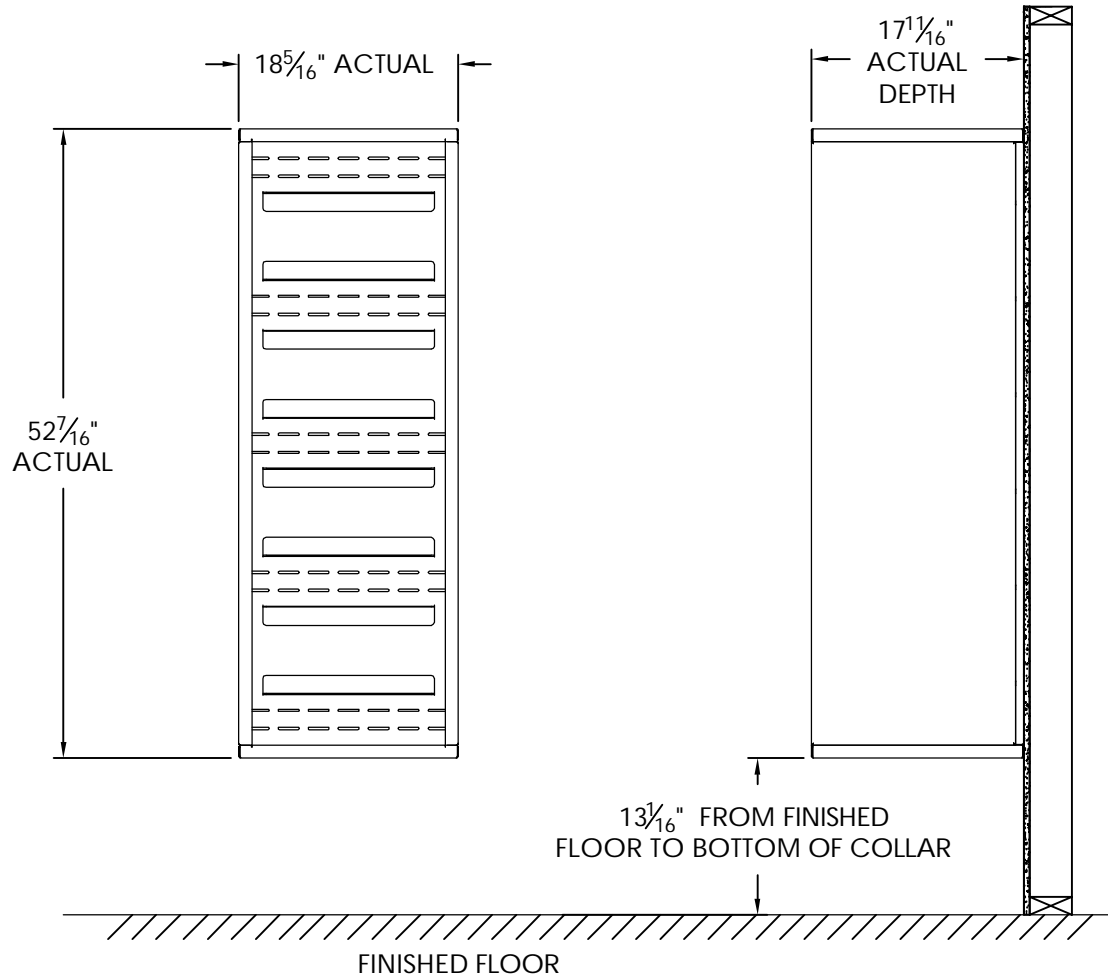

4C Surface Mount Collar, SM14S

Notes:

1. Designed to mount Florence Versatile™ 4C mailbox single column 14-High Suite modules (sold separately).
2. For use with front loading modules only.

PRODUCT SERIES: VERSATILE™ 4C SURFACE MOUNT COLLAR

MODEL	SM14S	REV	B
SCALE	NONE	LAST REV DATE	
DRAWING NUMBER		DRAWN BY	
SM14SCS			